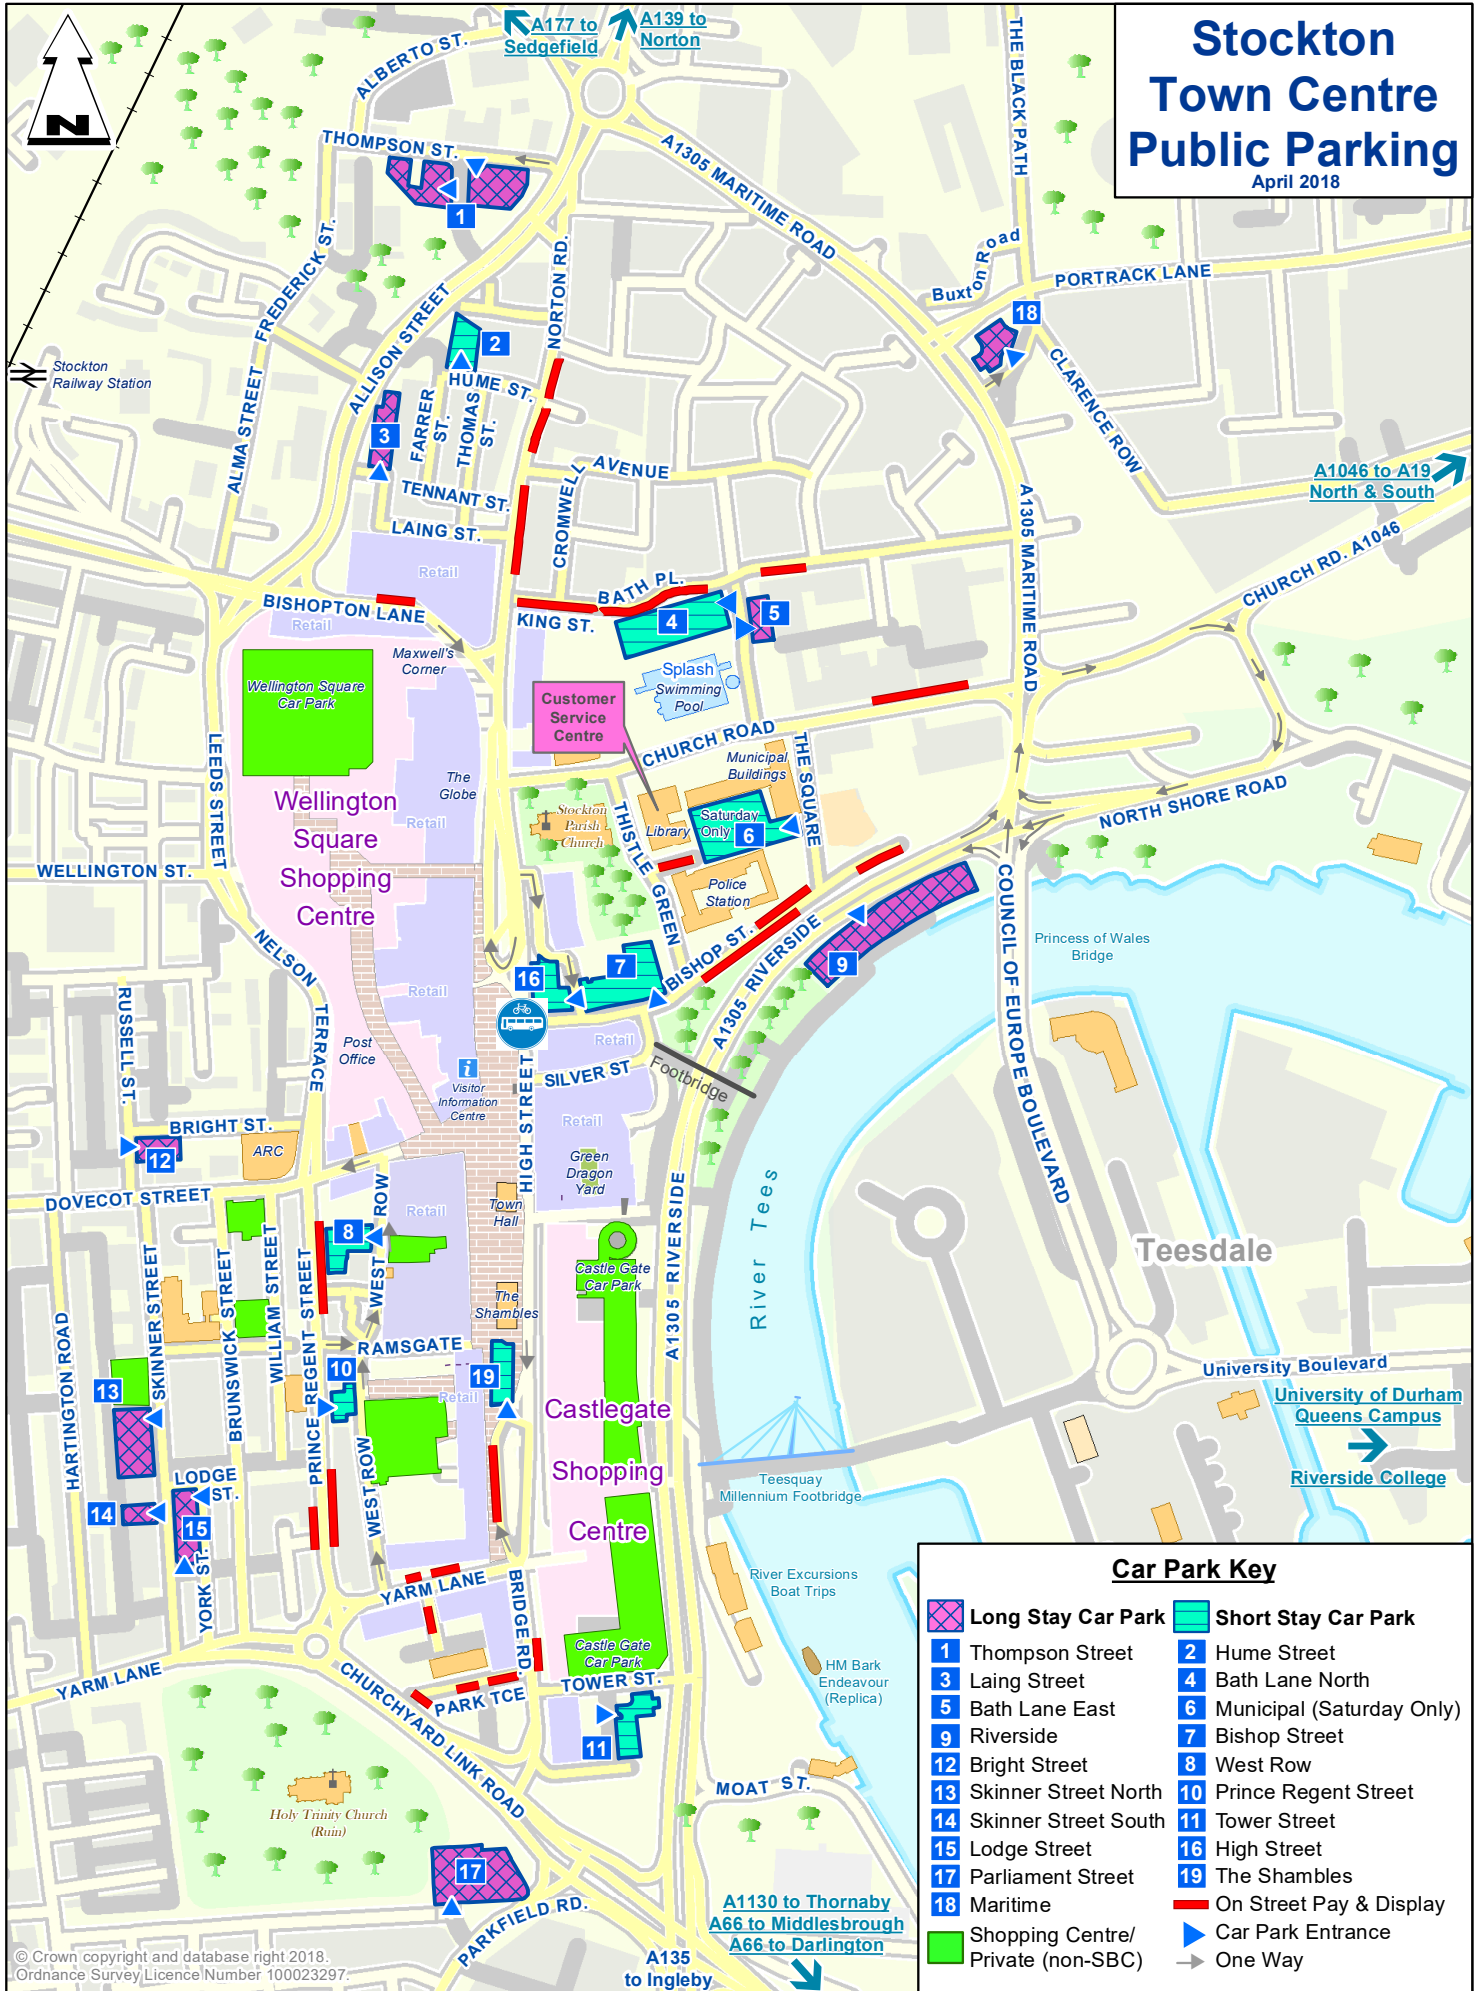

Stockton Town Centre Public Parking

April 2018

Car Park Key	
	Long Stay Car Park
	Short Stay Car Park
	1 Thompson Street
	2 Hume Street
	3 Laing Street
	4 Bath Lane North
	5 Bath Lane East
	6 Municipal (Saturday Only)
	7 Bishop Street
	8 West Row
	9 Riverside
	10 Prince Regent Street
	11 Tower Street
	12 Bright Street
	13 Skinner Street North
	14 Skinner Street South
	15 Lodge Street
	16 High Street
	17 Parliament Street
	18 Maritime
	19 The Shambles
	Shopping Centre/ Private (non-SBC)
	On Street Pay & Display
	Car Park Entrance
	One Way

© Crown copyright and database right 2018.
Ordnance Survey Licence Number 100023297.