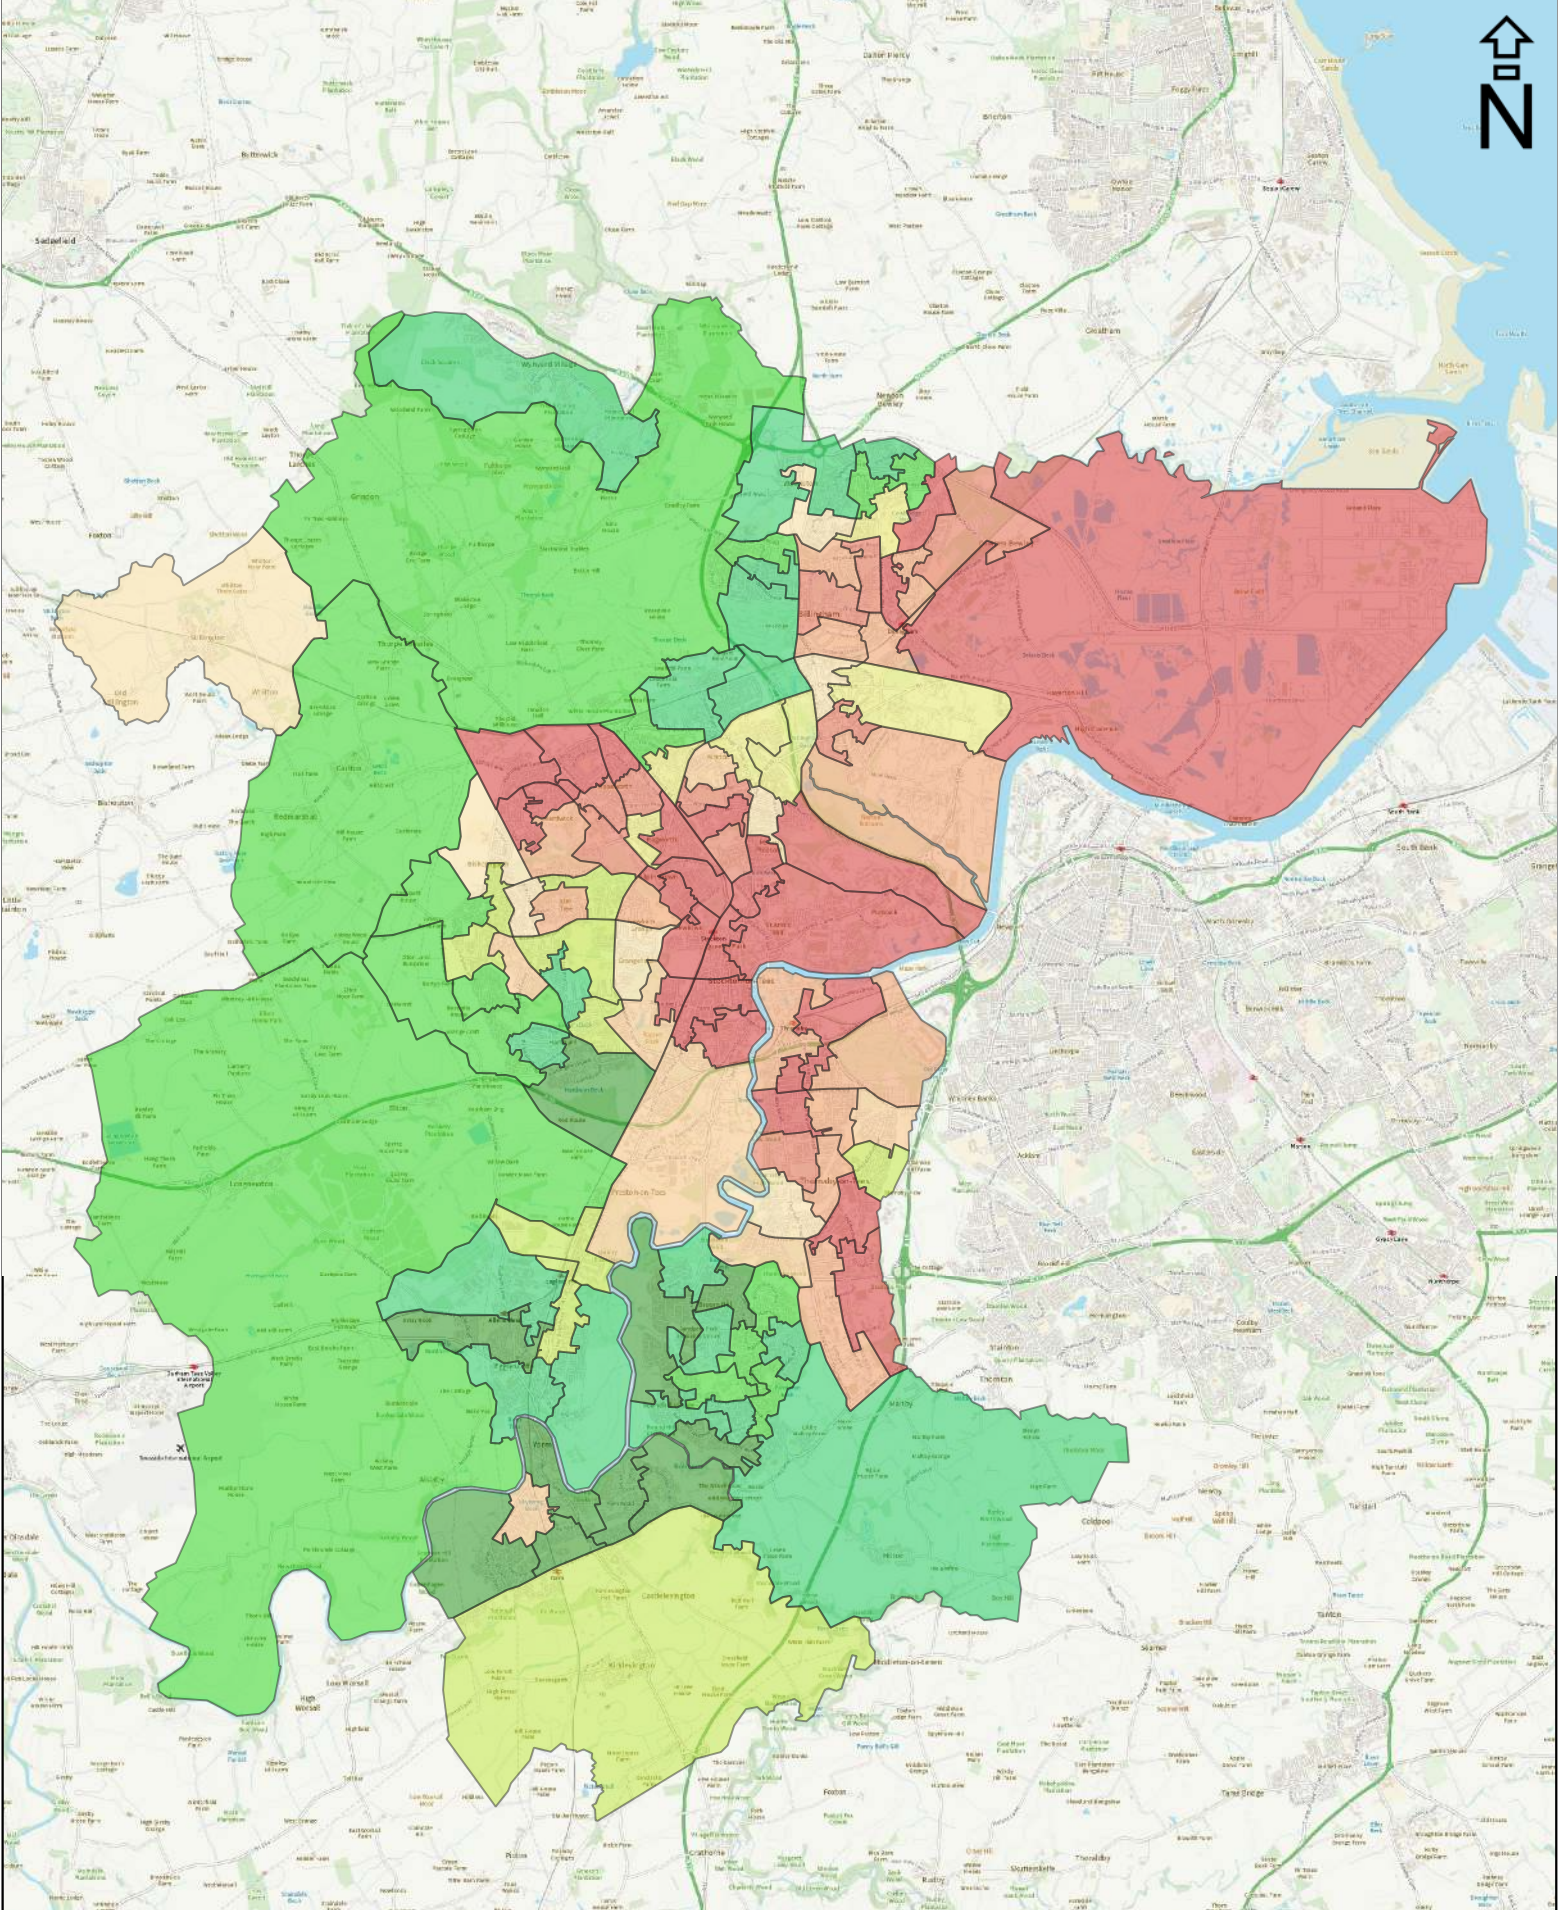

Map Produced by the GIS Team
 Stockton-on-Tees Borough Council

Stockton-on-Tees Borough Council
 Municipal Buildings, Church Road,
 Stockton-on-Tees TS18 1LD
 Telephone: (01642) 393939

Title

The Borough of Stockton-on-Tees
 with Electoral Ward Boundaries and
 names shown

Map Produced by the GIS Team
Stockton-on-Tees Borough Council

Stockton-on-Tees Borough Council
Municipal Buildings, Church Road,
Stockton-on-Tees TS18 1LD
Telephone: (01642) 393939

Title

Stockton IMD 2019 Map