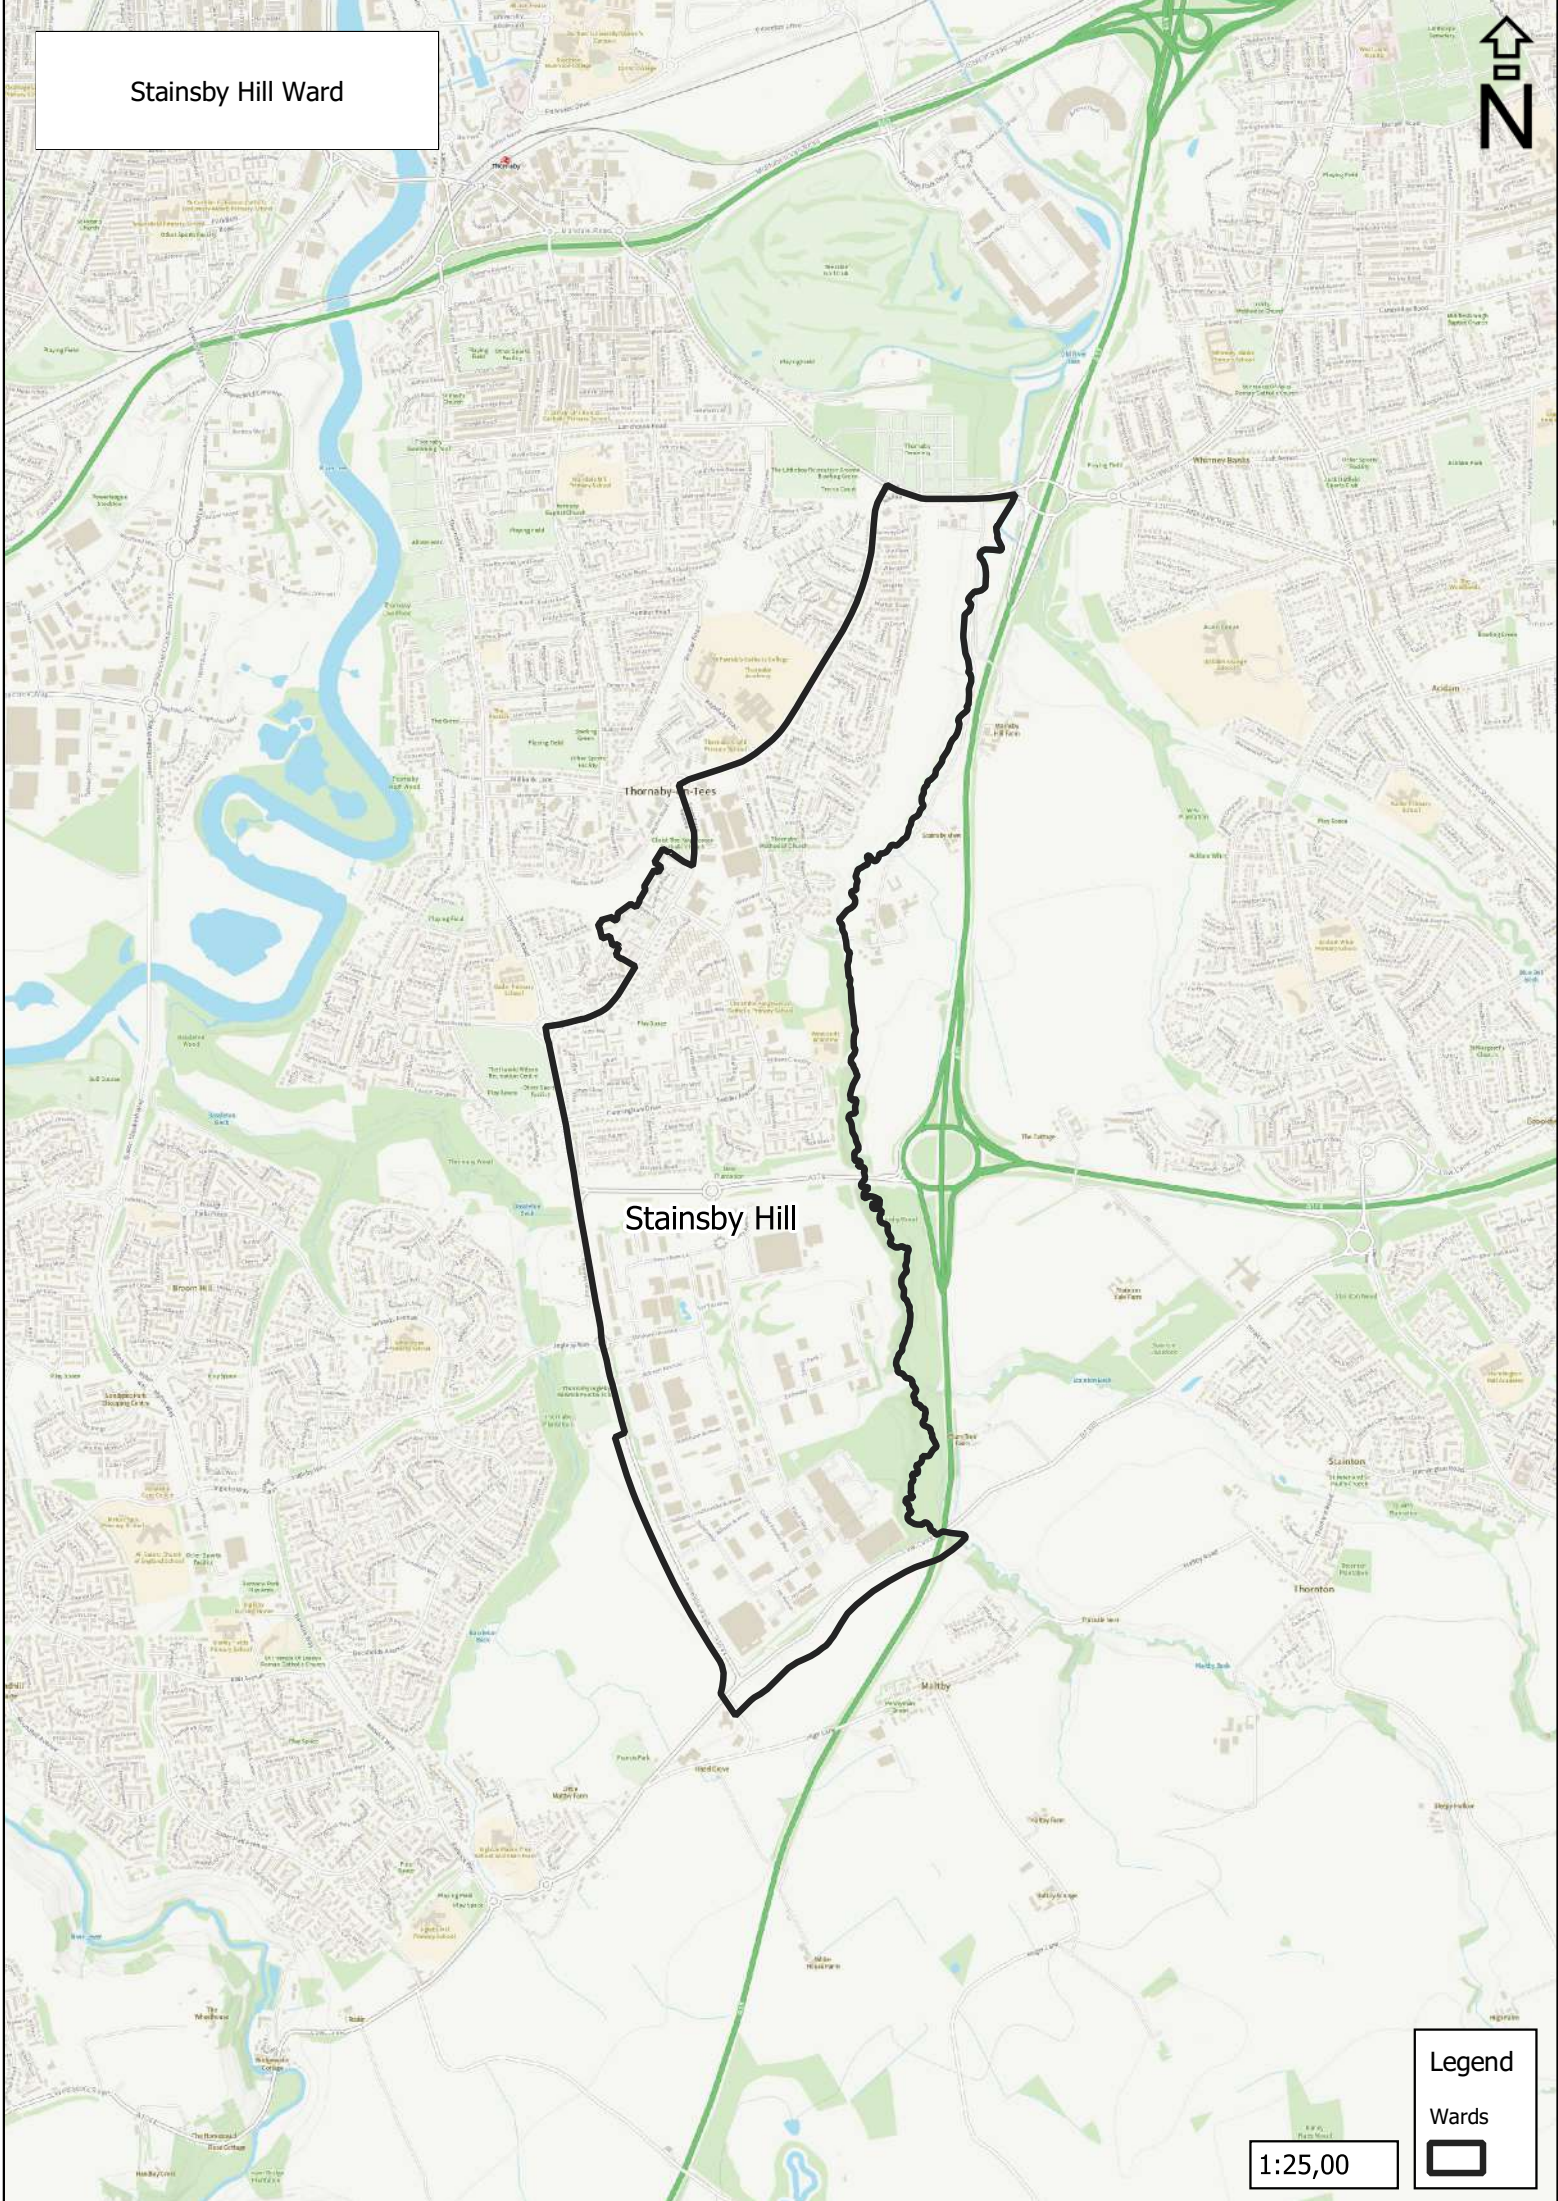

Stainsby Hill Ward

Stainsby Hill

Legend

Wards

1:25,00

Stainsby Hill Ward

Stainsby Hill

Legend