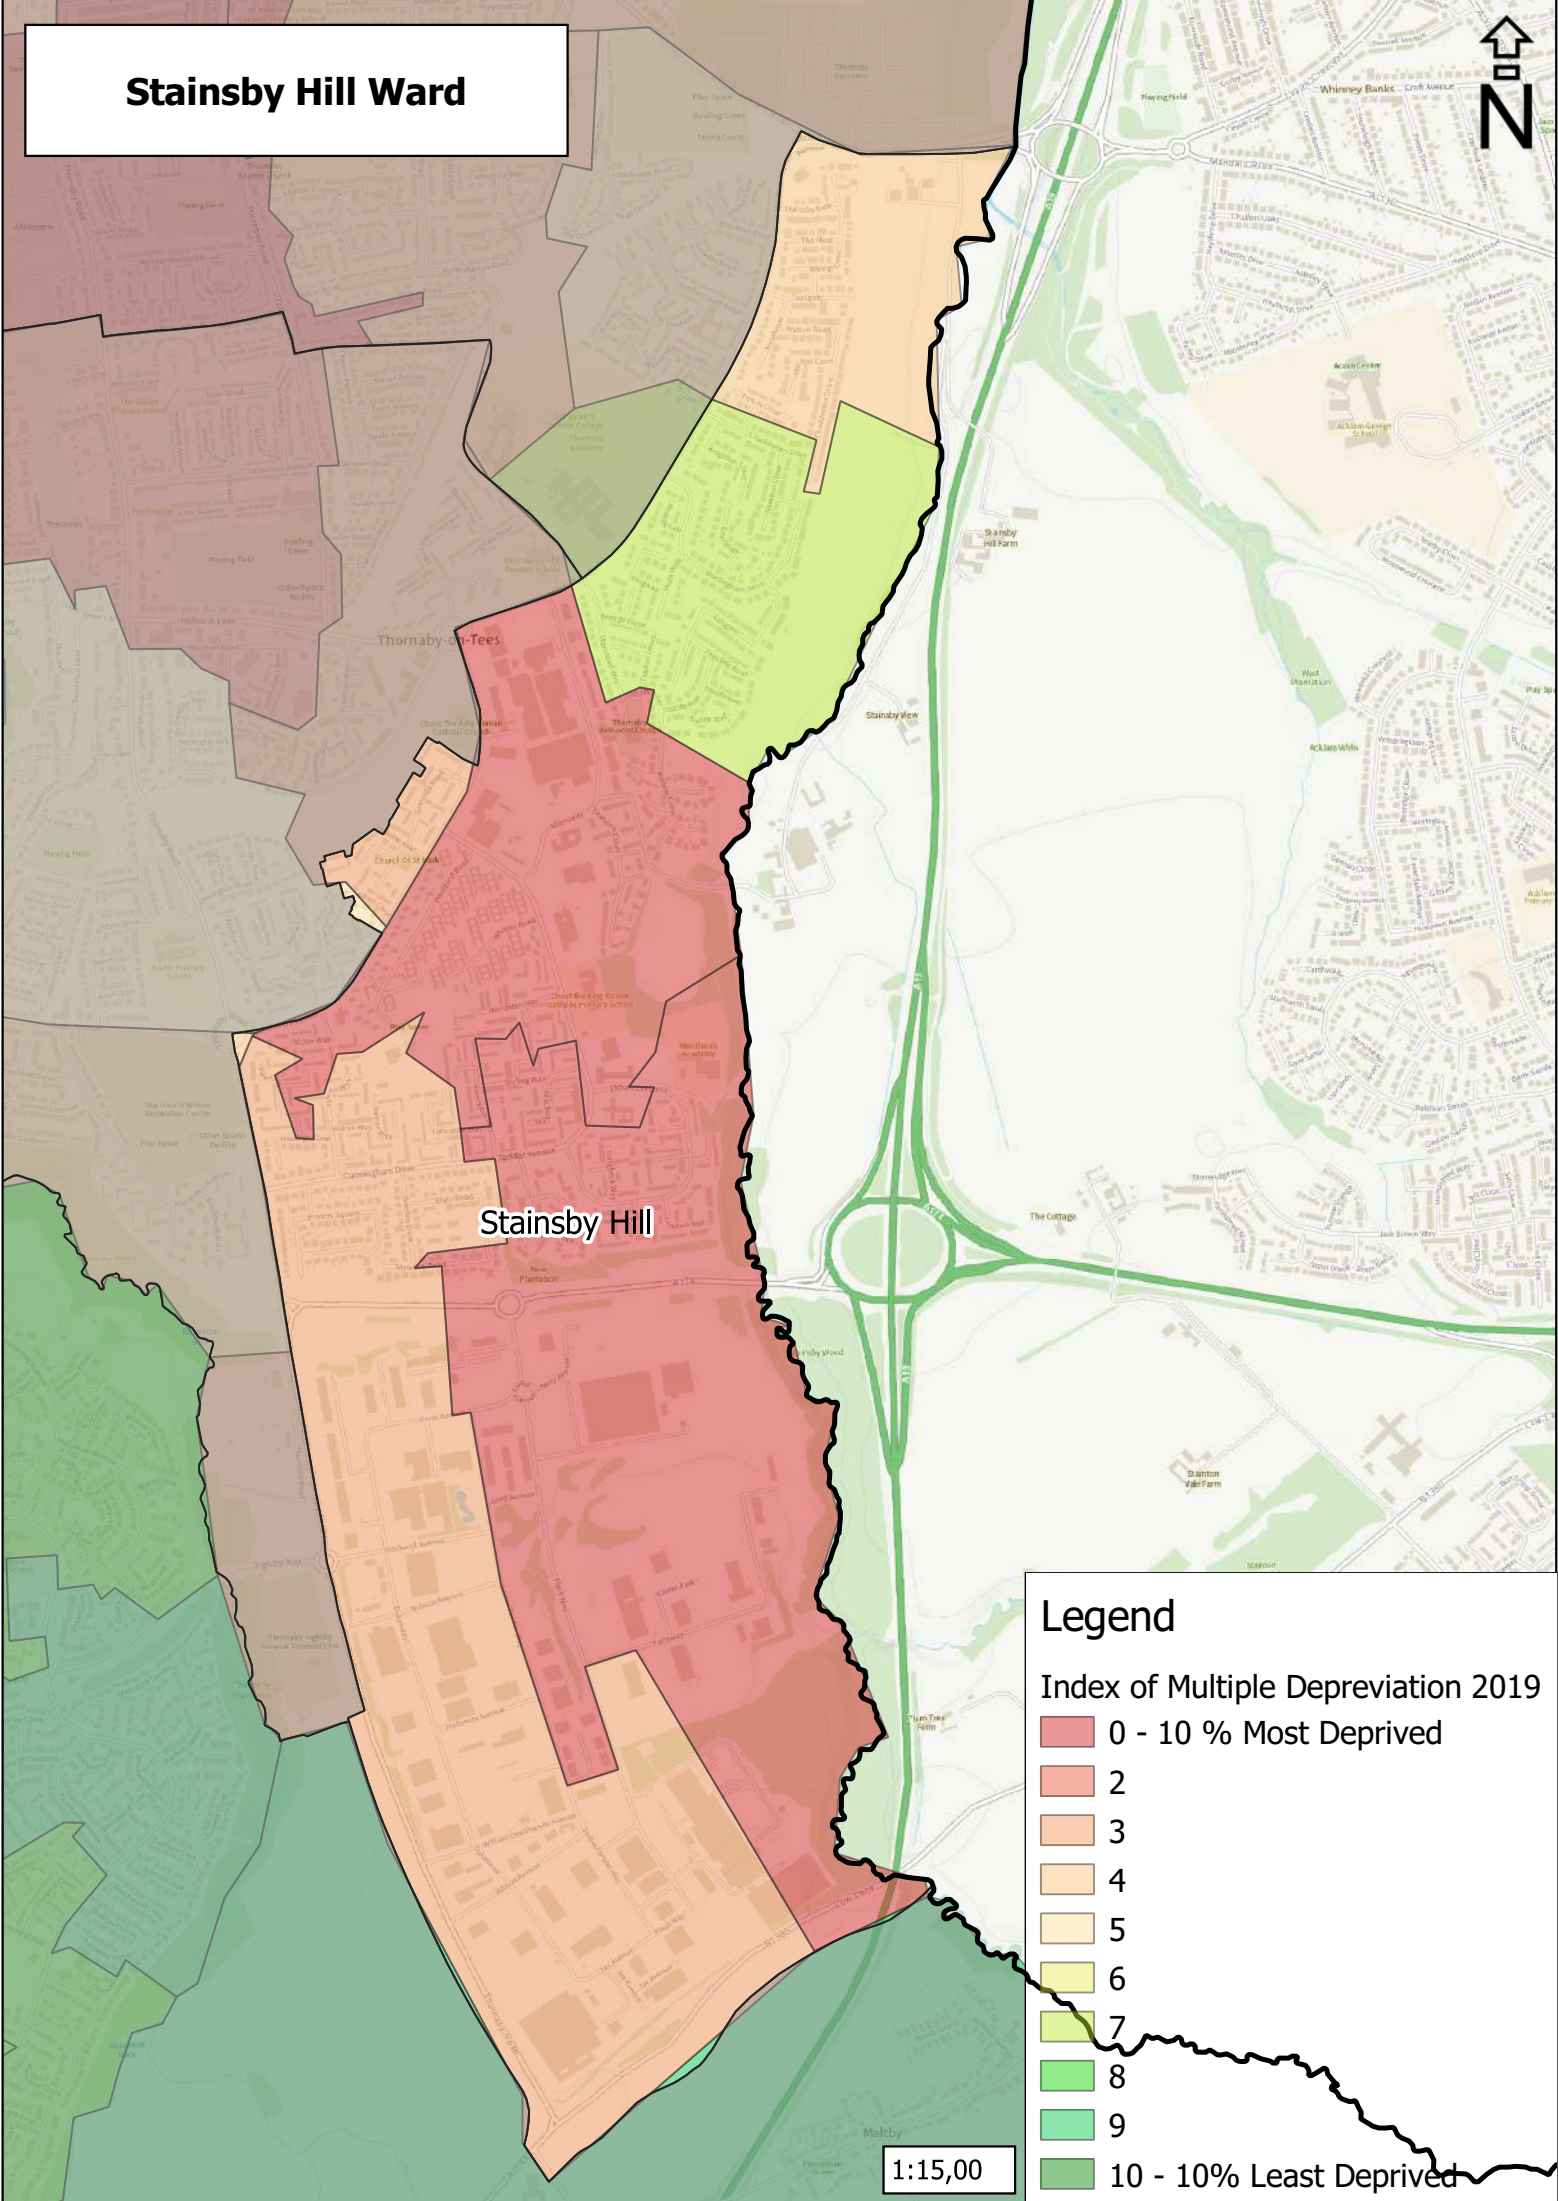

Stainsby Hill Ward

Stainsby Hill

Legend

Wards

1:25,00

Stainsby Hill Ward

Stainsby Hill

Legend

Index of Multiple Deprivation 2019

- 0 - 10 % Most Deprived
- 2
- 3
- 4
- 5
- 6
- 7
- 8
- 9
- 10 - 10% Least Deprived

1:15,000

Legend

Community Asset

- Care Facilities
- Care Homes
- Cemeteries
- Colleges
- Community Centres
- Family Hubs
- Fire Stations
- Industrial Estates
- Leisure
- Libraries
- Medical
- Museums, Theatres and Arts Venues
- Parks and Green Spaces
- Police Station
- Residential Homes
- Schools
- Train Stations