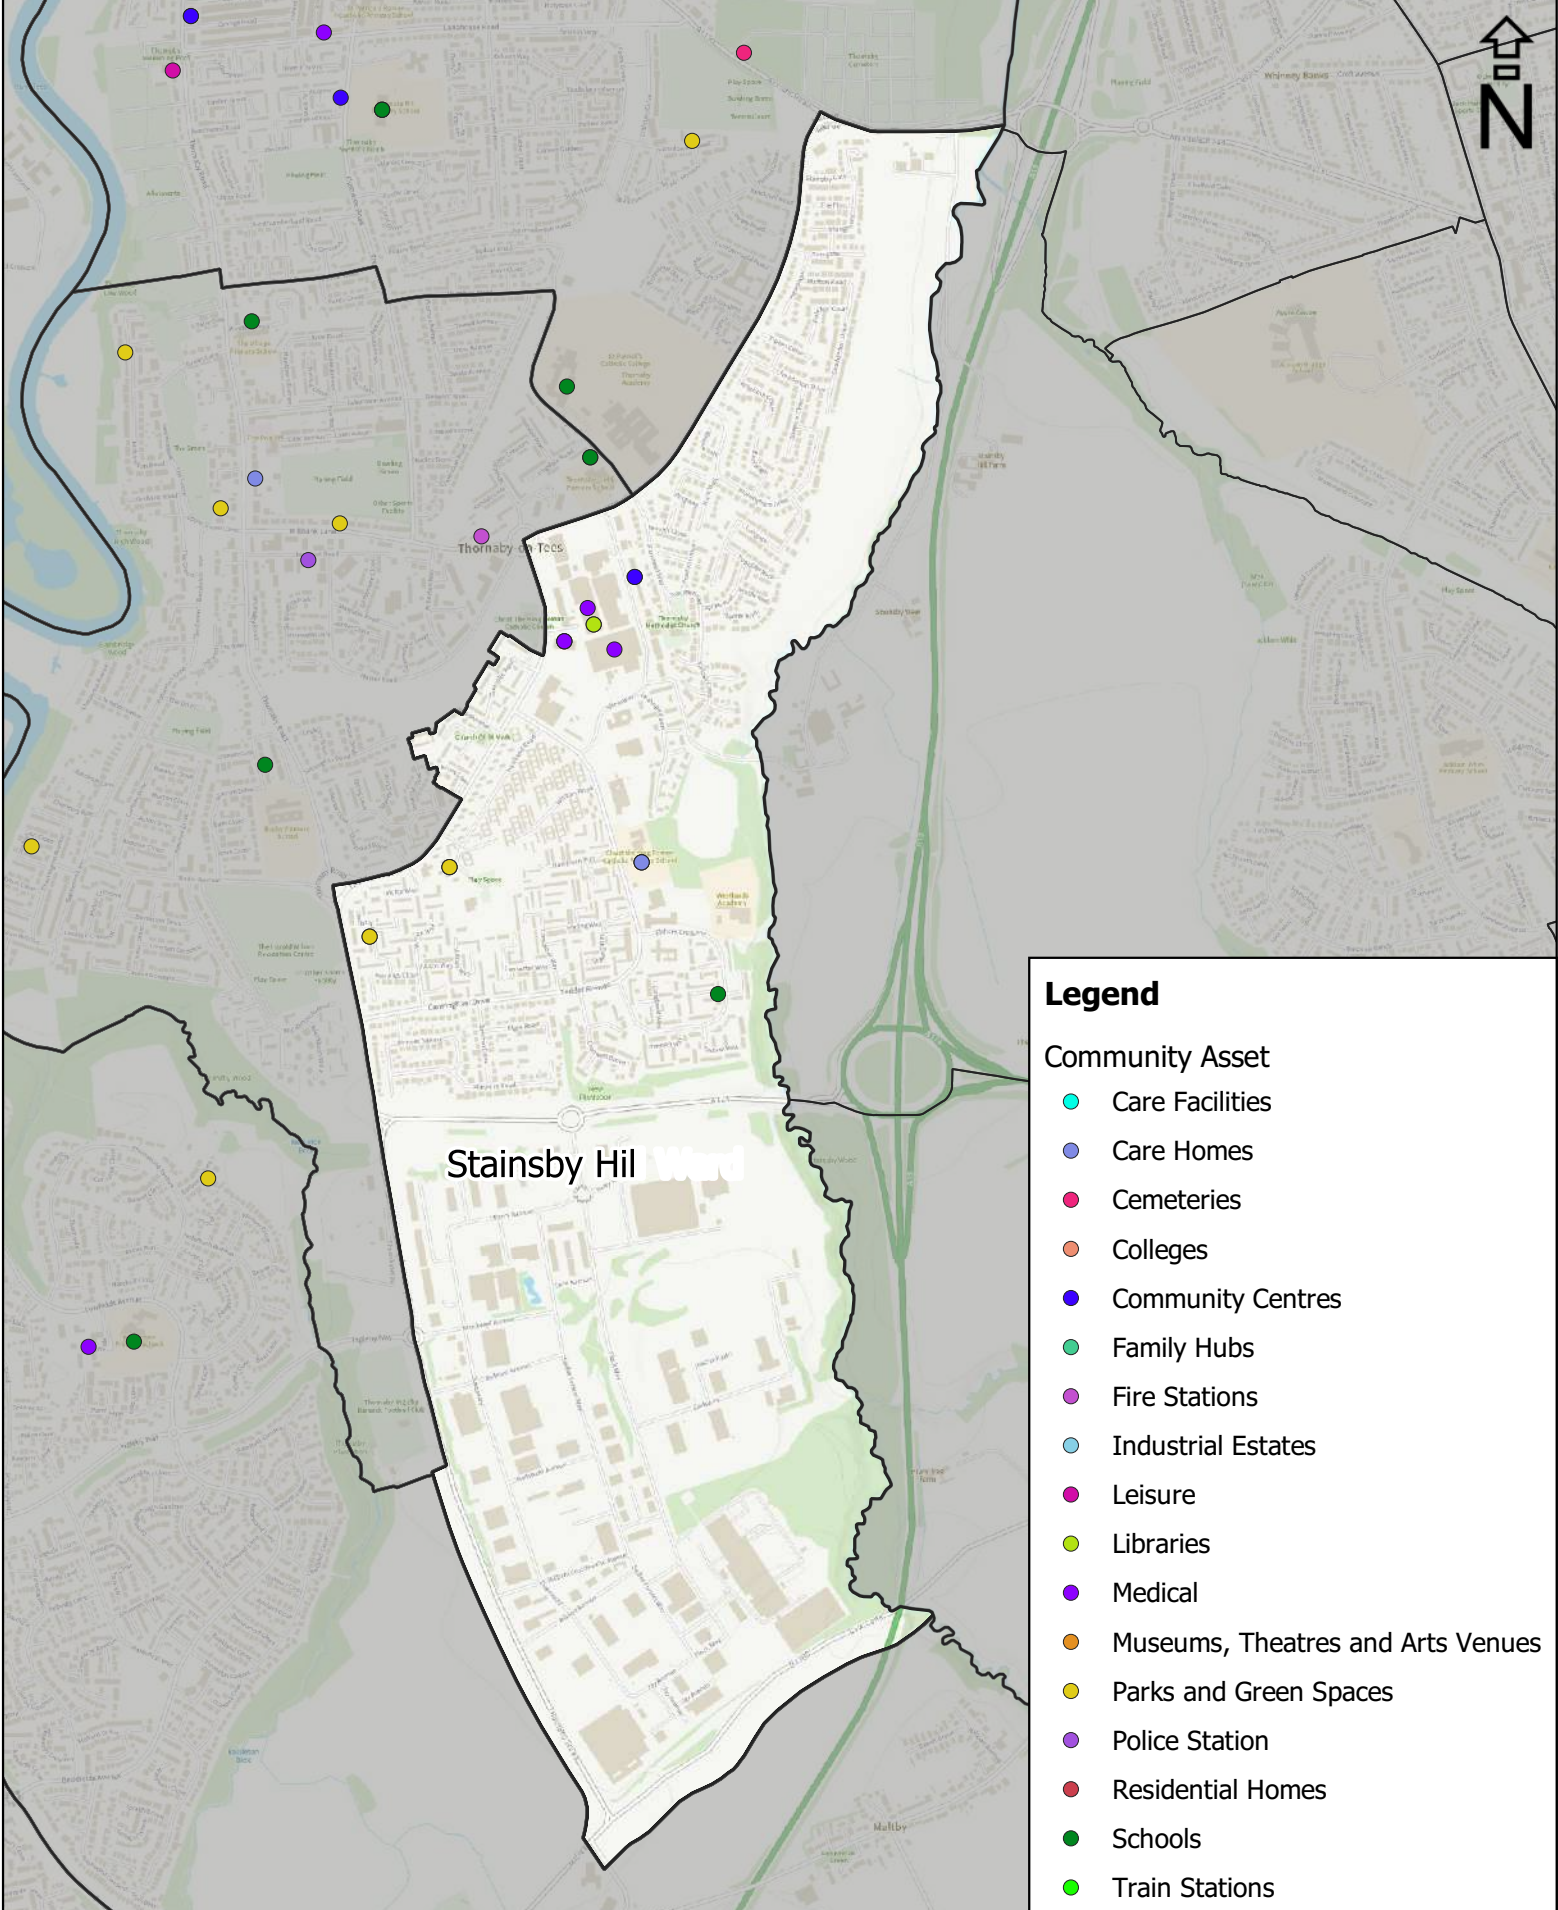

Stainsby Hill Ward

Stainsby Hill

Legend

Wards

1:25,00

Stainsby Hill Ward

Stainsby Hill

Legend

Index of Multiple Deprivation 2019

- 0 - 10 % Most Deprived
- 2
- 3
- 4
- 5
- 6
- 7
- 8
- 9
- 10 - 10% Least Deprived

1:15,000

Legend

Community Asset

- Care Facilities
- Care Homes
- Cemeteries
- Colleges
- Community Centres
- Family Hubs
- Fire Stations
- Industrial Estates
- Leisure
- Libraries
- Medical
- Museums, Theatres and Arts Venues
- Parks and Green Spaces
- Police Station
- Residential Homes
- Schools
- Train Stations