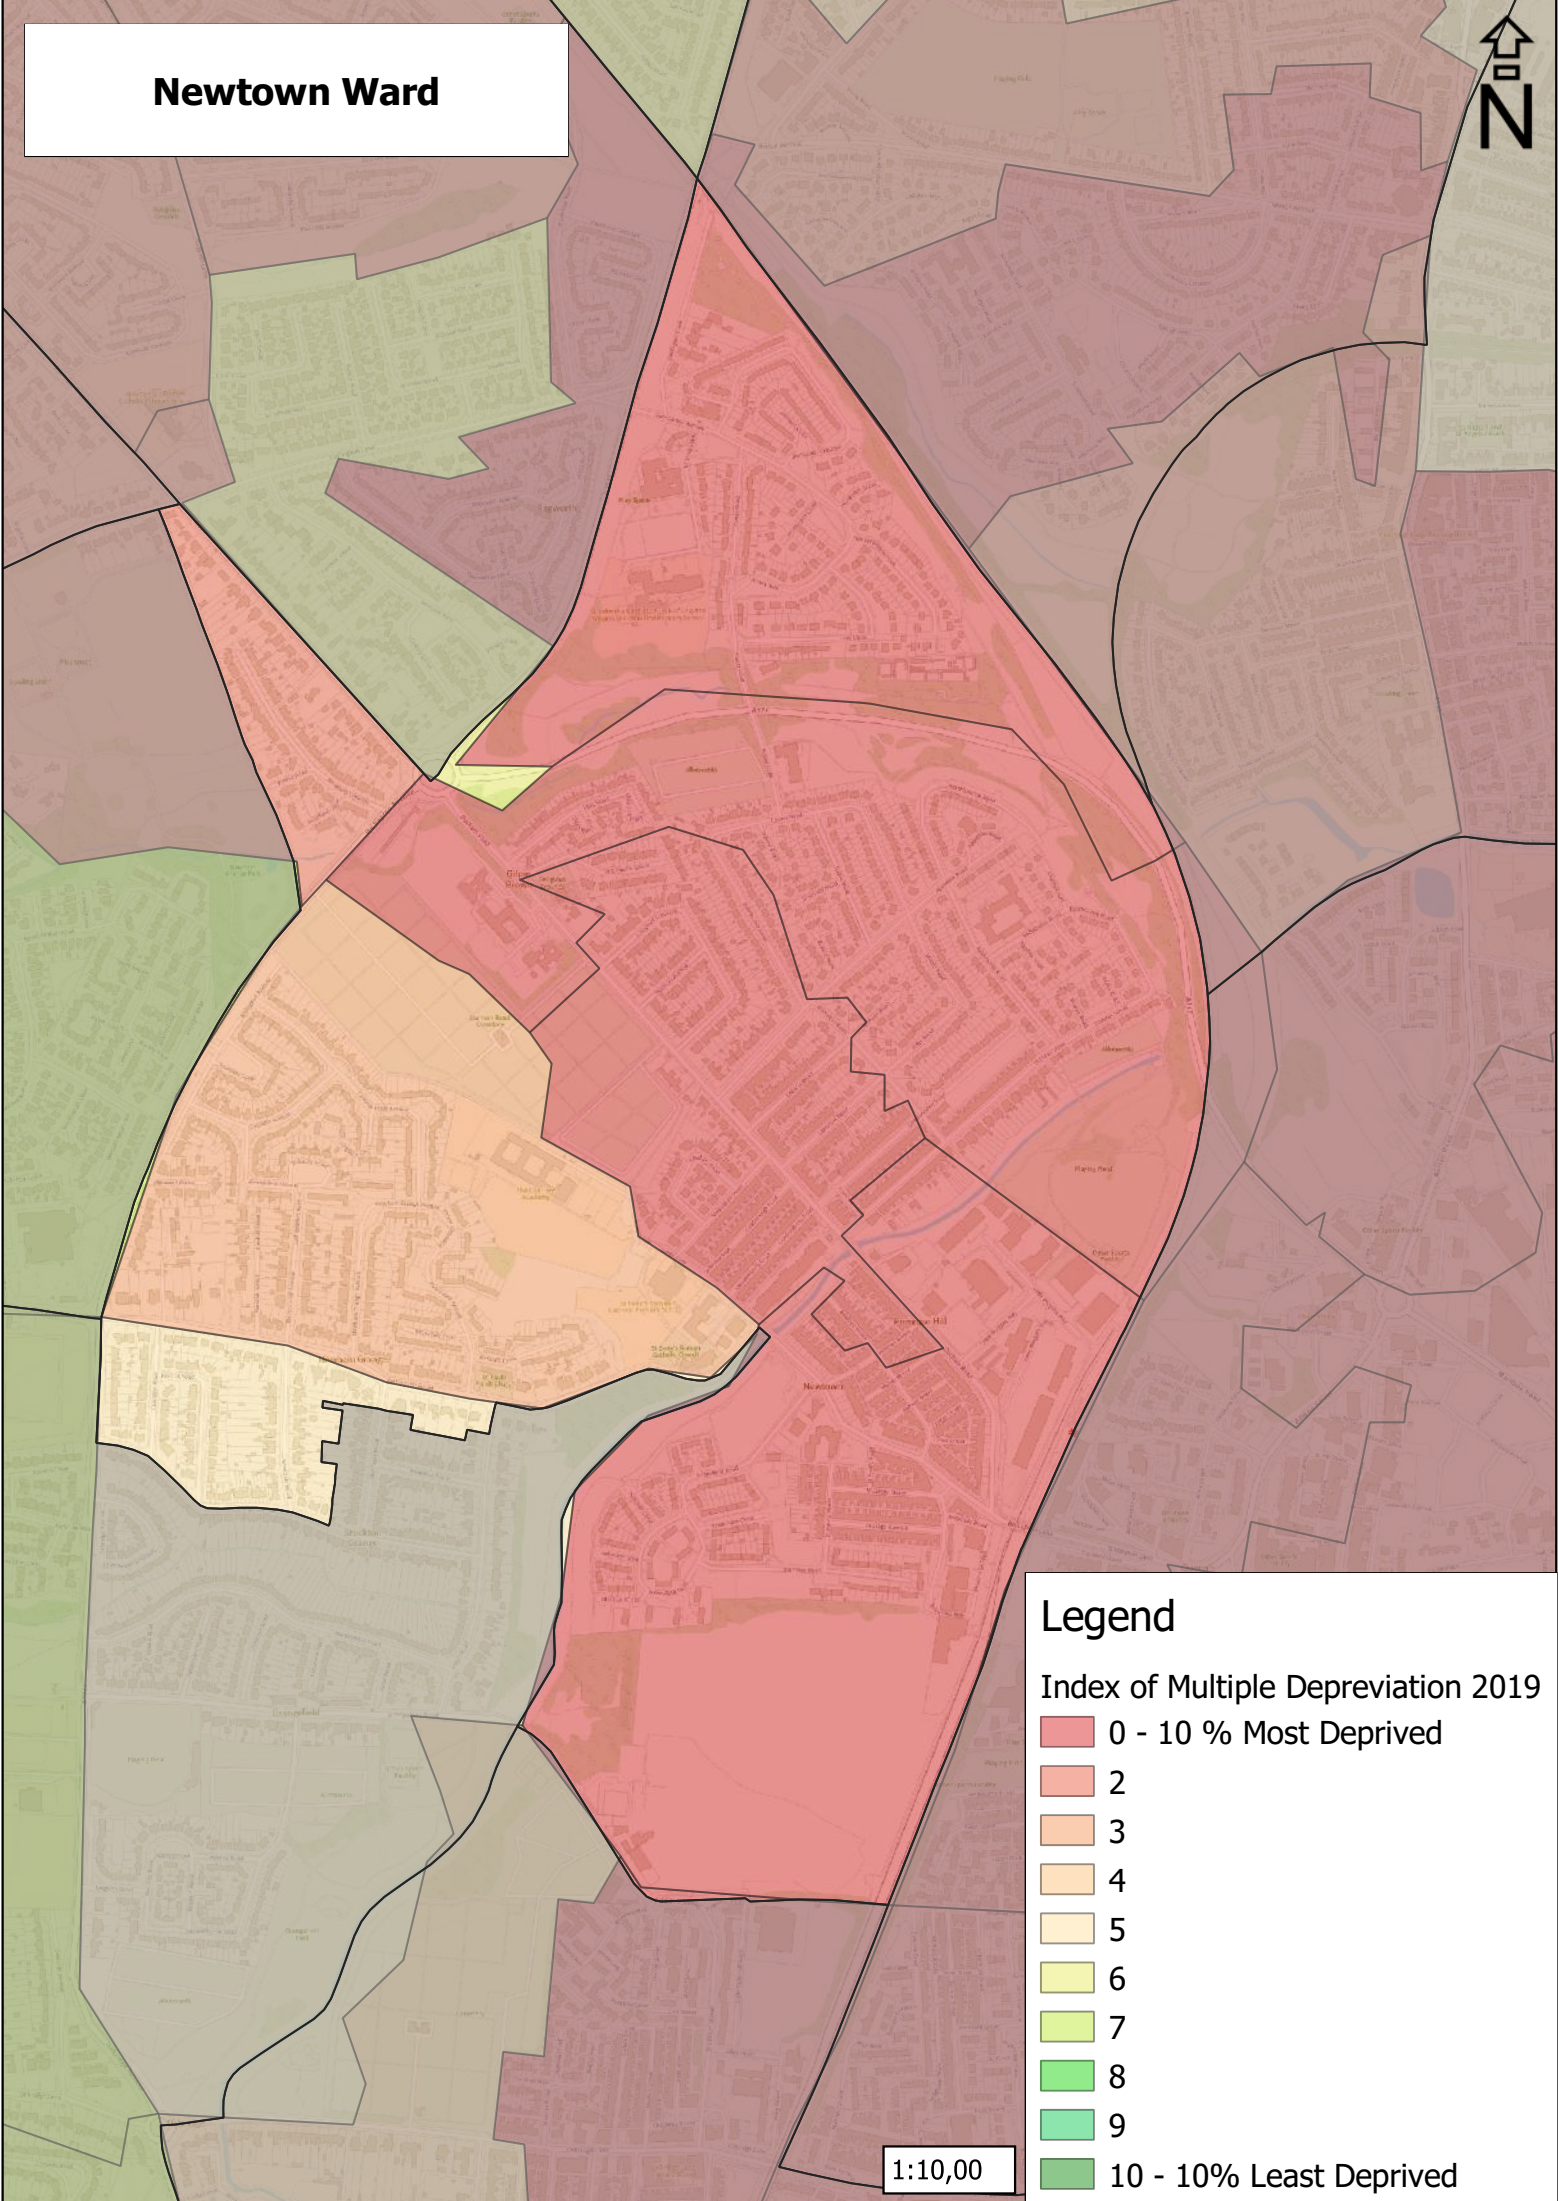

Newtown Ward

Legend

Wards

1:10,00

Newtown Ward

Legend

Index of Multiple Deprivation 2019

0 - 10 % Most Deprived

2

3

4

5

6

7

8

9

10 - 10% Least Deprived

1:10,00

Legend	
	Care Facilities
	Care Homes
	Cemeteries
	Colleges
	Community Centres
	Family Hubs
	Fire Stations
	Industrial Estates
	Leisure
	Libraries
	Medical
	Museums, Theatres and Arts Venues
	Parks and Green Spaces
	Police Station
	Residential Homes
	Schools
	Train Stations