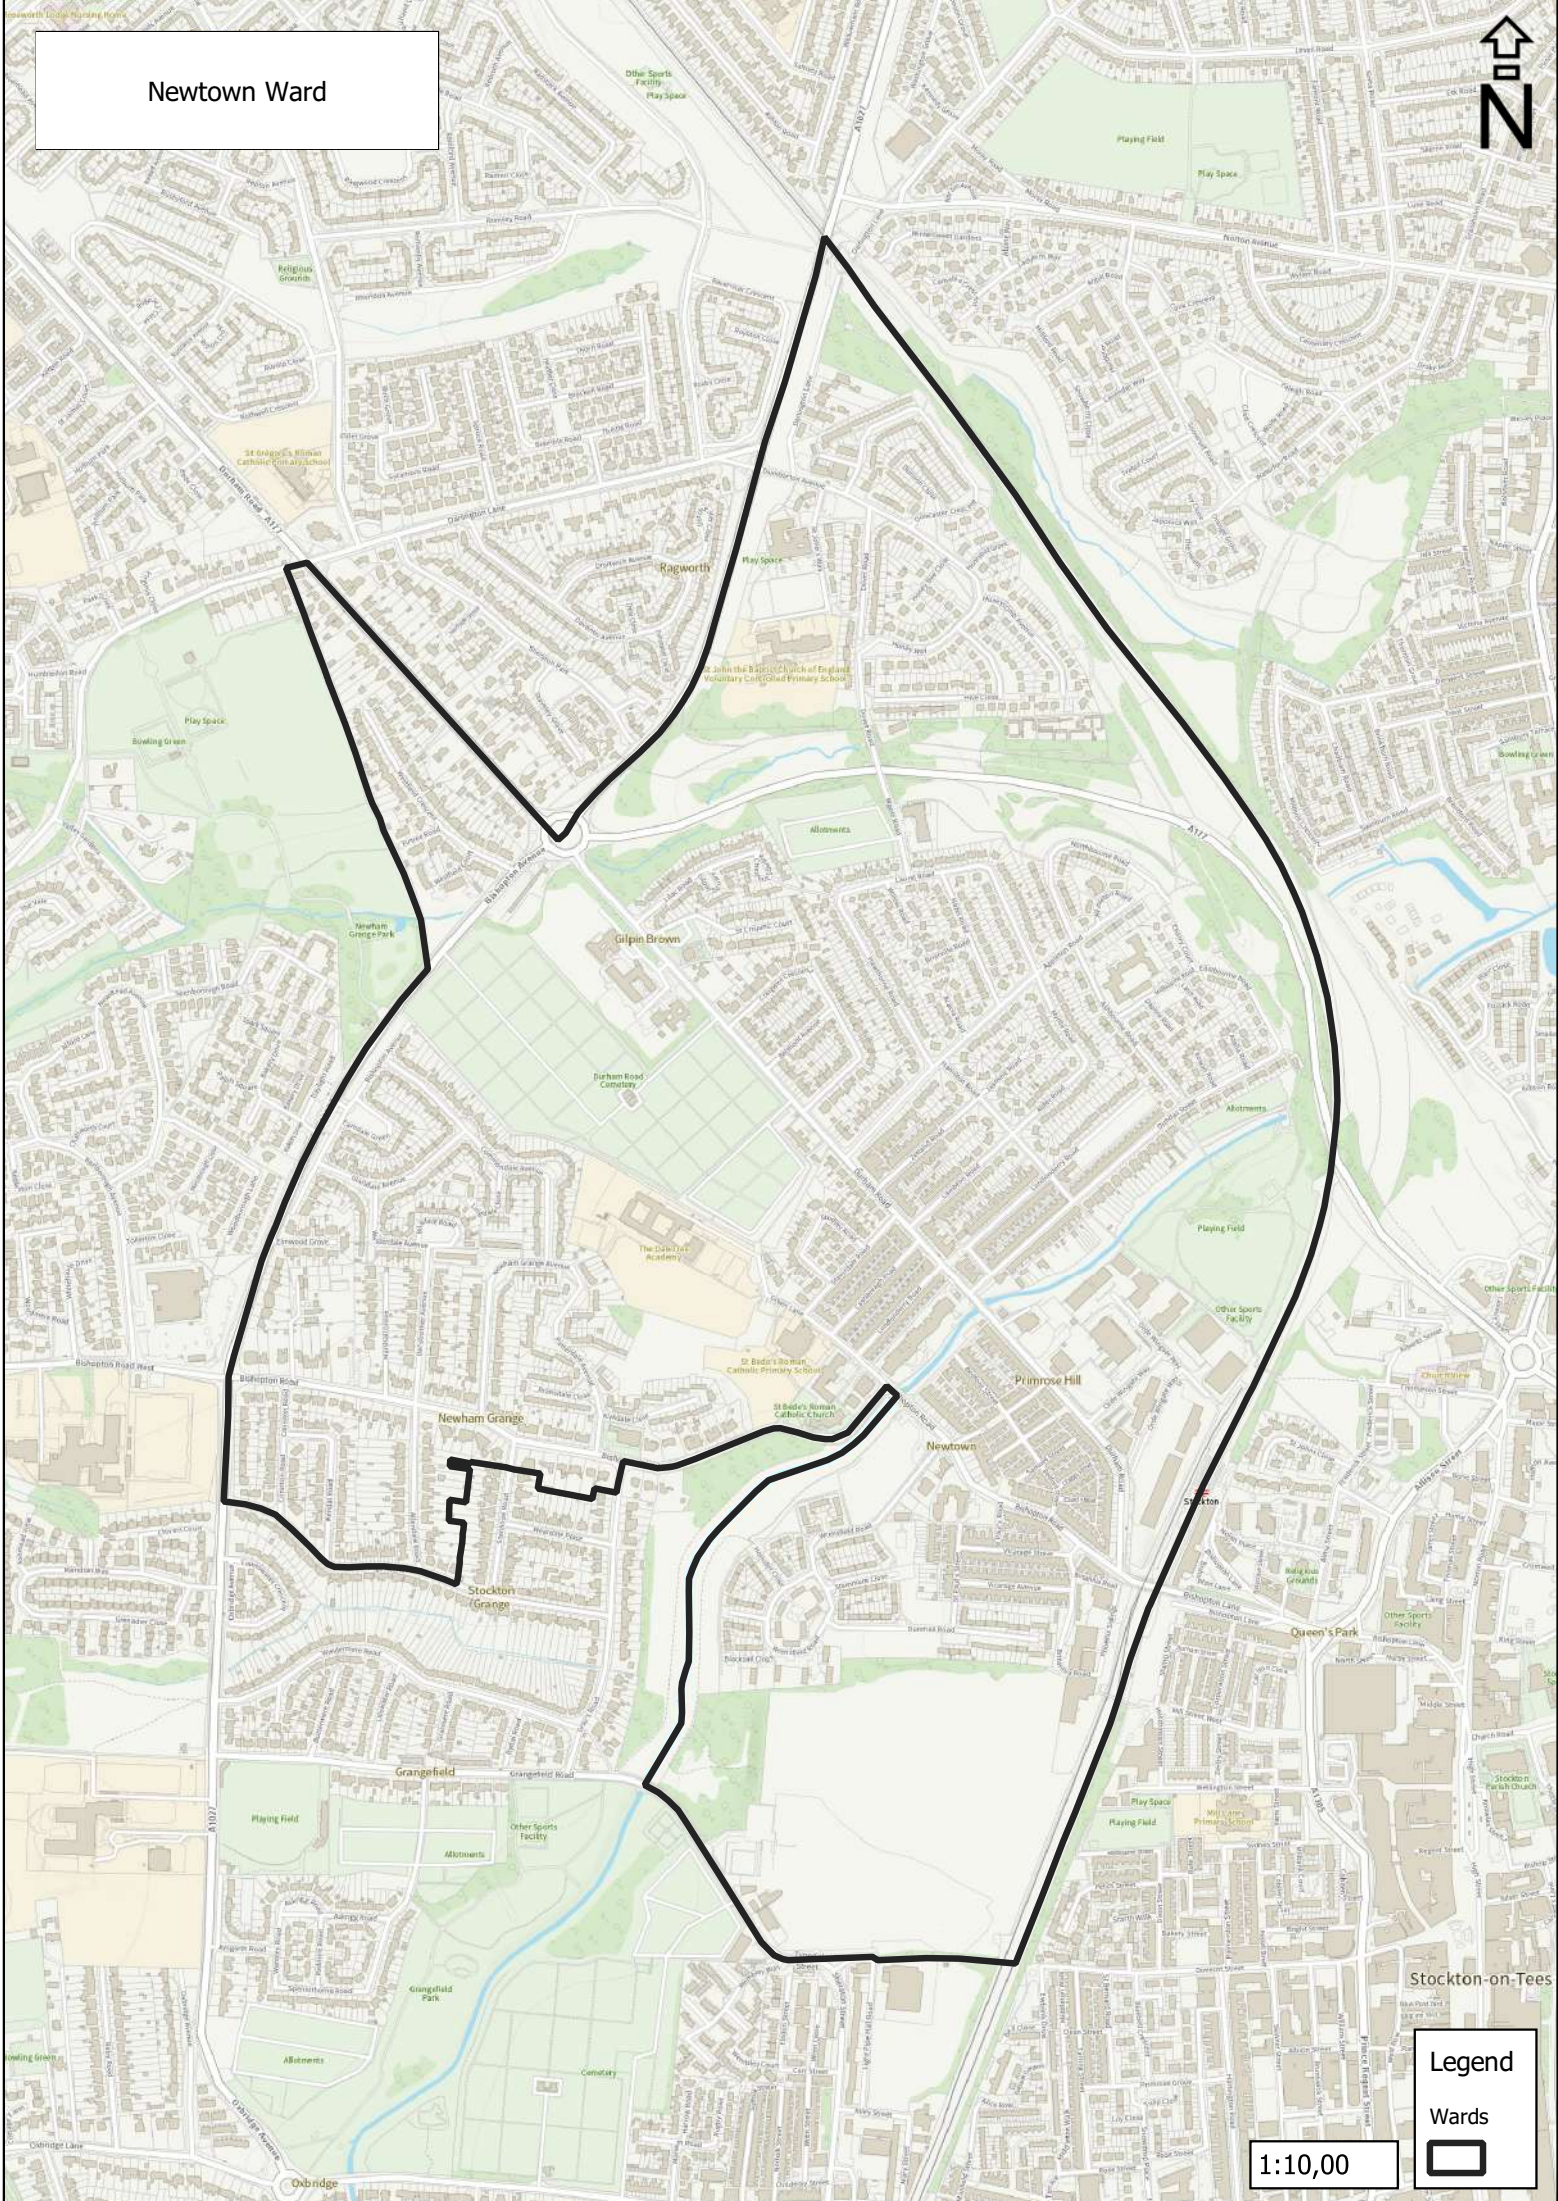

Newtown Ward

Legend

Wards

1:10,00

Newtown Ward

Legend

Index of Multiple Deprivation 2019

0 - 10 % Most Deprived

2

3

4

5

6

7

8

9

10 - 10% Least Deprived

1:10,00

Legend	
	Care Facilities
	Care Homes
	Cemeteries
	Colleges
	Community Centres
	Family Hubs
	Fire Stations
	Industrial Estates
	Leisure
	Libraries
	Medical
	Museums, Theatres and Arts Venues
	Parks and Green Spaces
	Police Station
	Residential Homes
	Schools
	Train Stations