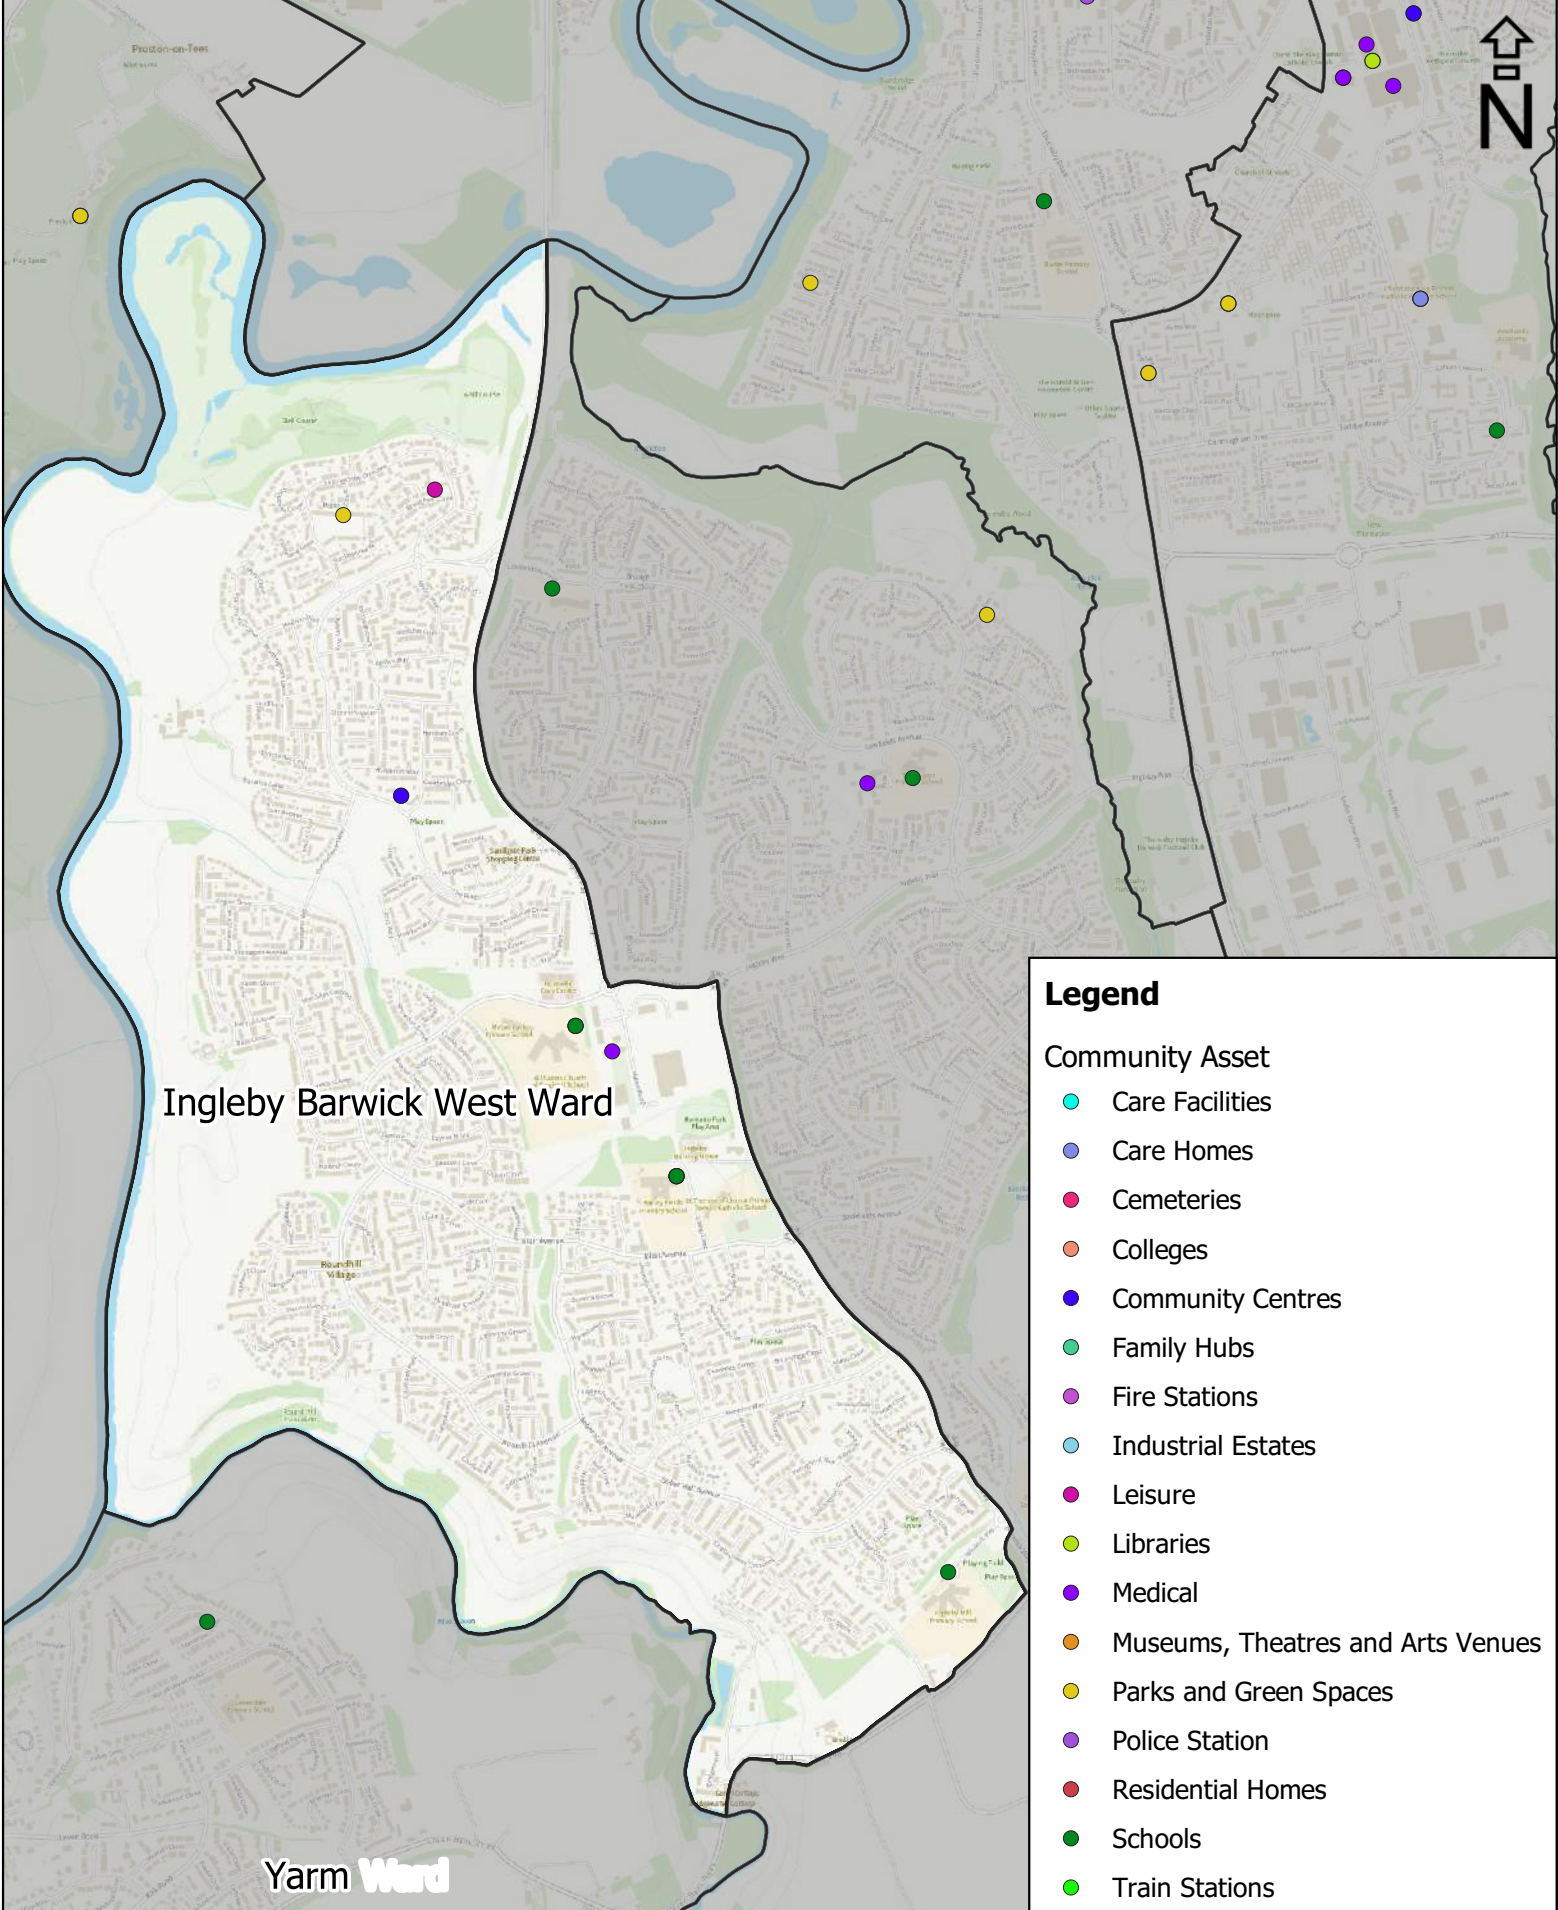

Ingleby Barwick West Ward

Ingleby Barwick West Wa

Legend

Wards

1:25,00

Ingleby Barwick West Ward

Ingleby Barwick West Ward

Legend

Index of Multiple Deprivation 2019

0 - 10 % Most Deprived

2

3

4

5

6

7

8

9

10 - 10% Least Deprived

1:20,00

Legend

Community Asset

- Care Facilities
- Care Homes
- Cemeteries
- Colleges
- Community Centres
- Family Hubs
- Fire Stations
- Industrial Estates
- Leisure
- Libraries
- Medical
- Museums, Theatres and Arts Venues
- Parks and Green Spaces
- Police Station
- Residential Homes
- Schools
- Train Stations

Title

Ingleby Barwick West
Ward