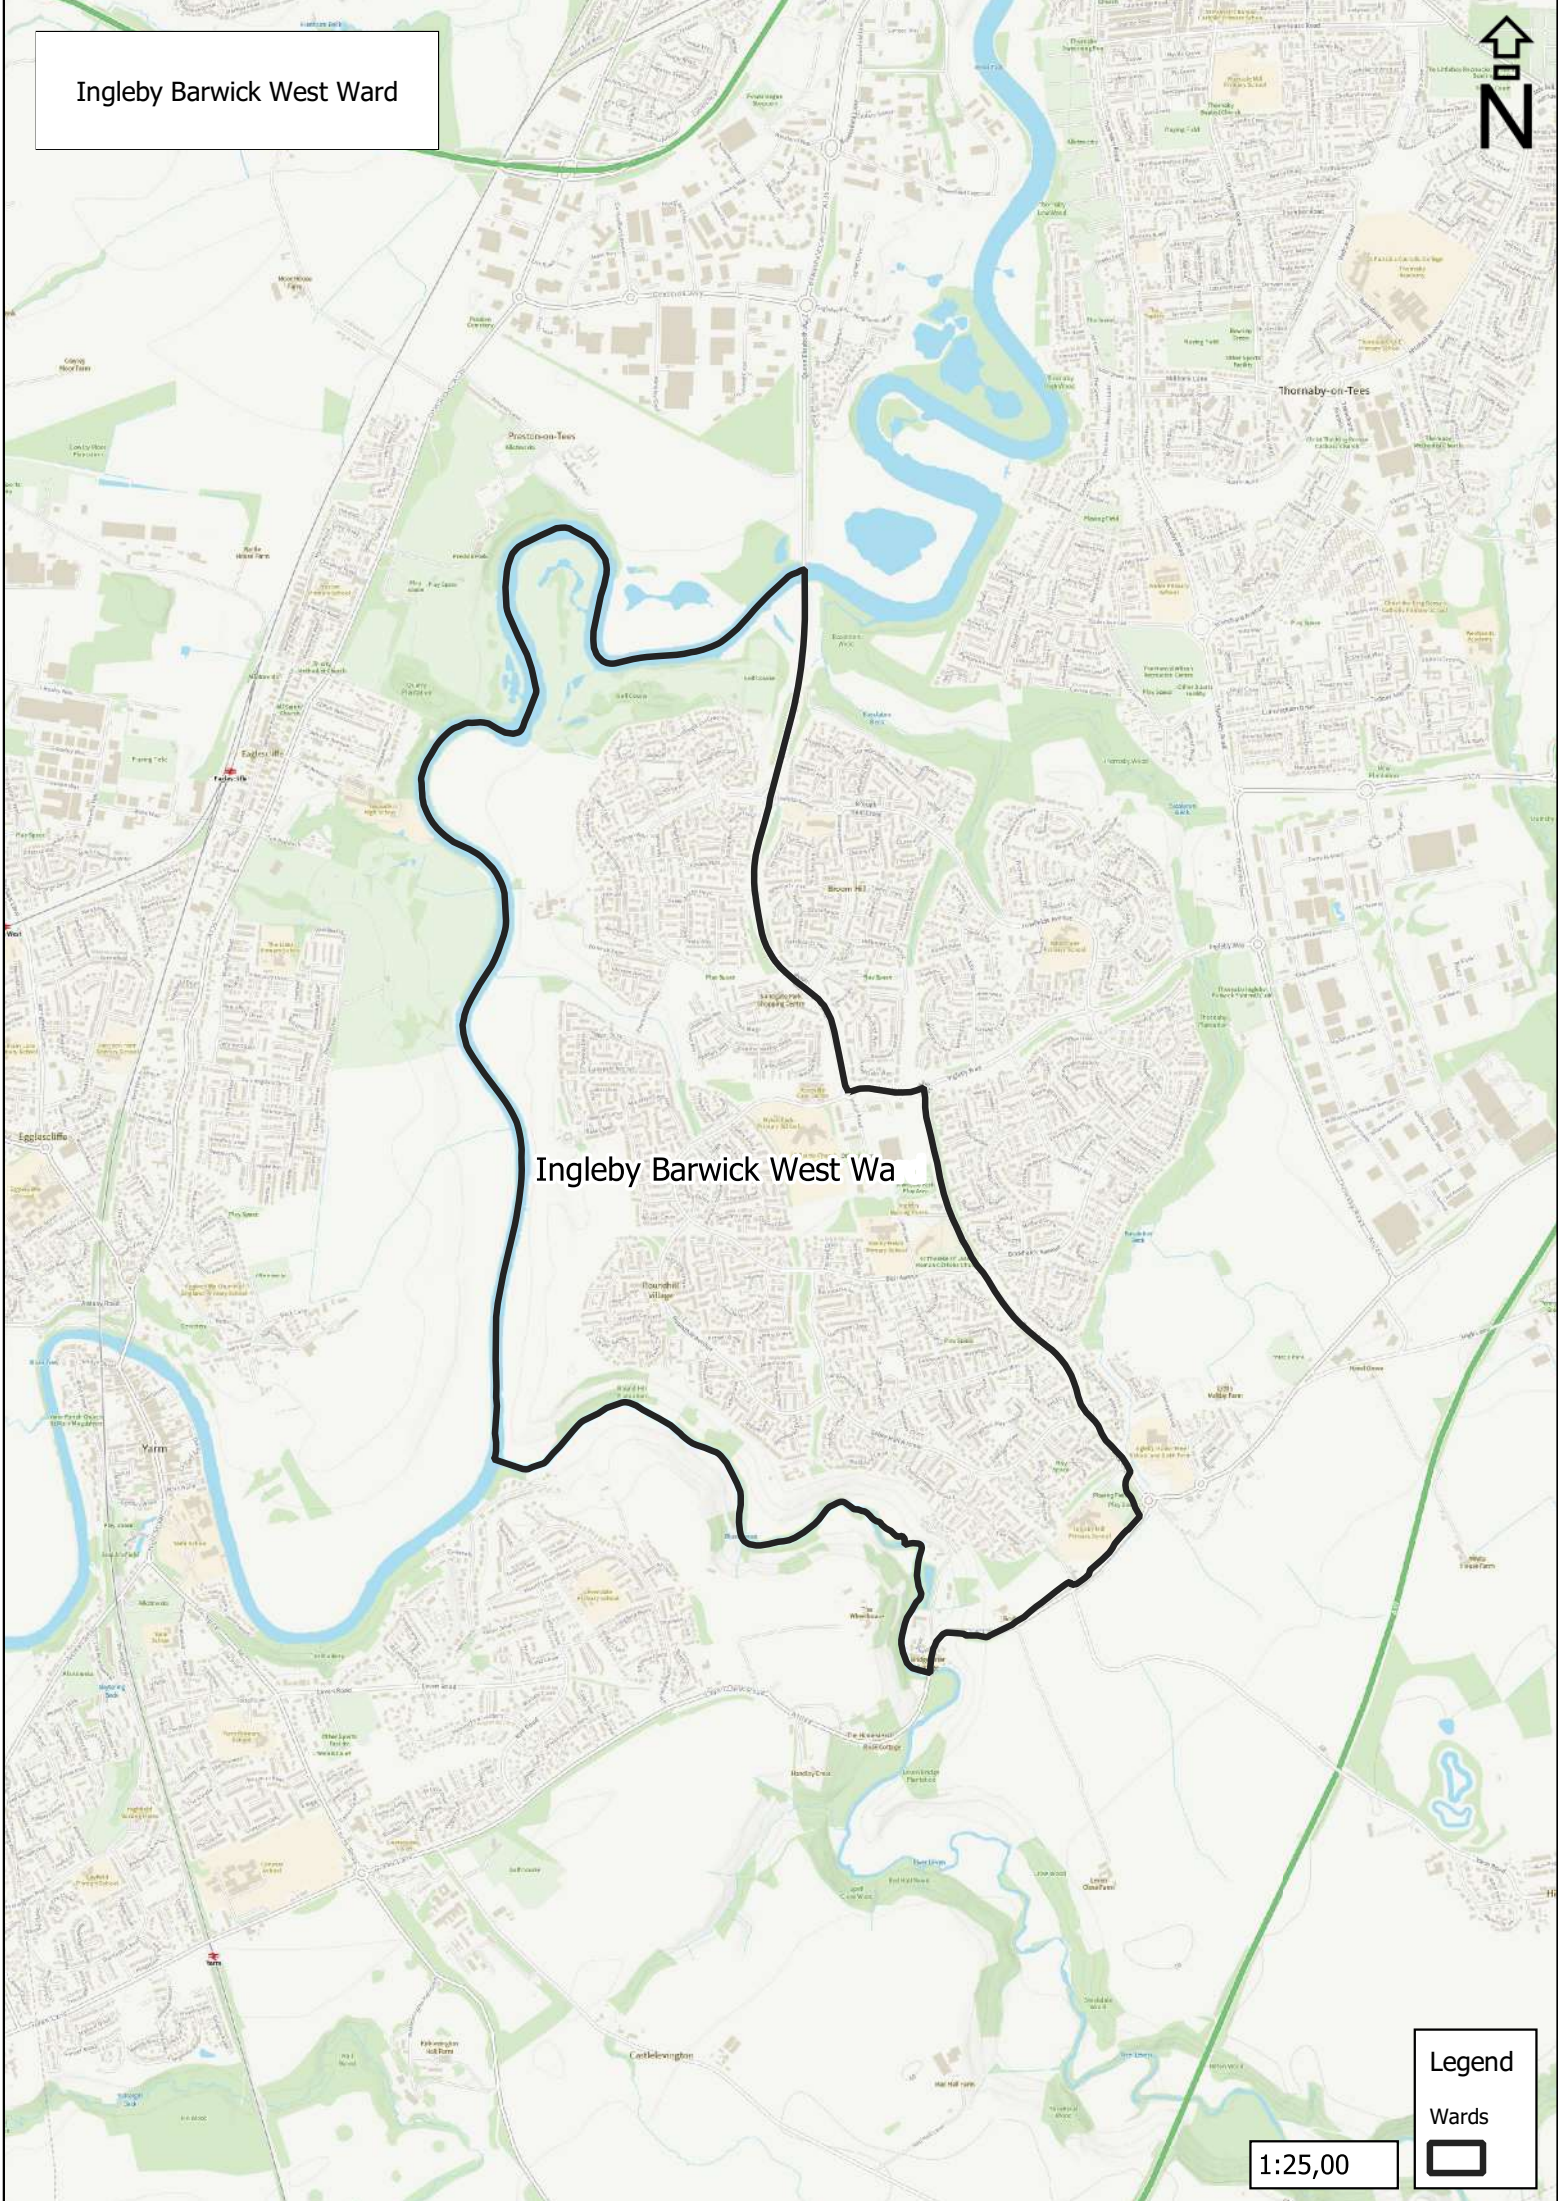

Ingleby Barwick West Ward

Ingleby Barwick West Wa

Legend

Wards

1:25,00

Ingleby Barwick West Ward

Ingleby Barwick West Ward

Legend

Index of Multiple Deprivation 2019

0 - 10 % Most Deprived

2

3

4

5

6

7