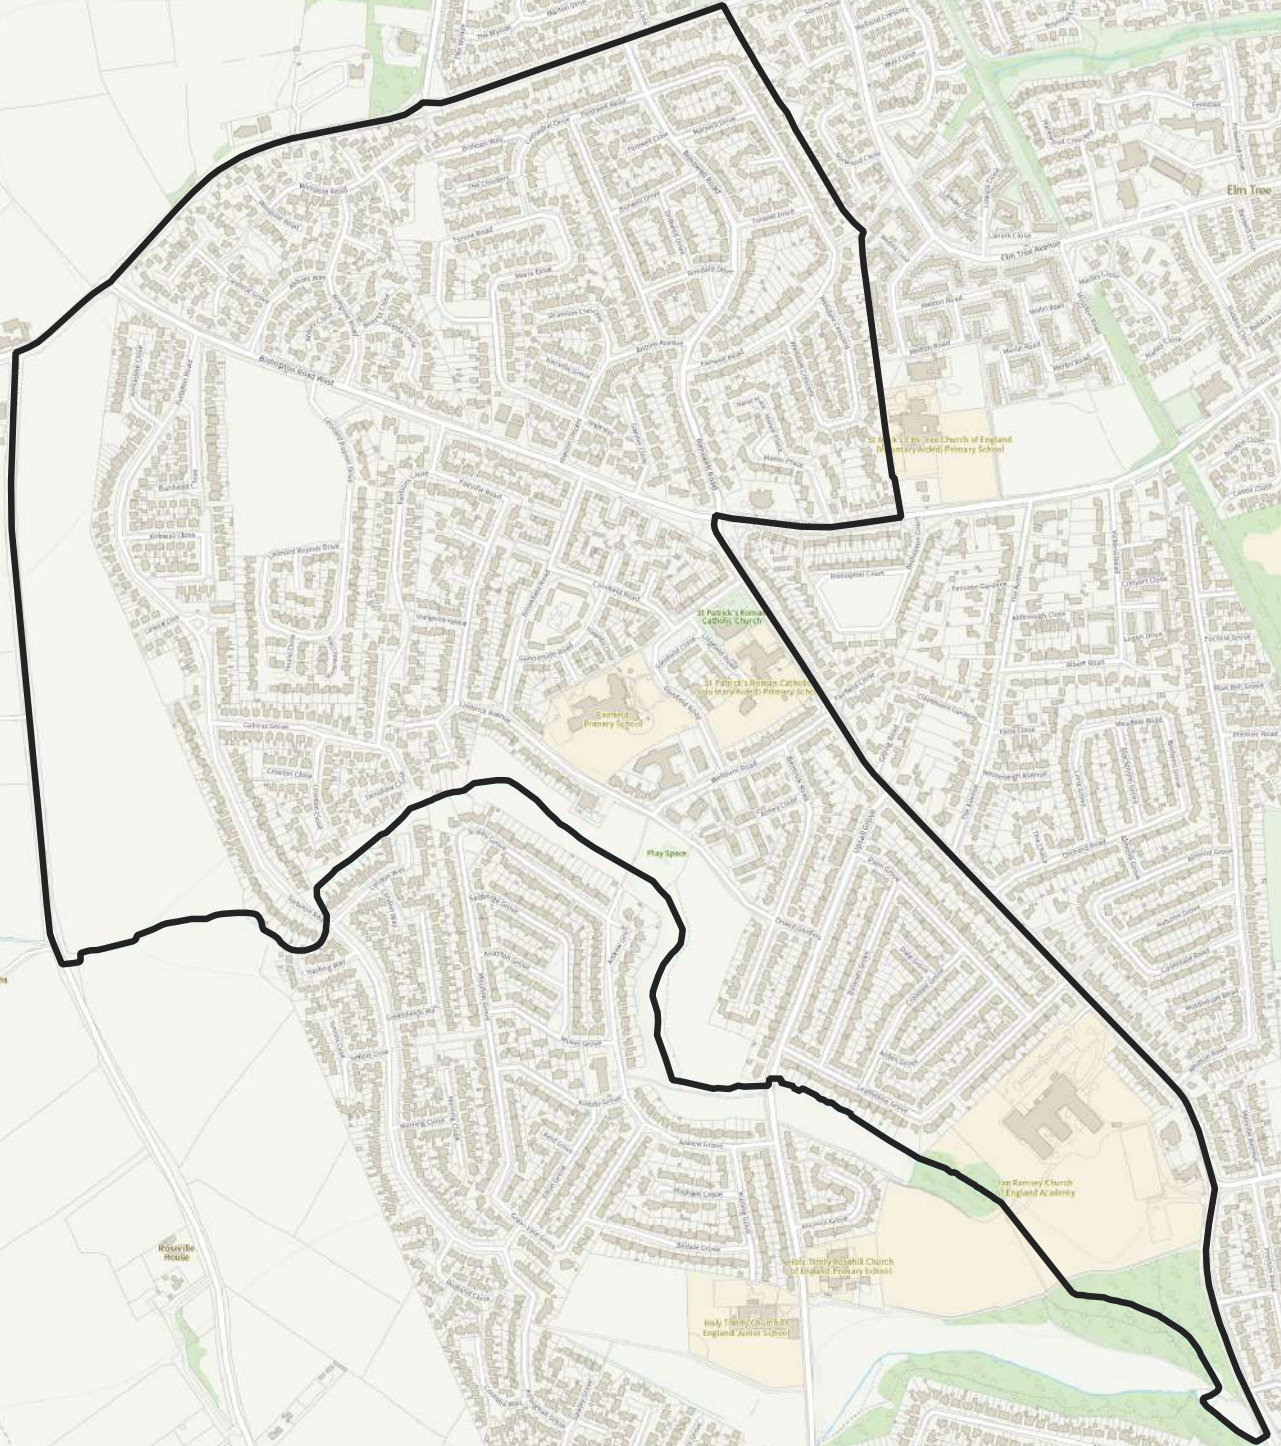

Fairfield Ward

1:10,00

Legend

wards

1:10,000

- Legend**
- Community Assets**
- Care Facilities
 - Care Homes
 - Cemeteries
 - Colleges
 - Community Centres
 - Family Hubs
 - Fire Stations
 - Industrial Estates
 - Leisure
 - Libraries
 - Medical
 - Museums, Theatres and Arts Venues
 - Parks and Green Spaces
 - Police Station
 - Residential Homes
 - Schools
 - Train Stations

Map Produced by the GIS Team
Stockton-on-Tees Borough Council

Stockton-on-Tees Borough Council
Municipal Buildings, Church Road,
Stockton-on-Tees TS18 1LD
Telephone: (01642) 393939

Title

Fairfield Ward

© Crown Copyright and database right 2021
Ordnance Survey 100023297