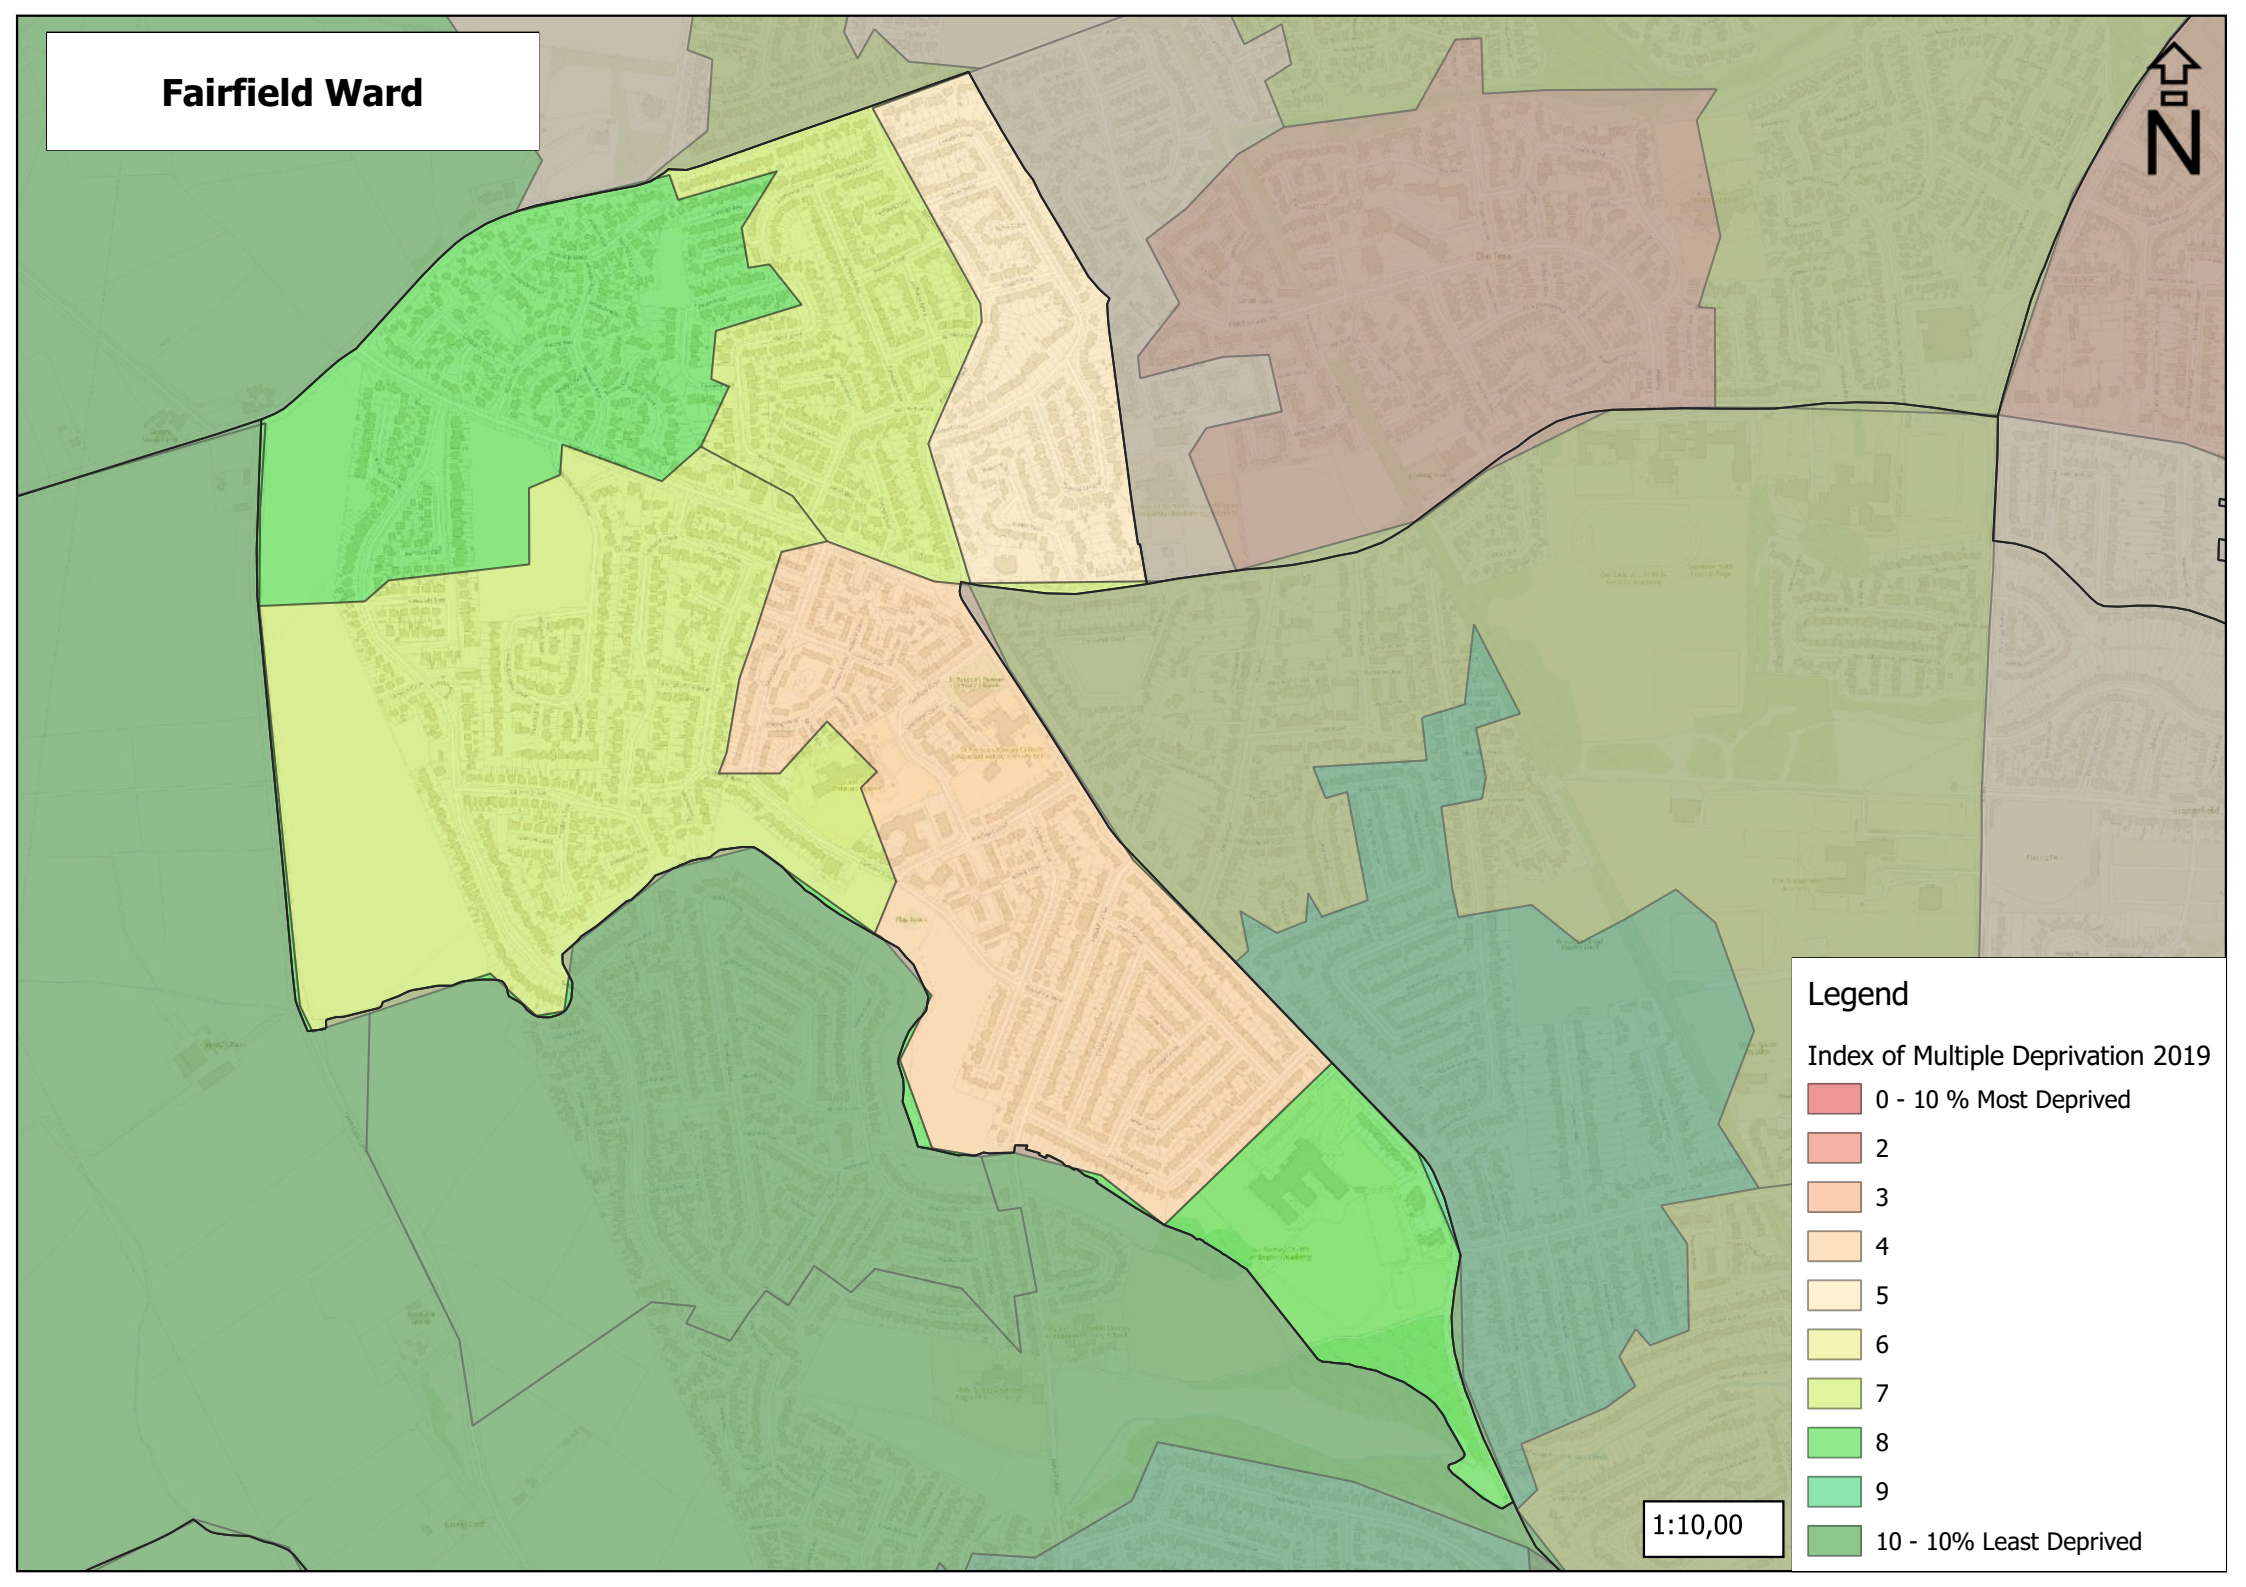

Fairfield Ward

1:10,00

Legend

wards

1:10,000

- Legend**
- Community Assets**
- Care Facilities
 - Care Homes
 - Cemeteries
 - Colleges
 - Community Centres
 - Family Hubs
 - Fire Stations
 - Industrial Estates
 - Leisure
 - Libraries
 - Medical
 - Museums, Theatres and Arts Venues
 - Parks and Green Spaces
 - Police Station
 - Residential Homes
 - Schools
 - Train Stations

Map Produced by the GIS Team
Stockton-on-Tees Borough Council

Stockton-on-Tees Borough Council
Municipal Buildings, Church Road,
Stockton-on-Tees TS18 1LD
Telephone: (01642) 393939

Title

Fairfield Ward

© Crown Copyright and database right 2021
Ordnance Survey 100023297