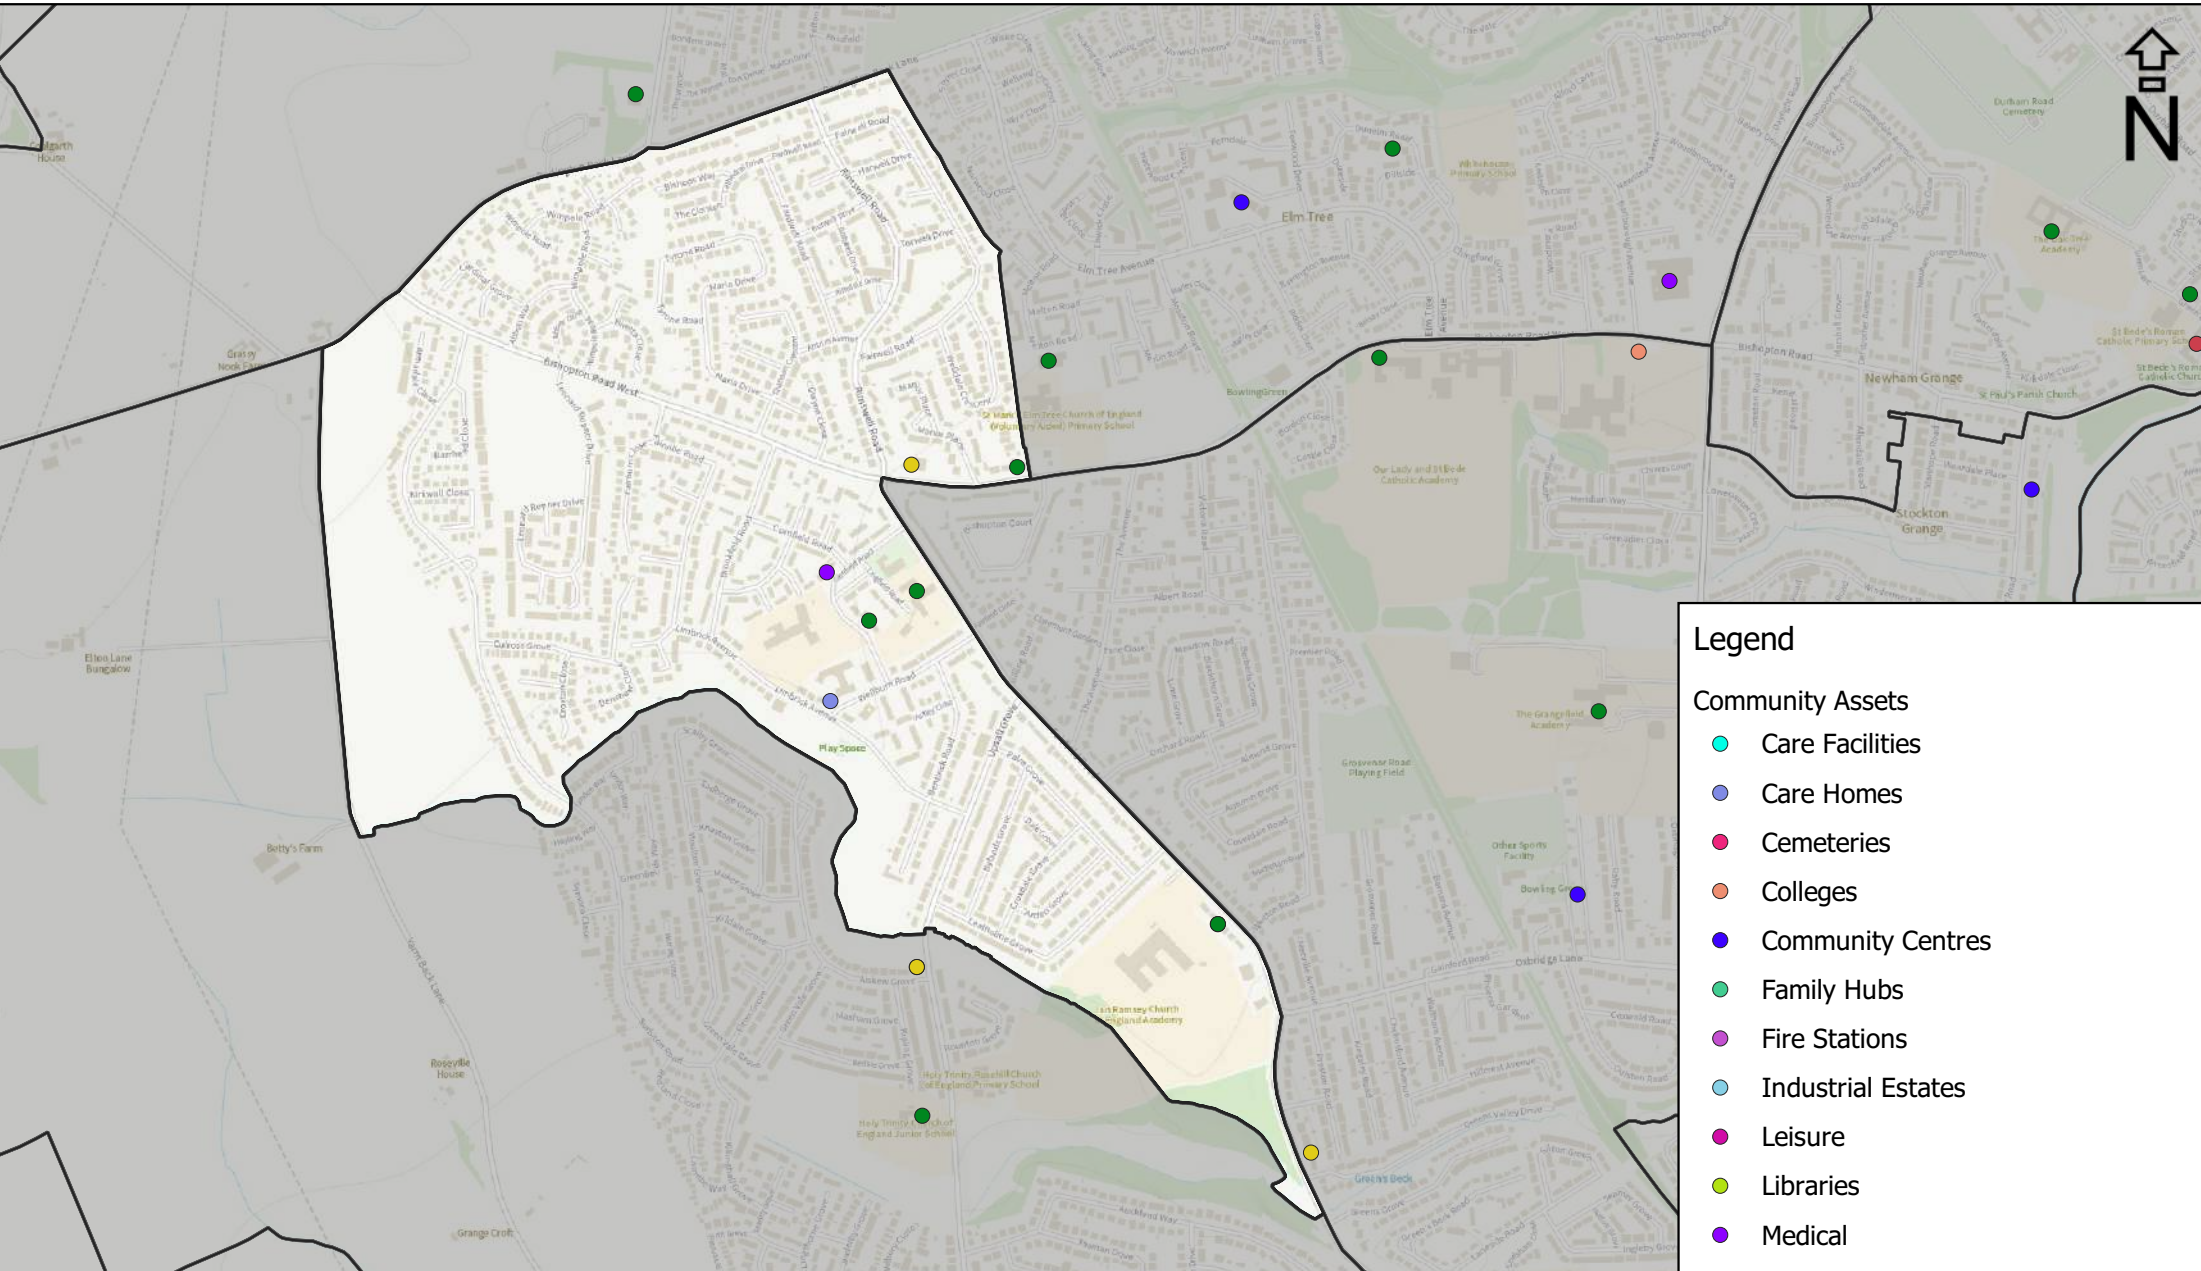

Fairfield Ward

1:10,00

Legend

wards

1:10,000

- Legend**
- Community Assets**
- Care Facilities
 - Care Homes
 - Cemeteries
 - Colleges
 - Community Centres
 - Family Hubs
 - Fire Stations
 - Industrial Estates
 - Leisure
 - Libraries
 - Medical
 - Museums, Theatres and Arts Venues
 - Parks and Green Spaces
 - Police Station
 - Residential Homes
 - Schools
 - Train Stations

Map Produced by the GIS Team
Stockton-on-Tees Borough Council

Stockton-on-Tees Borough Council
Municipal Buildings, Church Road,
Stockton-on-Tees TS18 1LD
Telephone: (01642) 393939

Title

Fairfield Ward

© Crown Copyright and database right 2021
Ordnance Survey 100023297