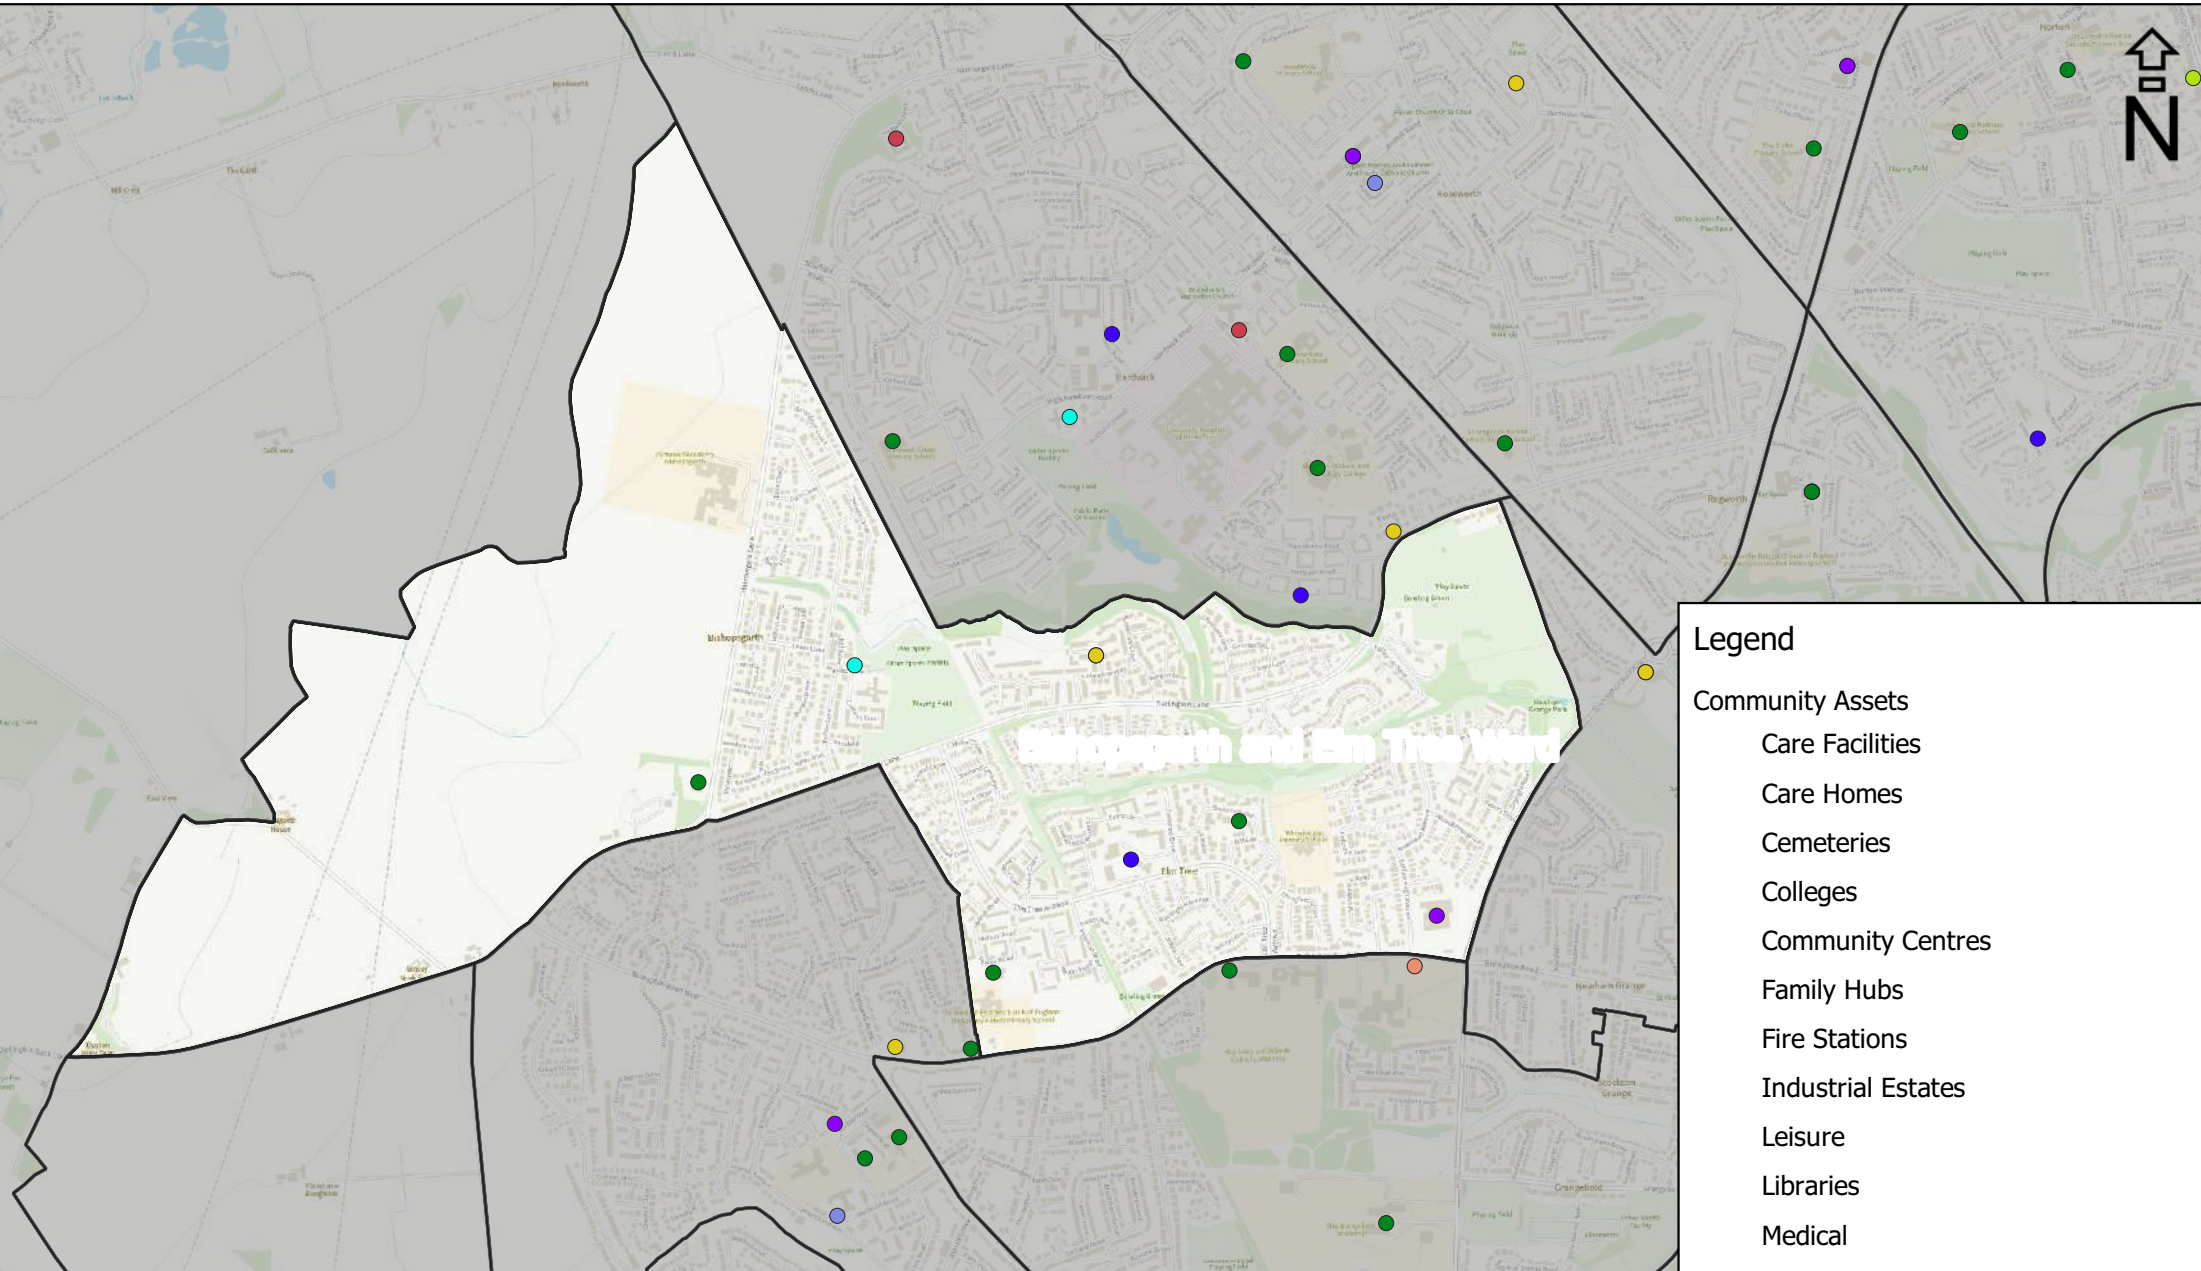

Bishopgarth and Elm Tree Ward

Bishopgarth and Elm Tree Ward

1:15,000

Bishops Cleeve and East Tree Ward

Legend

wards

1:25,00

Legend	
Community Assets	
Care Facilities	
Care Homes	
Cemeteries	
Colleges	
Community Centres	
Family Hubs	
Fire Stations	
Industrial Estates	
Leisure	
Libraries	
Medical	
Museums, Theatres and Arts Venues	
Parks and Green Spaces	
Police Station	
Residential Homes	
Schools	
Train Stations	

Map Produced by the GIS Team
Stockton-on-Tees Borough Council

Stockton-on-Tees Borough Council
Municipal Buildings, Church Road,
Stockton-on-Tees TS18 1LD
Telephone: (01642) 393939

Title

Bishopsgarth and Elm
Tree Ward