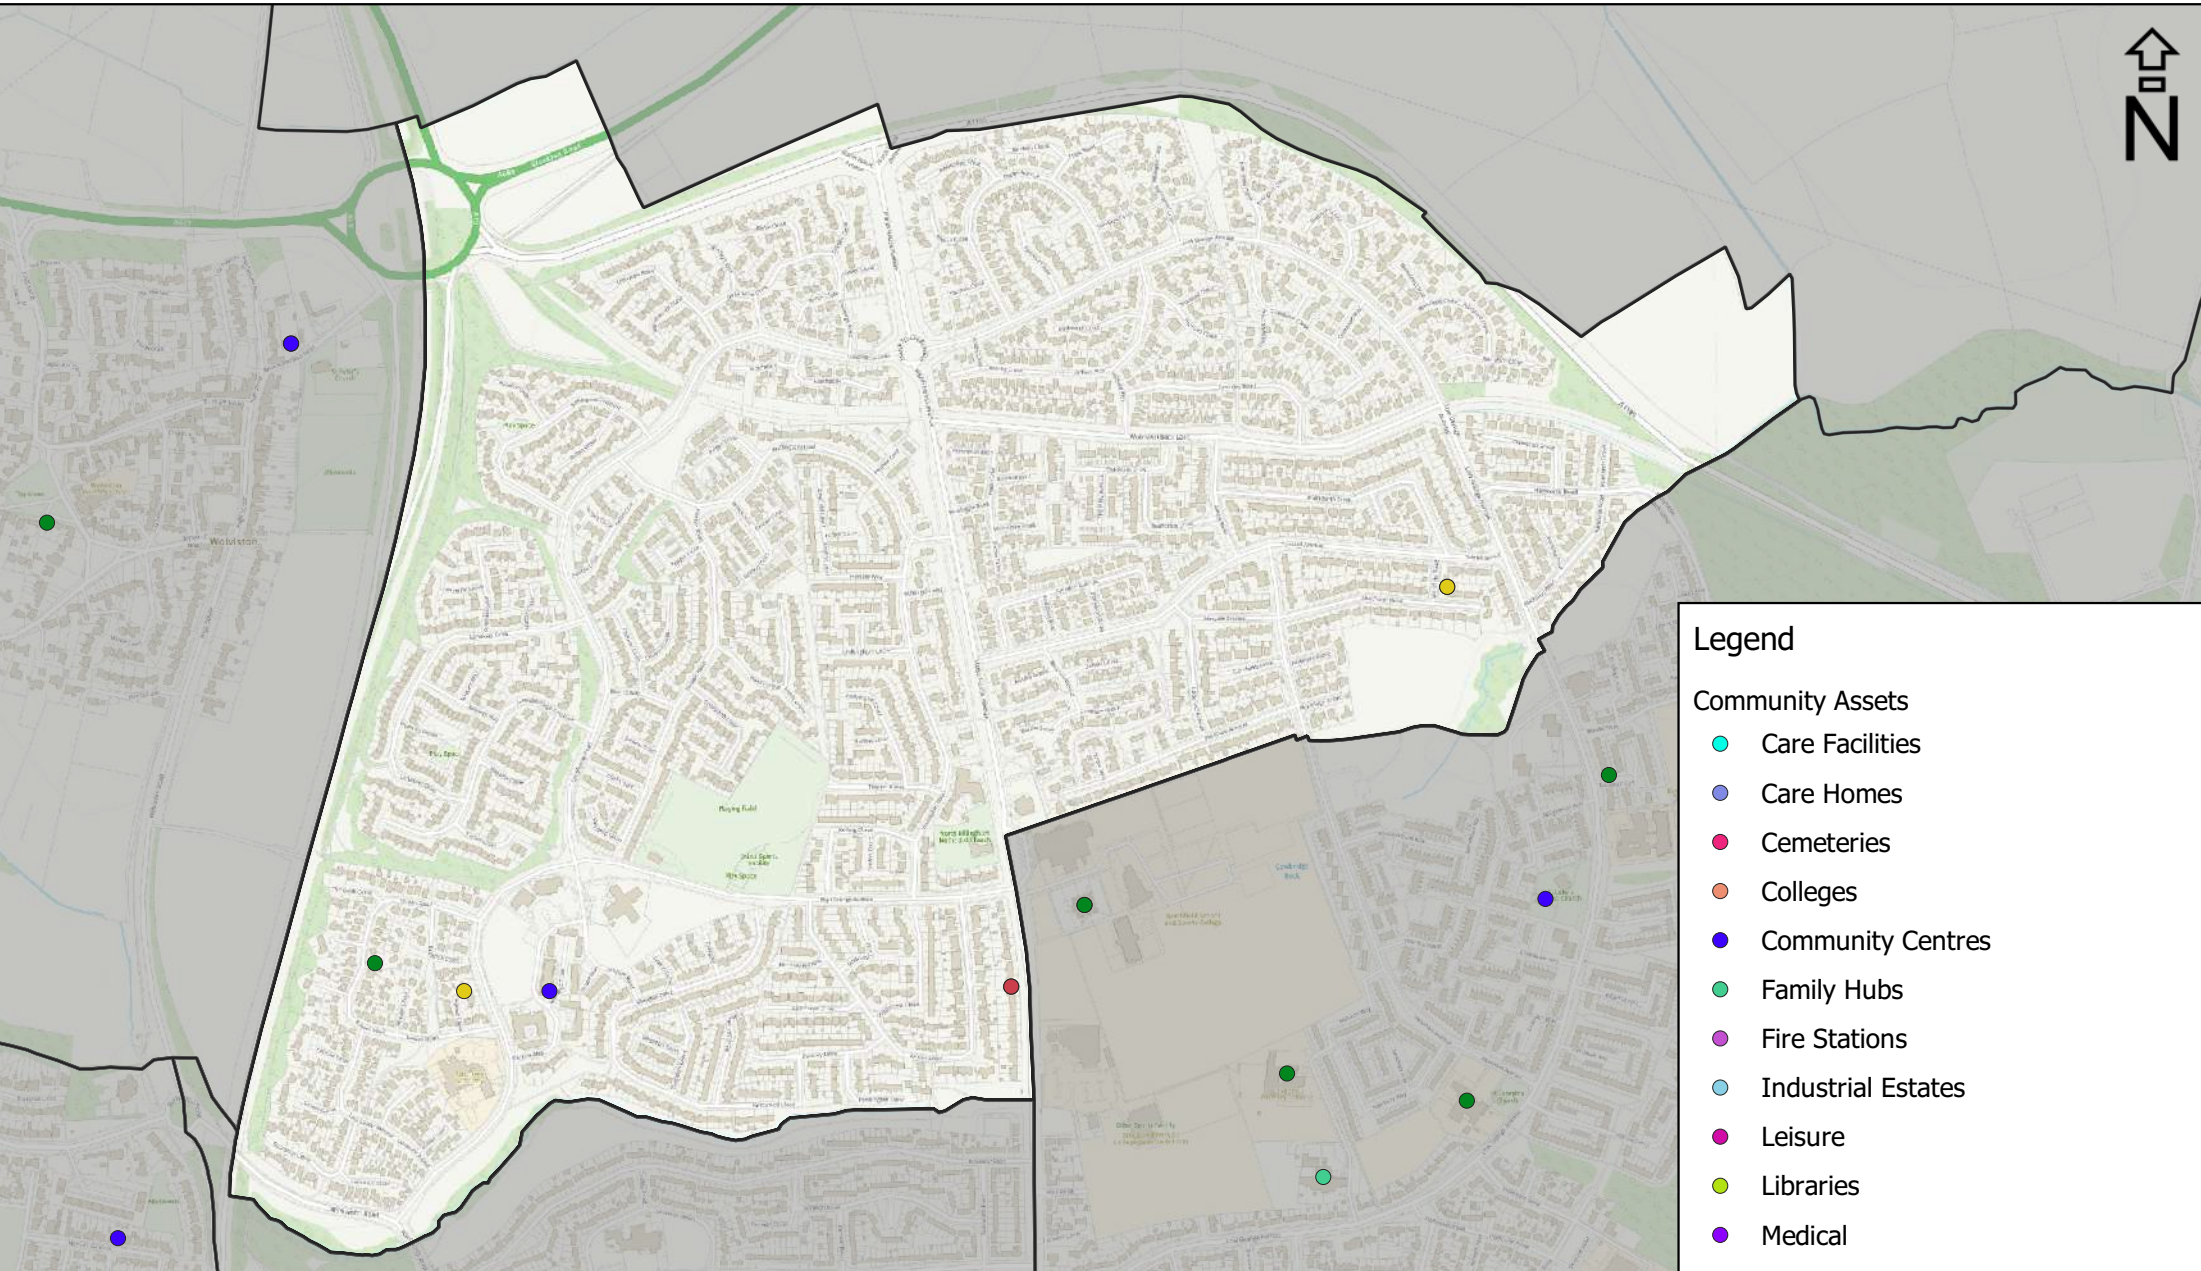

Billingham North Ward

Legend

Index of Multiple Deprivation 2019

-  0 - 10 % Most Deprived
-  2
-  3
-  4
-  5
-  6
-  7
-  8
-  9
-  10 - 10% Least Deprived

1:10,000

Legend

wards

1:10,00

- ### Legend
- Community Assets
- Care Facilities
 - Care Homes
 - Cemeteries
 - Colleges
 - Community Centres
 - Family Hubs
 - Fire Stations
 - Industrial Estates
 - Leisure
 - Libraries
 - Medical
 - Museums, Theatres and Arts Venues
 - Parks and Green Spaces
 - Police Station
 - Residential Homes
 - Schools
 - Train Stations

© Crown Copyright and database right 2021
Ordnance Survey 100023297

14-05-2021

1:10,000