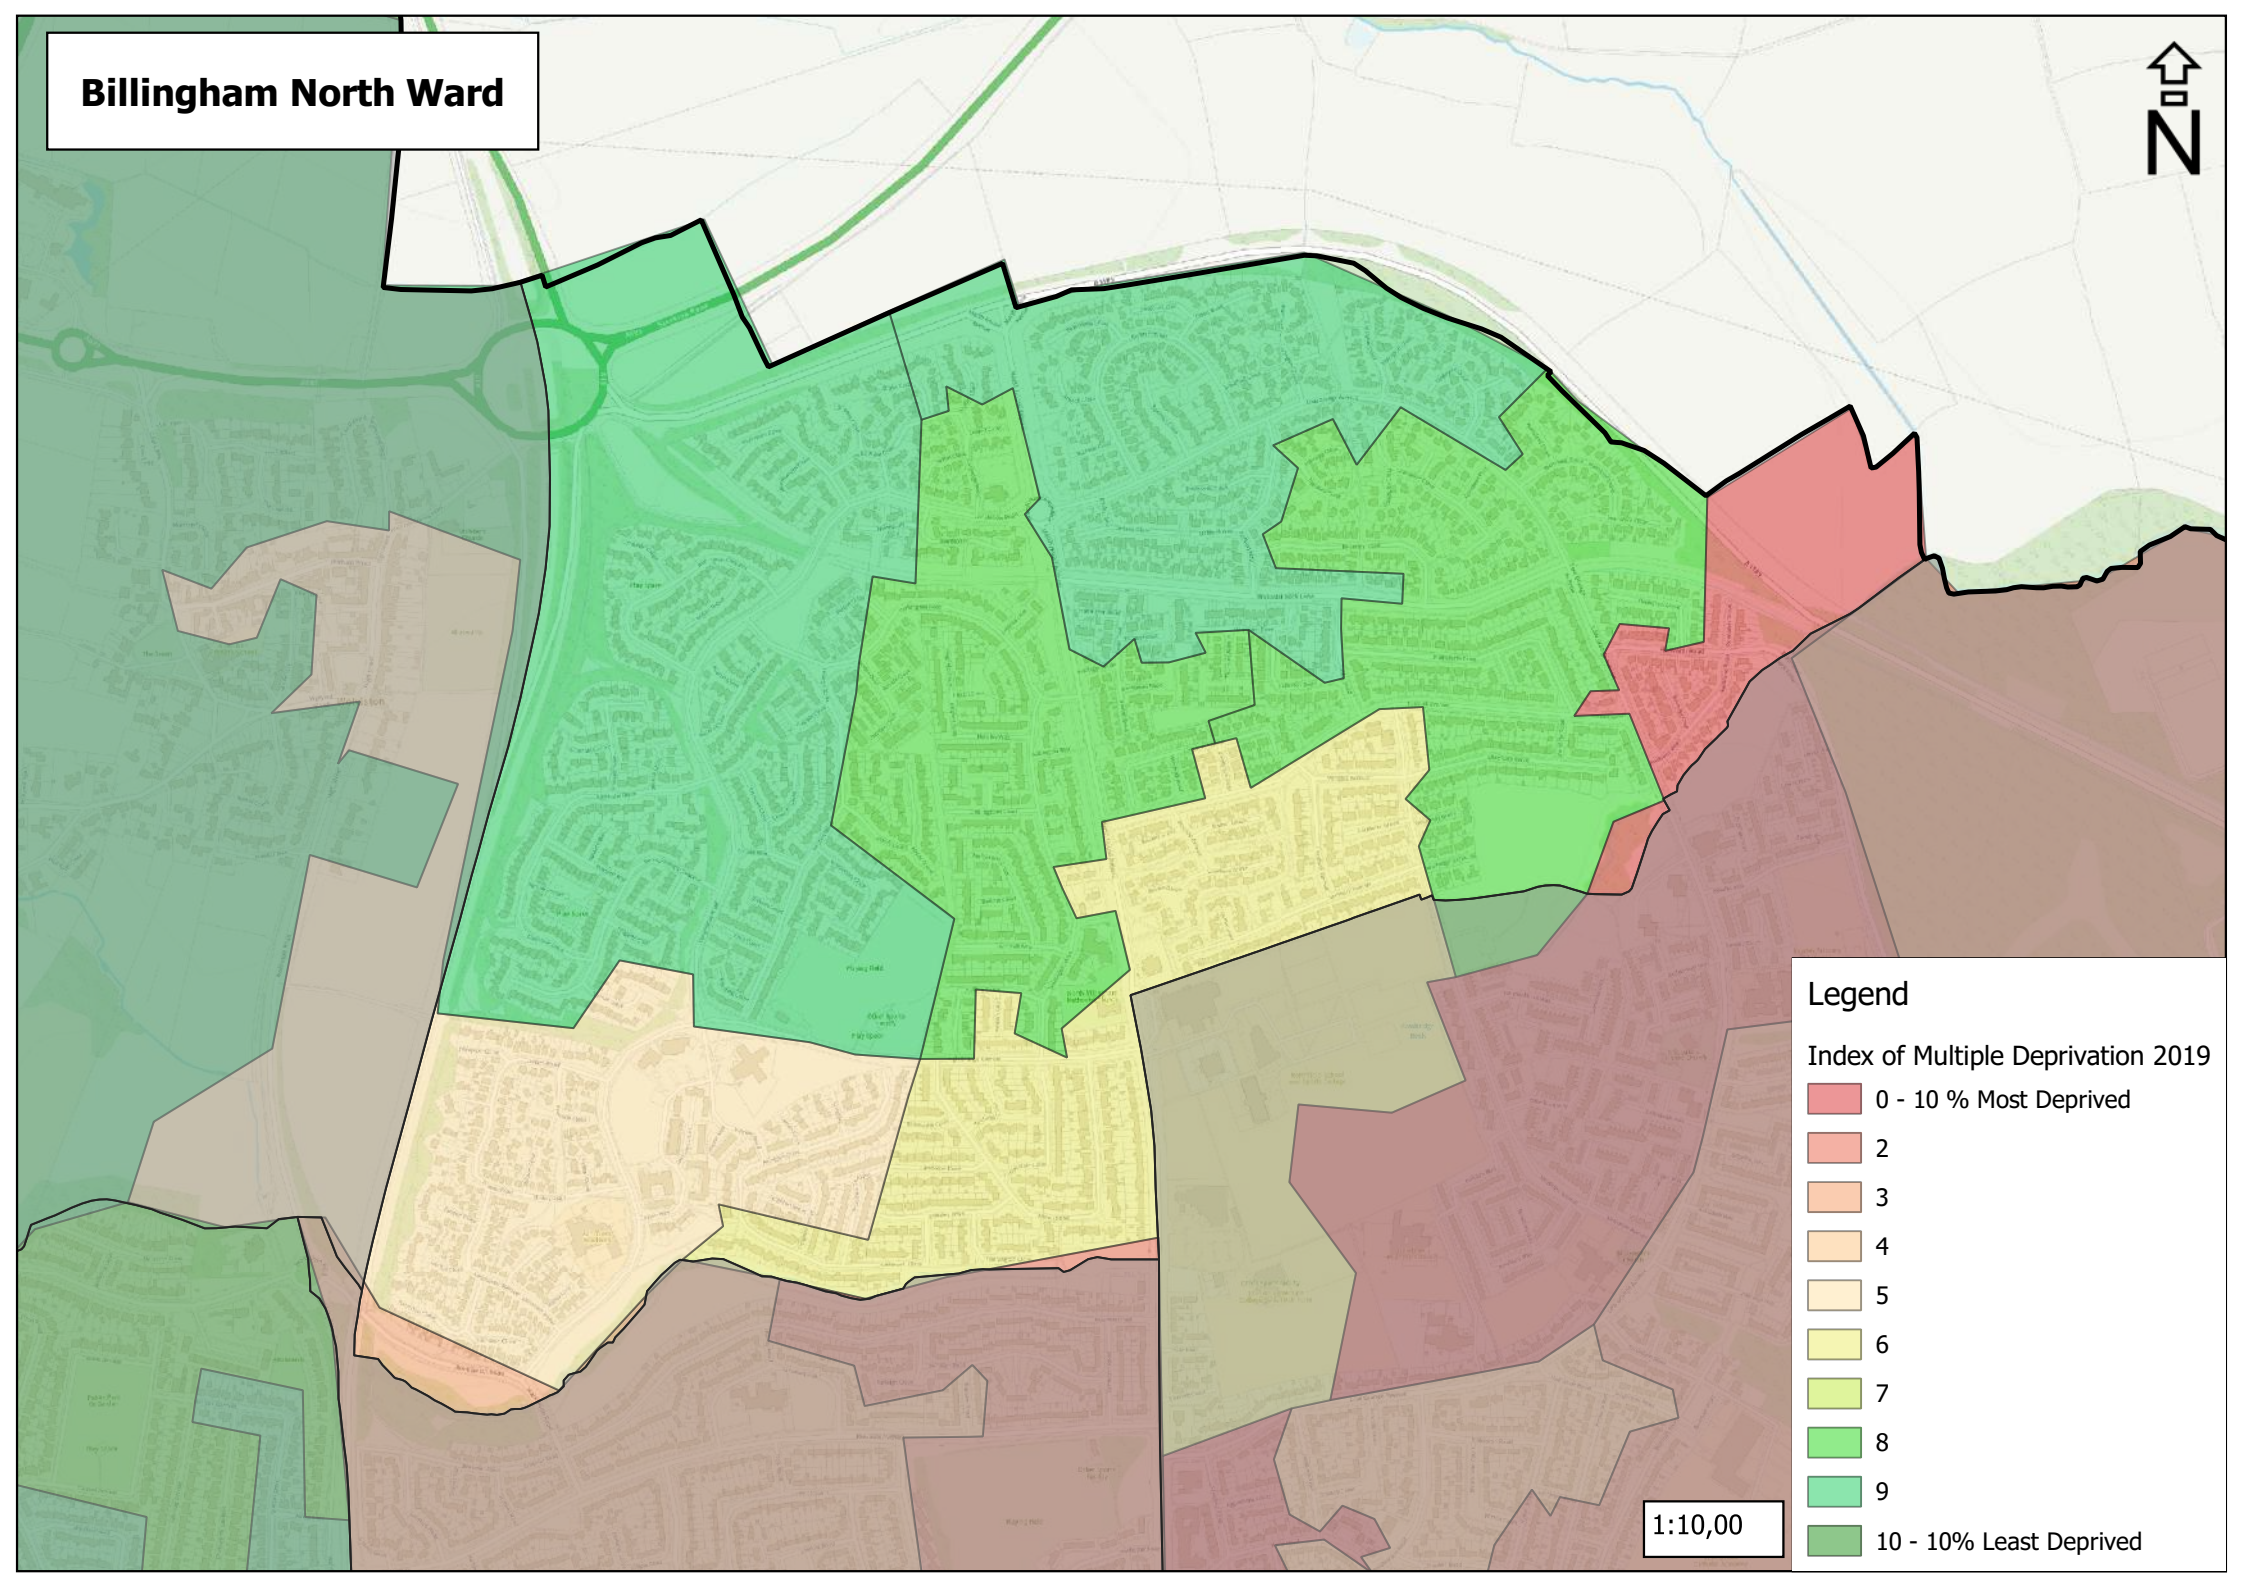

Billingham North Ward

Legend

Index of Multiple Deprivation 2019

-  0 - 10 % Most Deprived
-  2
-  3
-  4
-  5
-  6
-  7
-  8
-  9
-  10 - 10% Least Deprived

1:10,000

Legend

wards

1:10,00

- ### Legend
- Community Assets
- Care Facilities
 - Care Homes
 - Cemeteries
 - Colleges
 - Community Centres
 - Family Hubs
 - Fire Stations
 - Industrial Estates
 - Leisure
 - Libraries
 - Medical
 - Museums, Theatres and Arts Venues
 - Parks and Green Spaces
 - Police Station
 - Residential Homes
 - Schools
 - Train Stations

© Crown Copyright and database right 2021
Ordnance Survey 100023297

14-05-2021

1:10,000