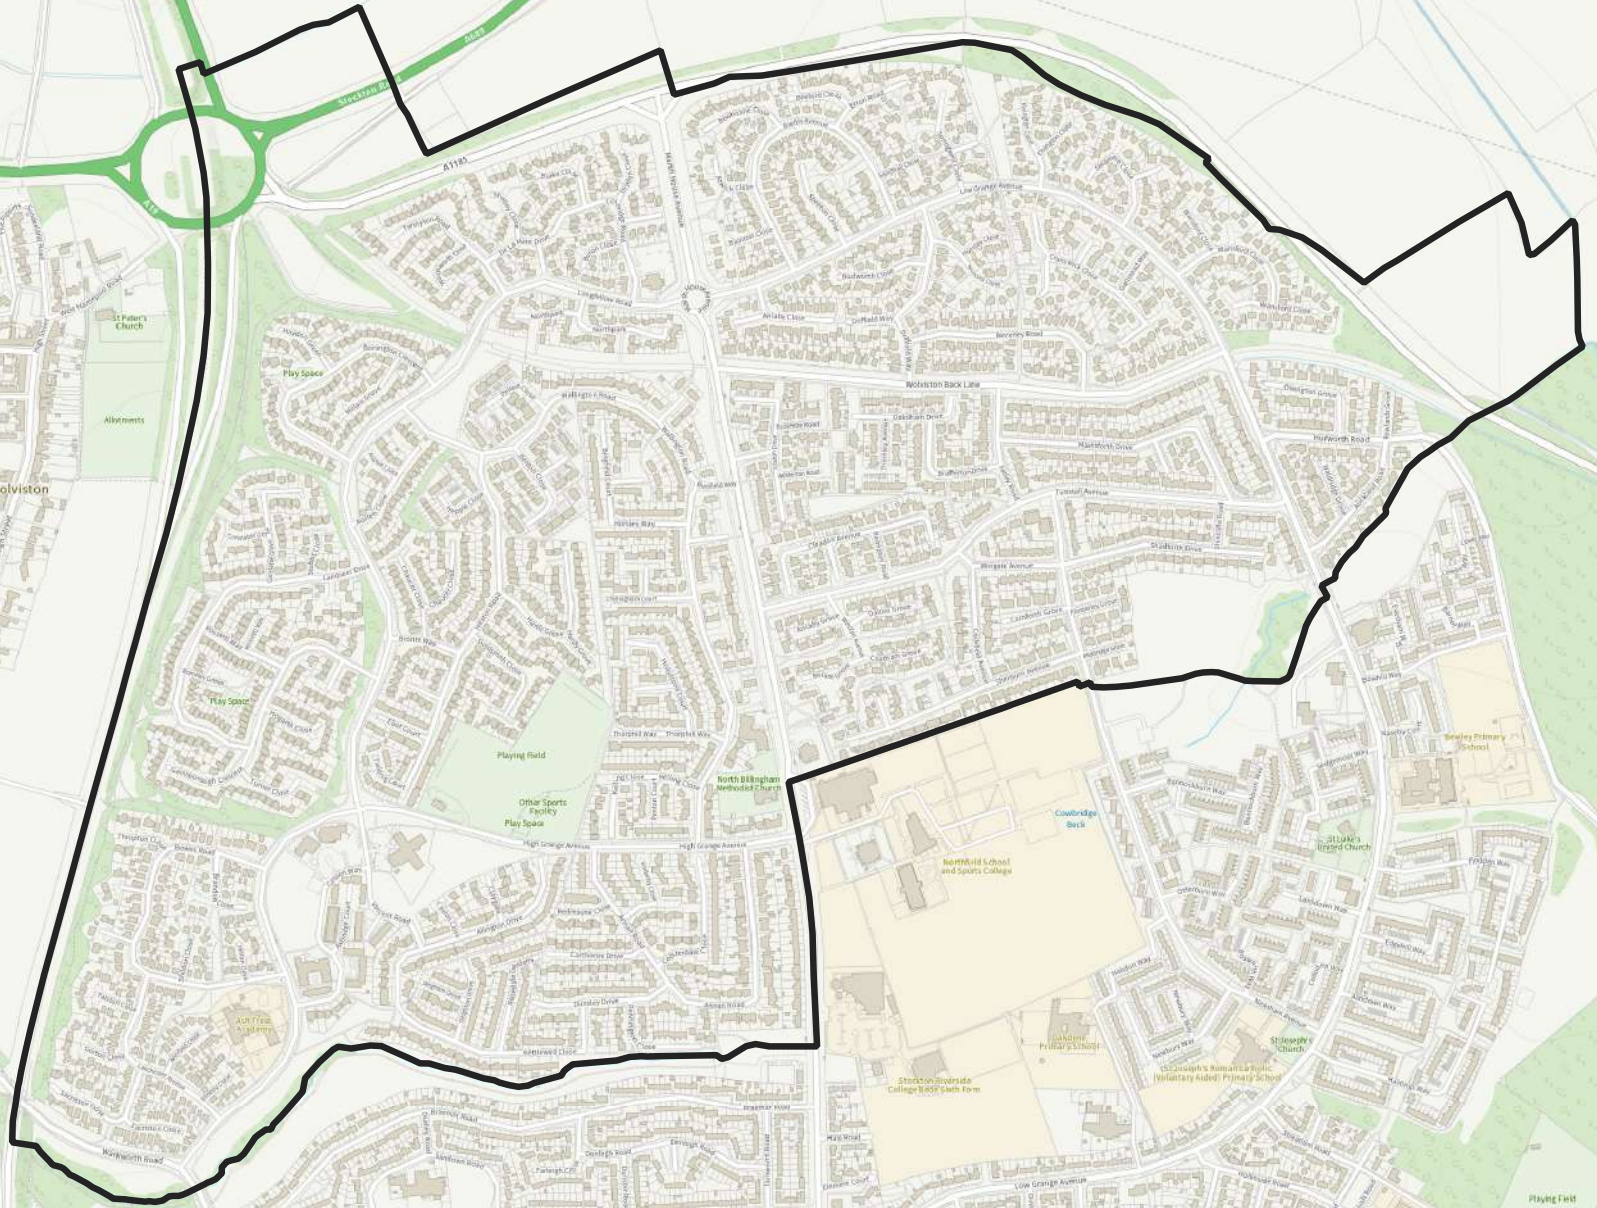

Billingham North Ward

Legend

Index of Multiple Deprivation 2019

-  0 - 10 % Most Deprived
-  2
-  3
-  4
-  5
-  6
-  7
-  8
-  9
-  10 - 10% Least Deprived

1:10,000

Legend

wards

1:10,00

© Crown Copyright and database right 2021
Ordnance Survey 100023297

14-05-2021

1:10,000