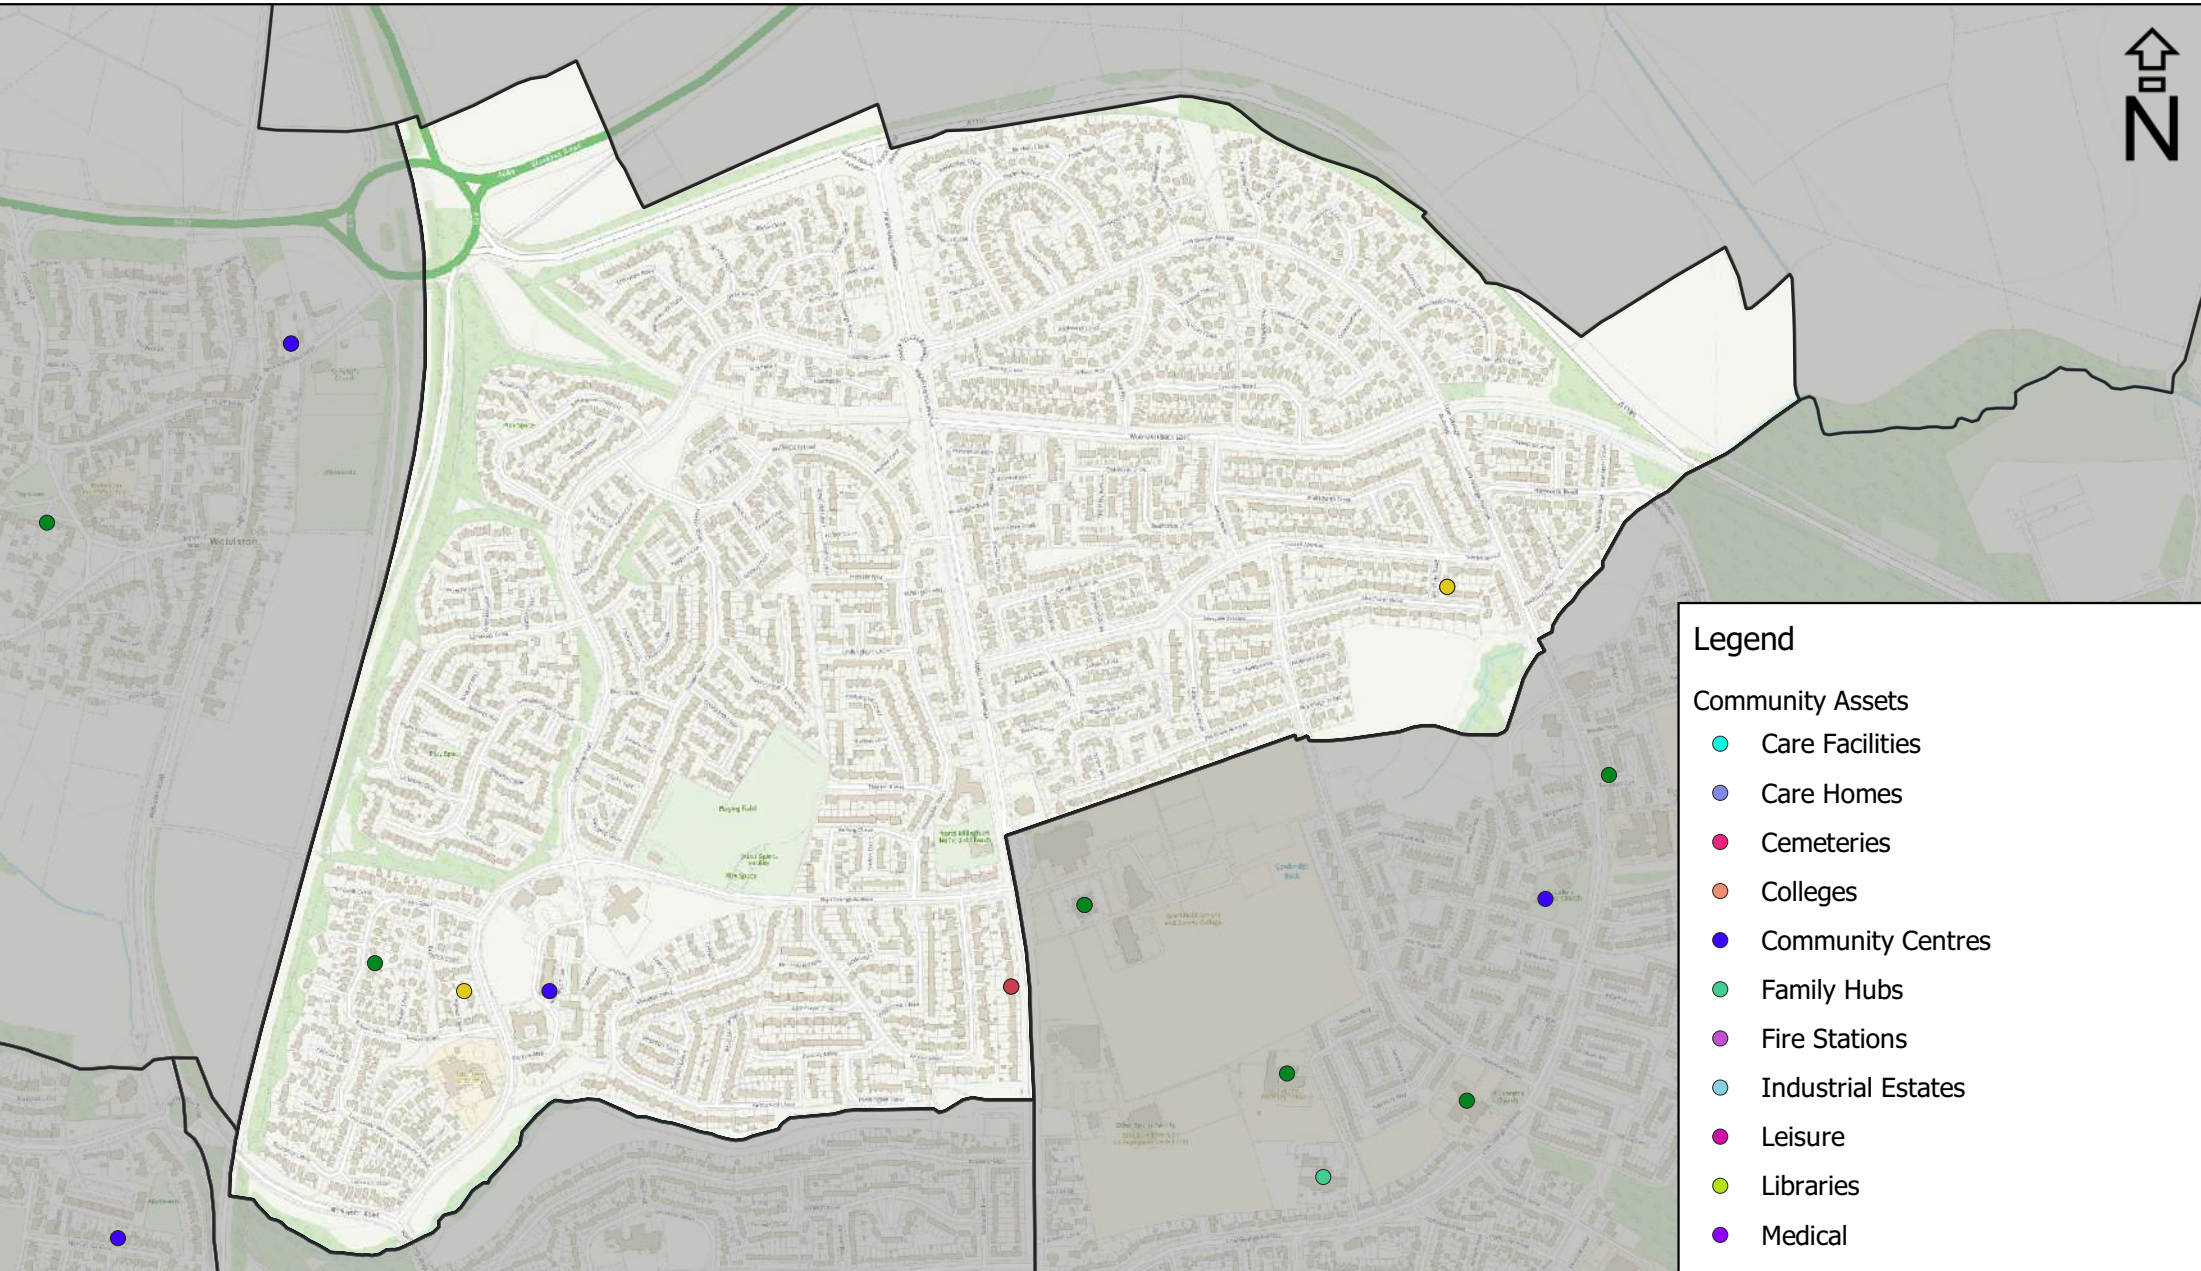

## Legend

Index of Multiple Deprivation 2019

1:10,000

Legend

wards

1:10,00

- ### Legend
- Community Assets
- Care Facilities
  - Care Homes
  - Cemeteries
  - Colleges
  - Community Centres
  - Family Hubs
  - Fire Stations
  - Industrial Estates
  - Leisure
  - Libraries
  - Medical
  - Museums, Theatres and Arts Venues
  - Parks and Green Spaces
  - Police Station
  - Residential Homes
  - Schools
  - Train Stations

© Crown Copyright and database right 2021  
Ordnance Survey 100023297

14-05-2021

1:10,000