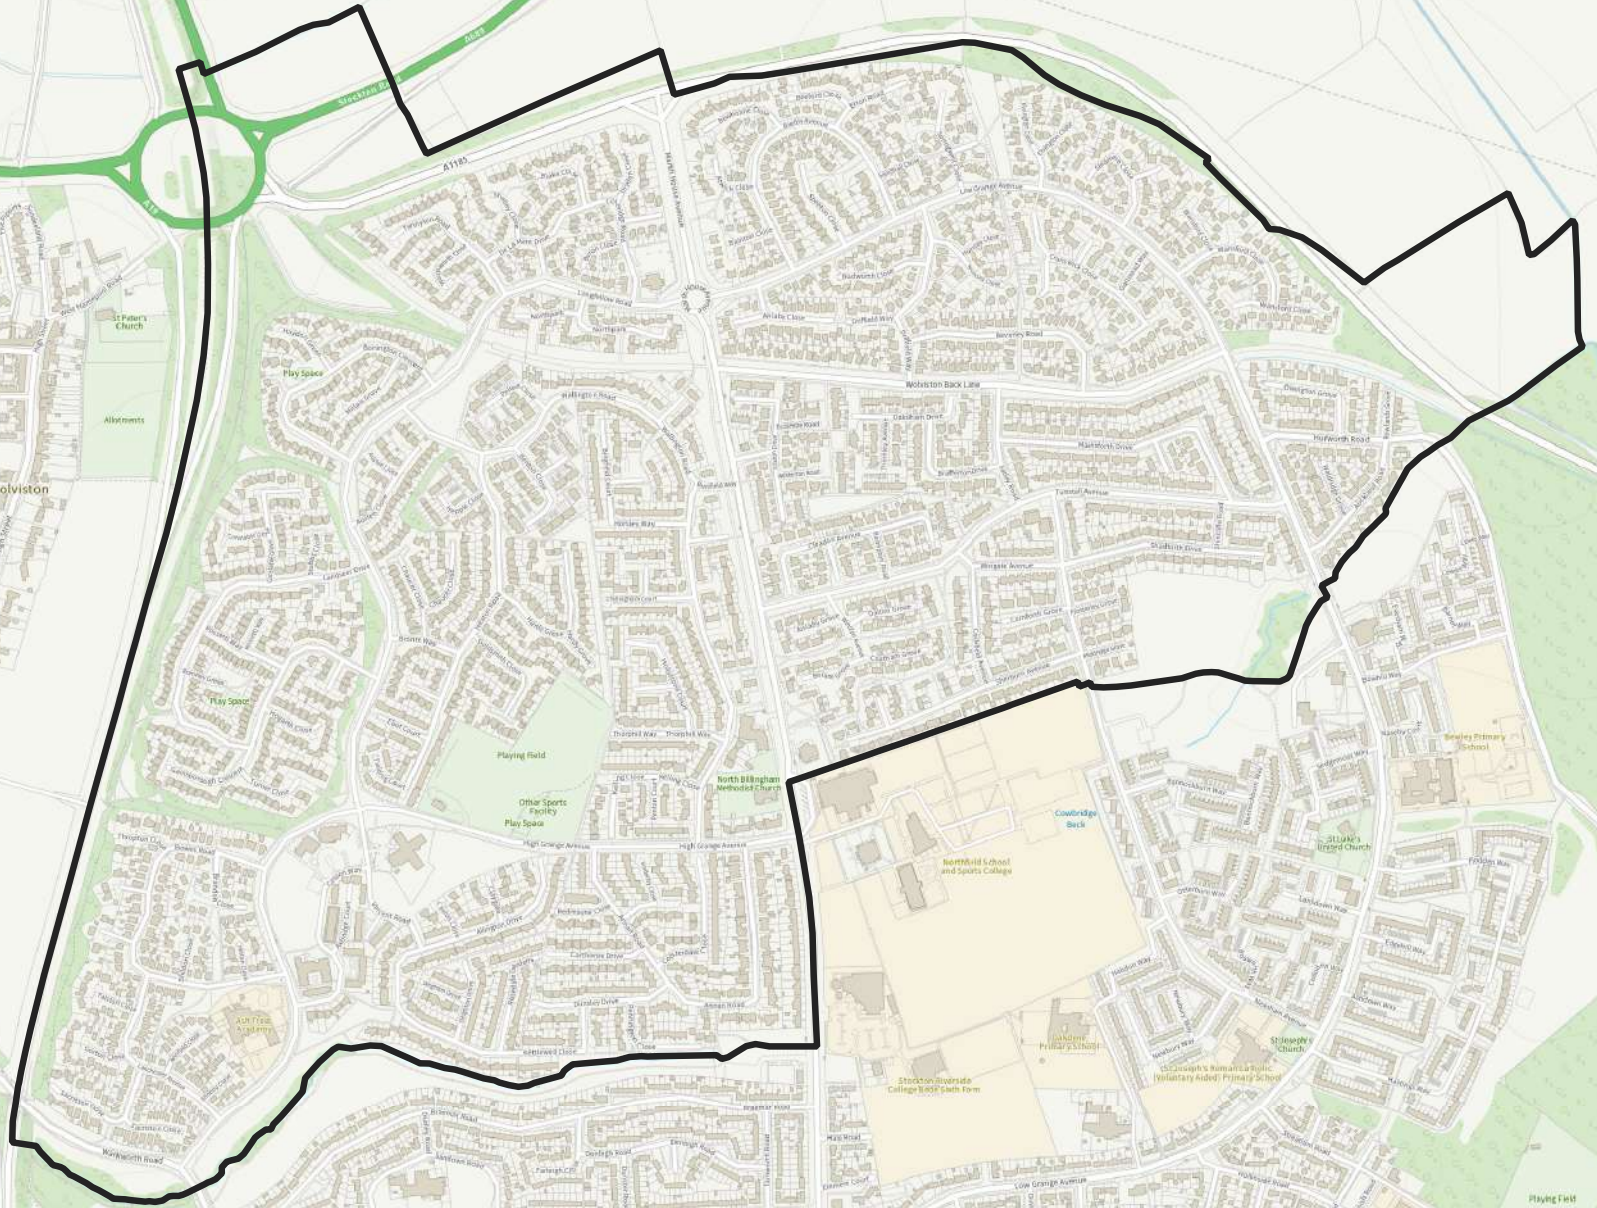

# Billingham North Ward

## Legend

Index of Multiple Deprivation 2019

1:10,000

Legend

wards

1:10,00

- ### Legend
- Community Assets
- Care Facilities
  - Care Homes
  - Cemeteries
  - Colleges
  - Community Centres
  - Family Hubs
  - Fire Stations
  - Industrial Estates
  - Leisure
  - Libraries
  - Medical
  - Museums, Theatres and Arts Venues
  - Parks and Green Spaces
  - Police Station
  - Residential Homes
  - Schools
  - Train Stations

© Crown Copyright and database right 2021  
Ordnance Survey 100023297

14-05-2021

1:10,000