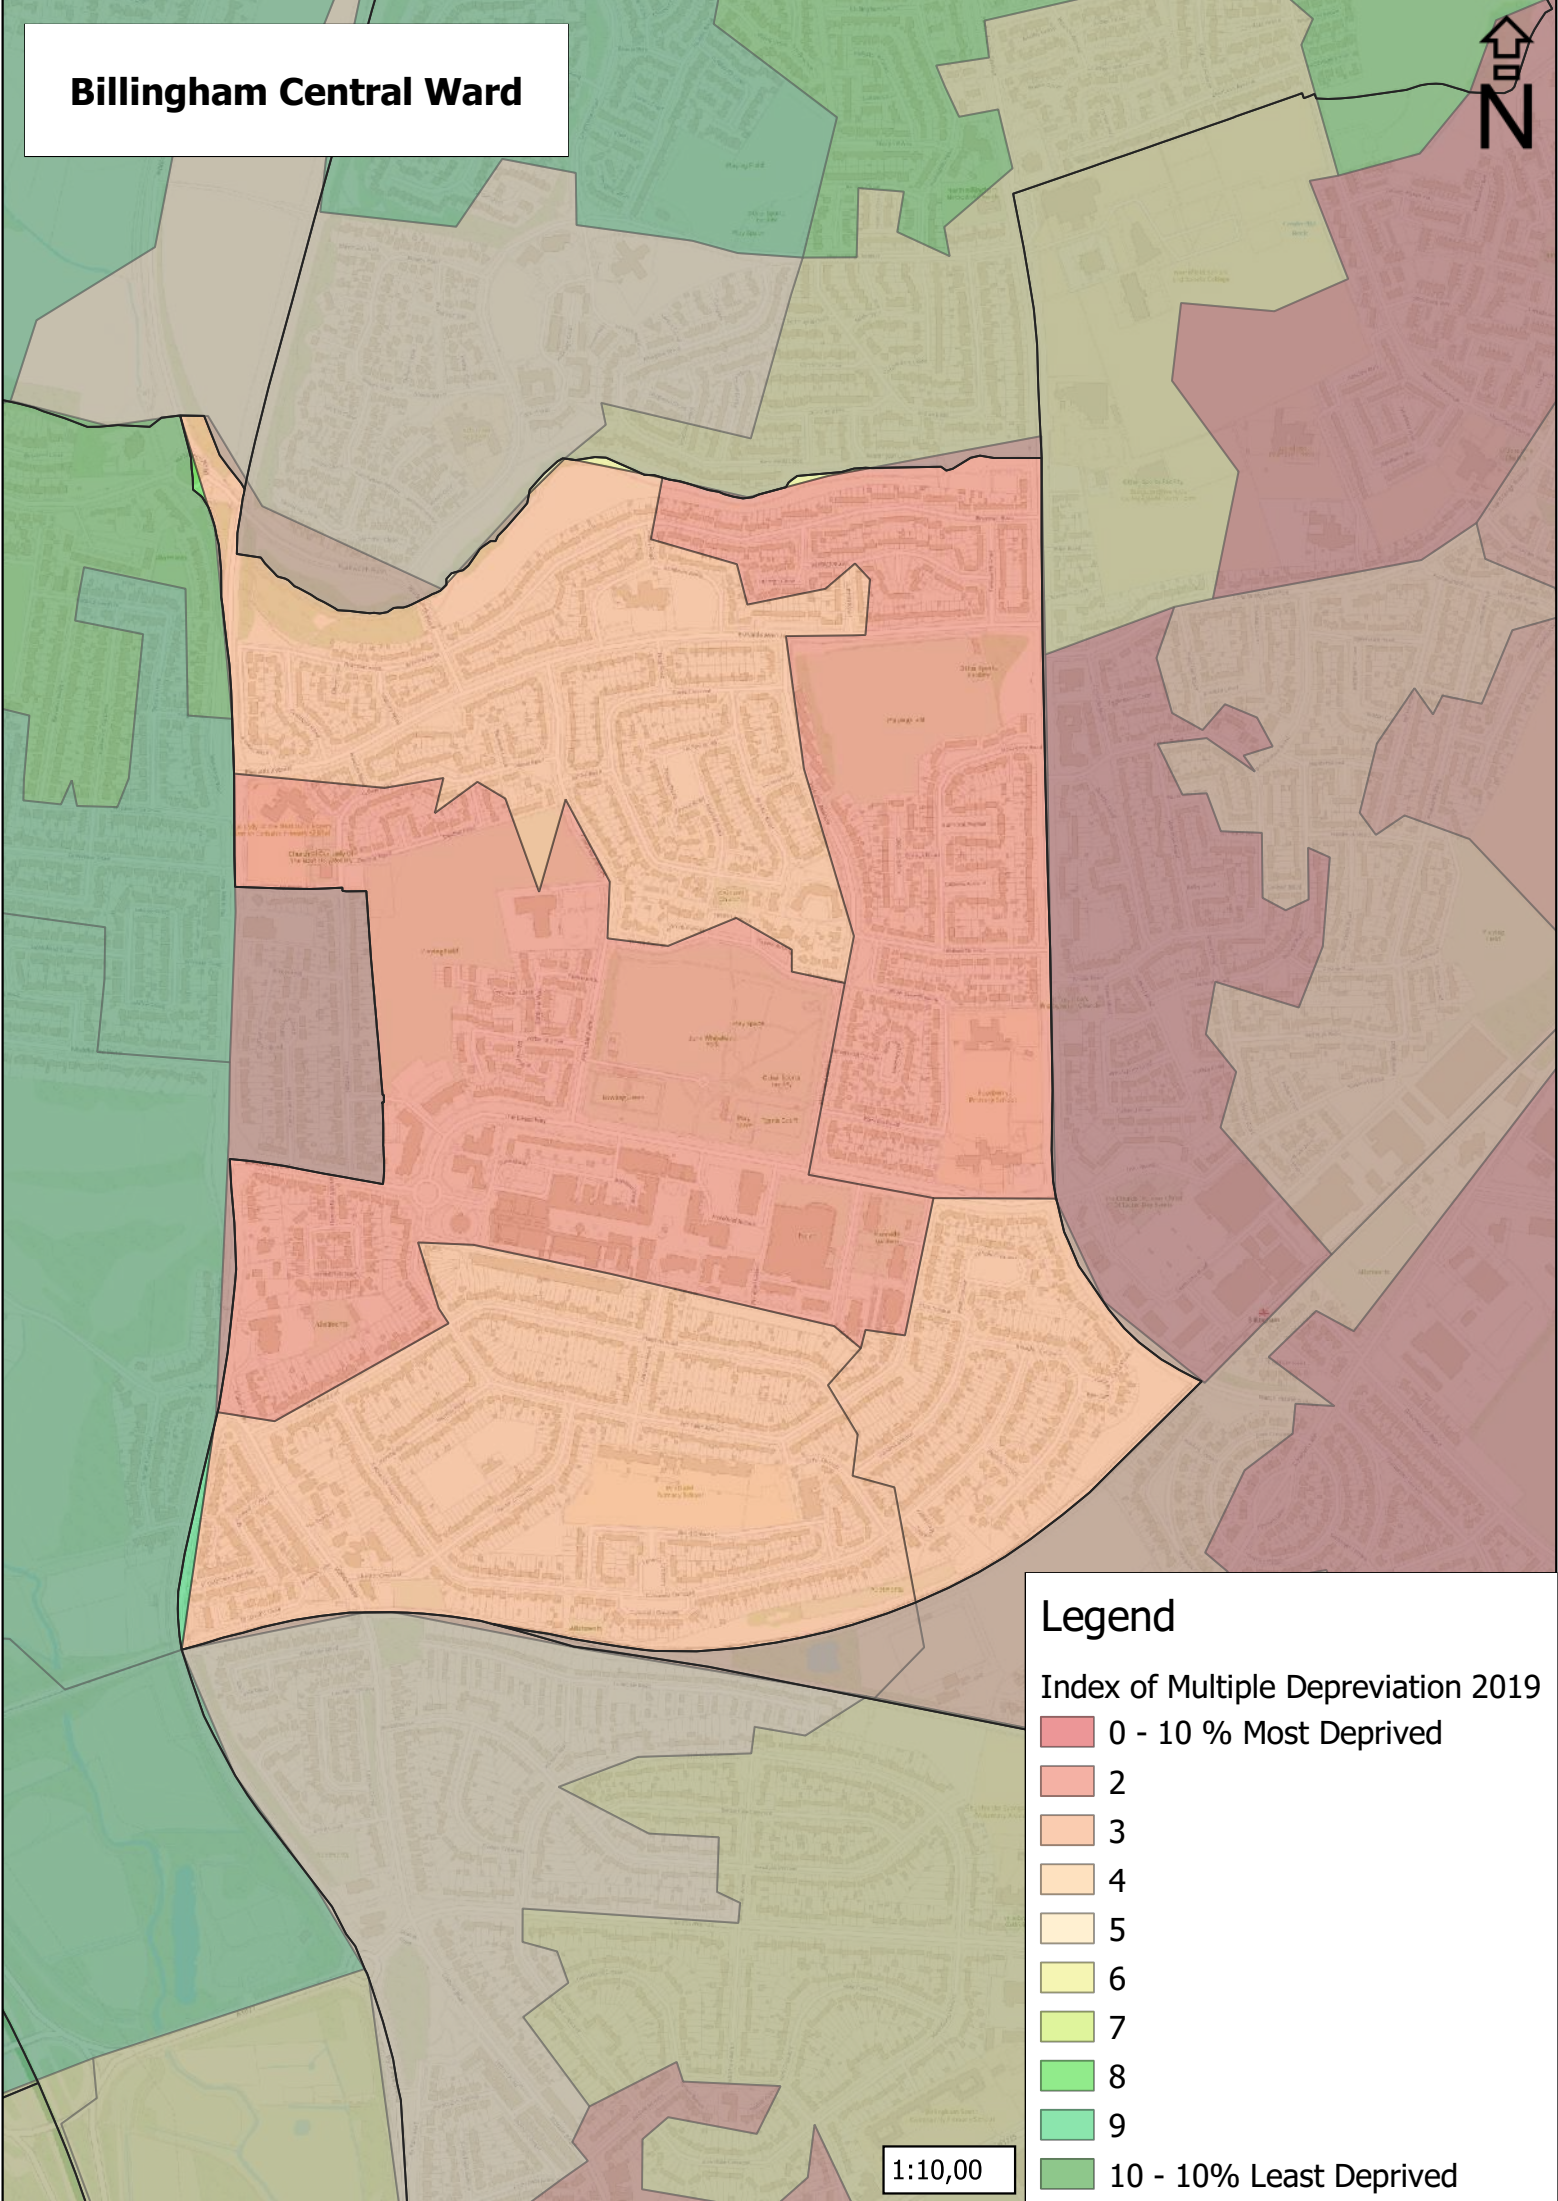

Legend

wards

1:10,000

Billingham Central Ward

Legend

Index of Multiple Deprivation 2019

-  0 - 10 % Most Deprived
-  2
-  3
-  4
-  5
-  6
-  7
-  8
-  9
-  10 - 10% Least Deprived

1:10,00

Legend

Community Asset

- Care Facilities
- Care Homes
- Cemeteries
- Colleges
- Community Centres
- Family Hubs
- Fire Stations
- Industrial Estates
- Leisure
- Libraries
- Medical
- Museums, Theatres and Arts Venues
- Parks and Green Spaces
- Police Station
- Residential Homes
- Schools
- Train Stations