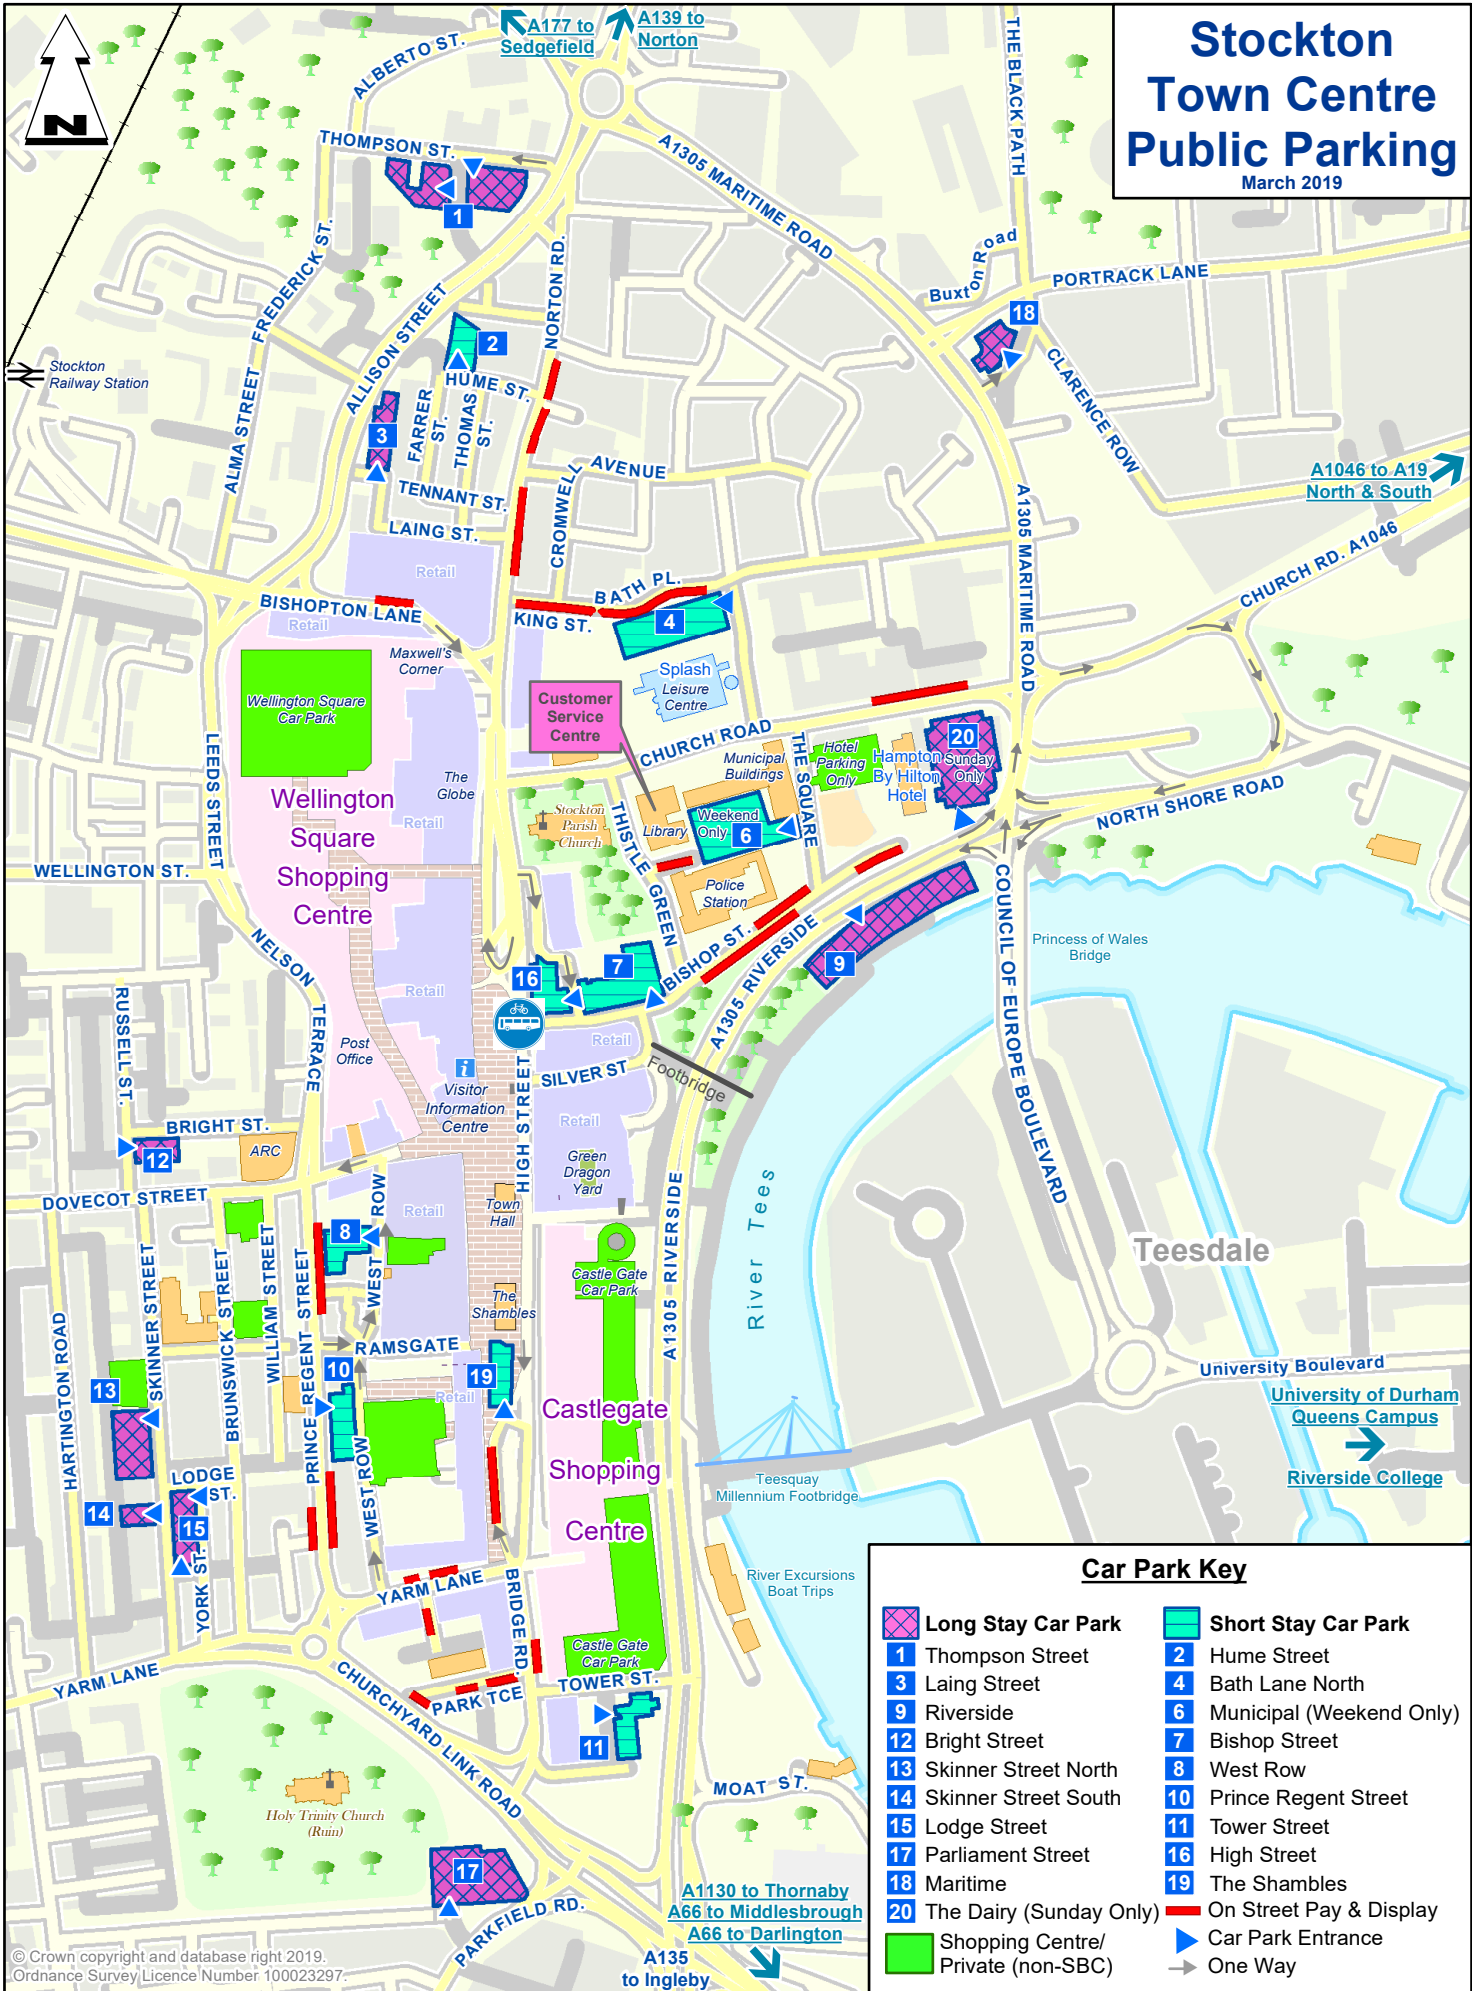

Stockton Town Centre Public Parking

March 2019

Car Park Key

	Long Stay Car Park		Short Stay Car Park
	1 Thompson Street		2 Hume Street
	3 Laing Street		4 Bath Lane North
	9 Riverside		6 Municipal (Weekend Only)
	12 Bright Street		7 Bishop Street
	13 Skinner Street North		8 West Row
	14 Skinner Street South		10 Prince Regent Street
	15 Lodge Street		11 Tower Street
	17 Parliament Street		16 High Street
	18 Maritime		19 The Shambles
	20 The Dairy (Sunday Only)		On Street Pay & Display
	Shopping Centre/ Private (non-SBC)		Car Park Entrance
			One Way

© Crown copyright and database right 2019.
Ordnance Survey Licence Number 100023297.