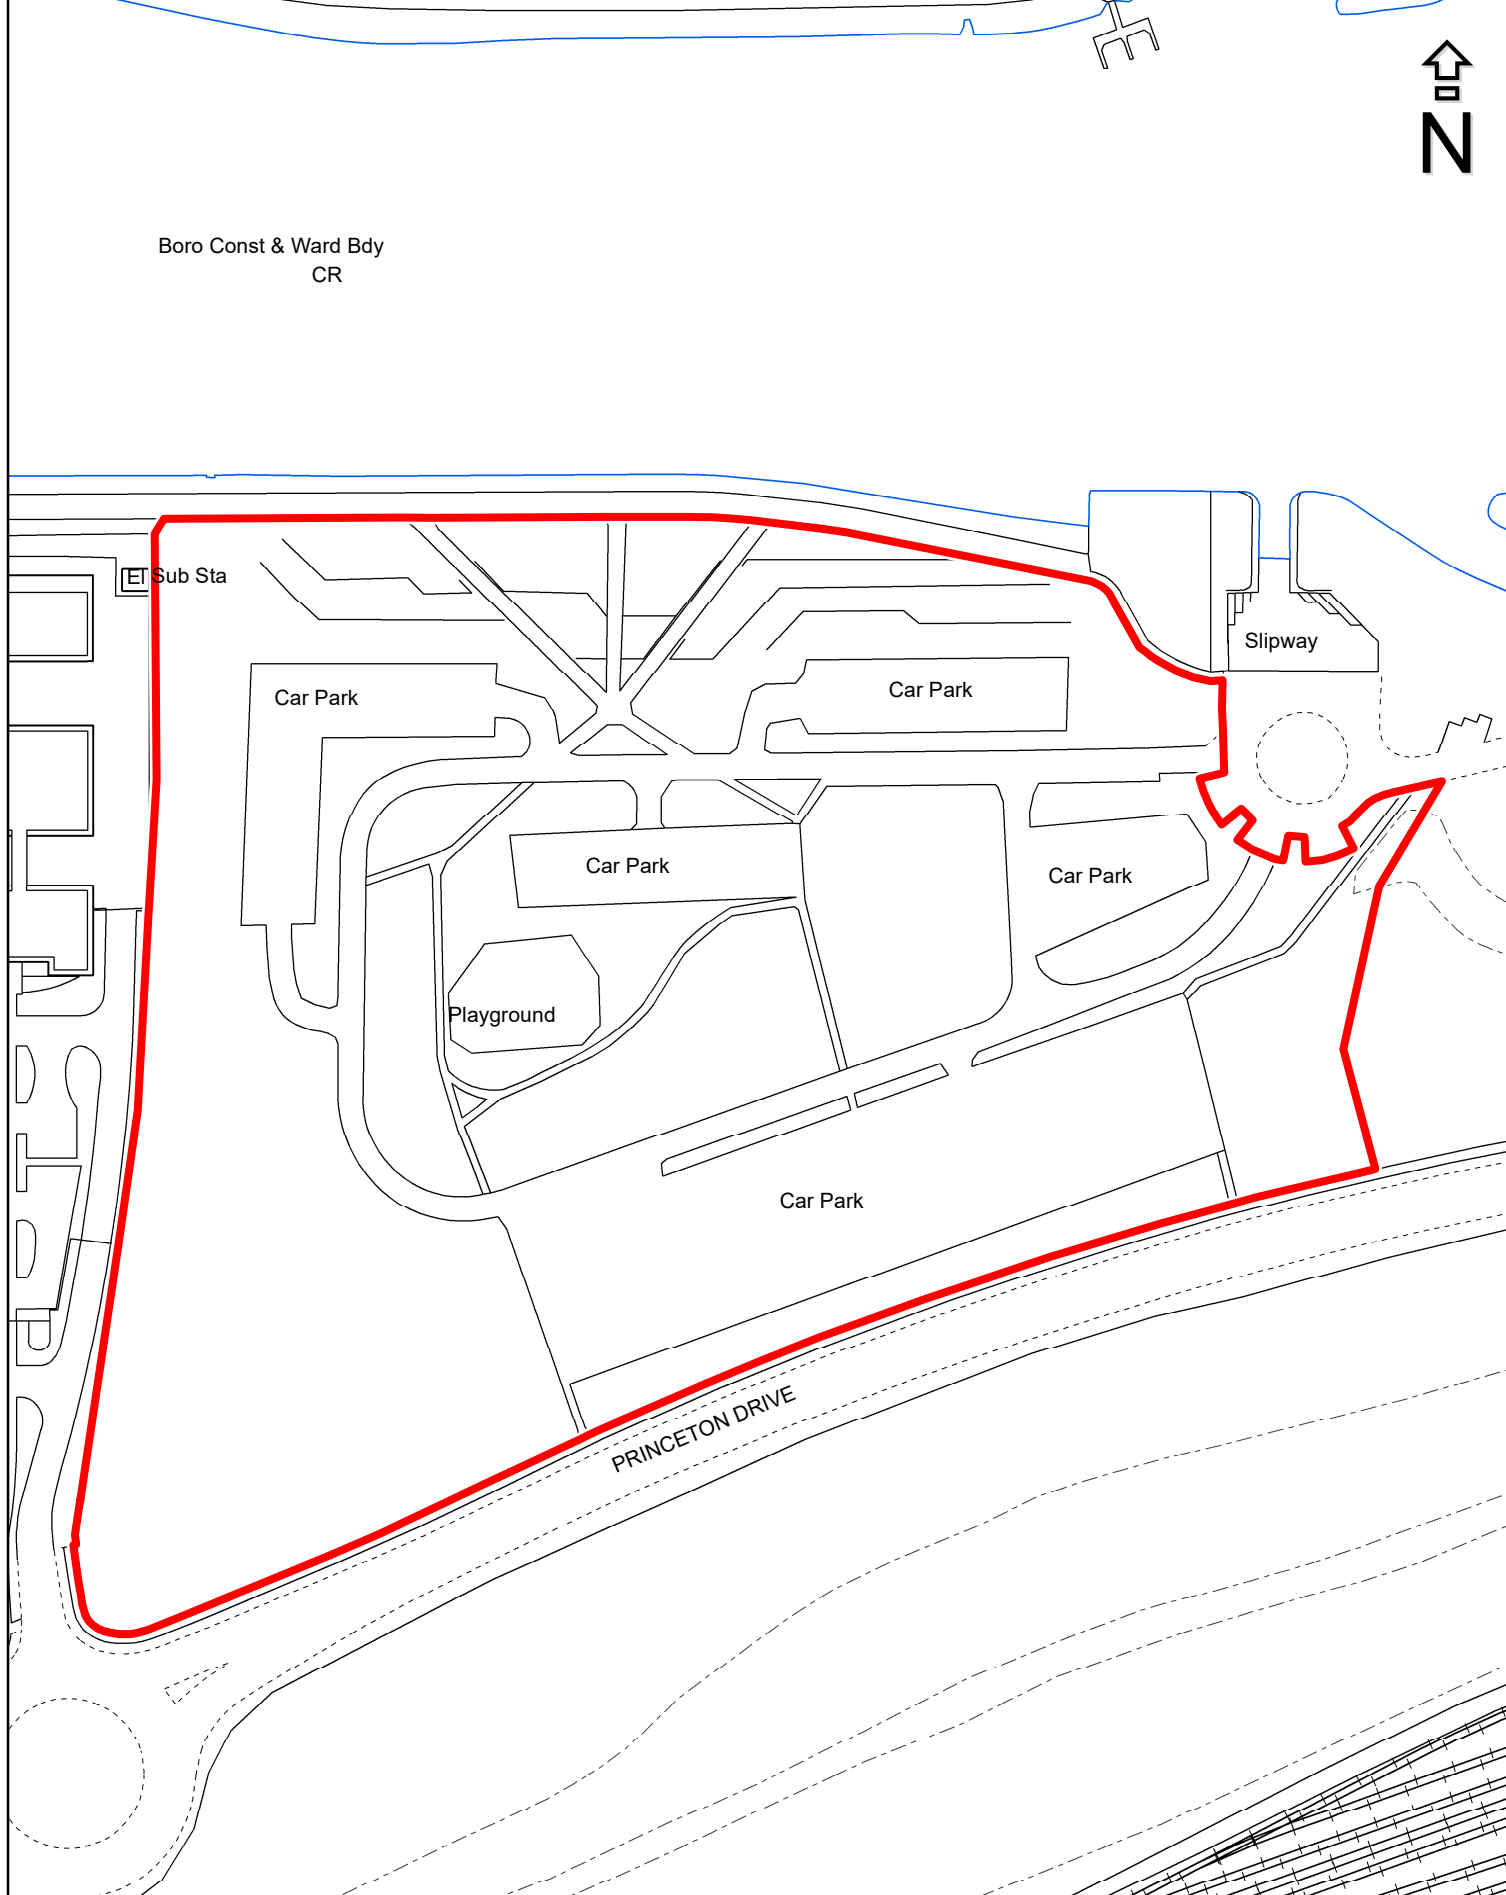

Boro Const & Ward Bdy
CR

Stockton-on-Tees
BOROUGH COUNCIL

Stockton on Tees Borough Council

Municipal Buildings
Church Road
Stockton-on-Tees
TS18 1LD (TS19 1UE satnav)
Main switchboard 01642 393939
<http://www.stockton.gov.uk>

Title

Brownfield Register
Site: 674

© Crown Copyright and database right 2017
Ordnance Survey 100023297

Date

December 2017

Scale

1:1,500