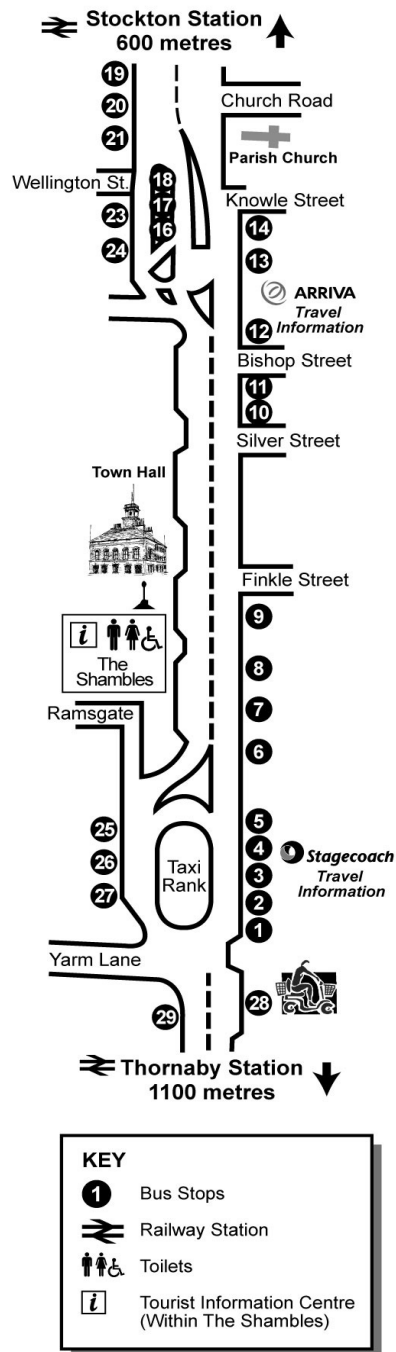

STOCKTON HIGH STREET BUS STOPS / STAND PLAN From Sunday 31 July 2011

| | |
|-----------|---|
| 19 | 15 Durham Road, Newtown, Ragworth Estate, Roseworth Estate, University Hospital of North Tees |
| 20 | 58 558 565 Hardwick Estate, University Hospital of North Tees |
| 21 | 13 13A 39 505 565 – Portrack Lane, Port Clarence, Middlesbrough, Acklam, Hemlington |
| 23 | 35 36 37 38 87 87A 87B 436 537 Norton, Norton Green, Norton Grange, University Hospital of North Tees Glebe Estate, Billingham, Hartlepool Centre & Hartlepool Marina |
| 24 | 52 551 555 556 – Norton Road, Albany Estate, Norton, Billingham, Low Grange, Port Clarence |
| 18 | 21A X1 X10 Sedgefield, Fishburn, Trimdon Village, Peterlee, Durham, Chester-le-Street, Gateshead & Newcastle |
| 17 | 6 Carlton, Redmarshall, Stillington, Bishopton 17A X1 X6 X10 Teesdale, Thornaby, Acklam, Middlesbrough |
| 16 | 59 505 – Elm Tree, Fairfield, Elton Park, Bishopsgarth, Tithebarn, North Tees Hospital |
| 25 | 35 36 37 38 52 87 87A 87B 436 537 551 Norton, Norton Grange, Billingham, Wolviston Court, Low Grange, Hartlepool Centre & Hartlepool Marina |
| 26 | 15 21A Ragworth Estate, Roseworth Estate, University Hospital of North Tees, Sedgefield, Fishburn, Trimdon Village, Wingate, Peterlee |
| 27 | 13 13A 17A 39 58 59 505 X6 Teesdale, Portrack Lane, Middlesbrough, Hardwick, Elm Tree, Fairfield, Elton Park, North Tees Hospital |
| 29 | National Express & Holiday Coach Services and Local Services Pick Up & Drop Off Stop. |