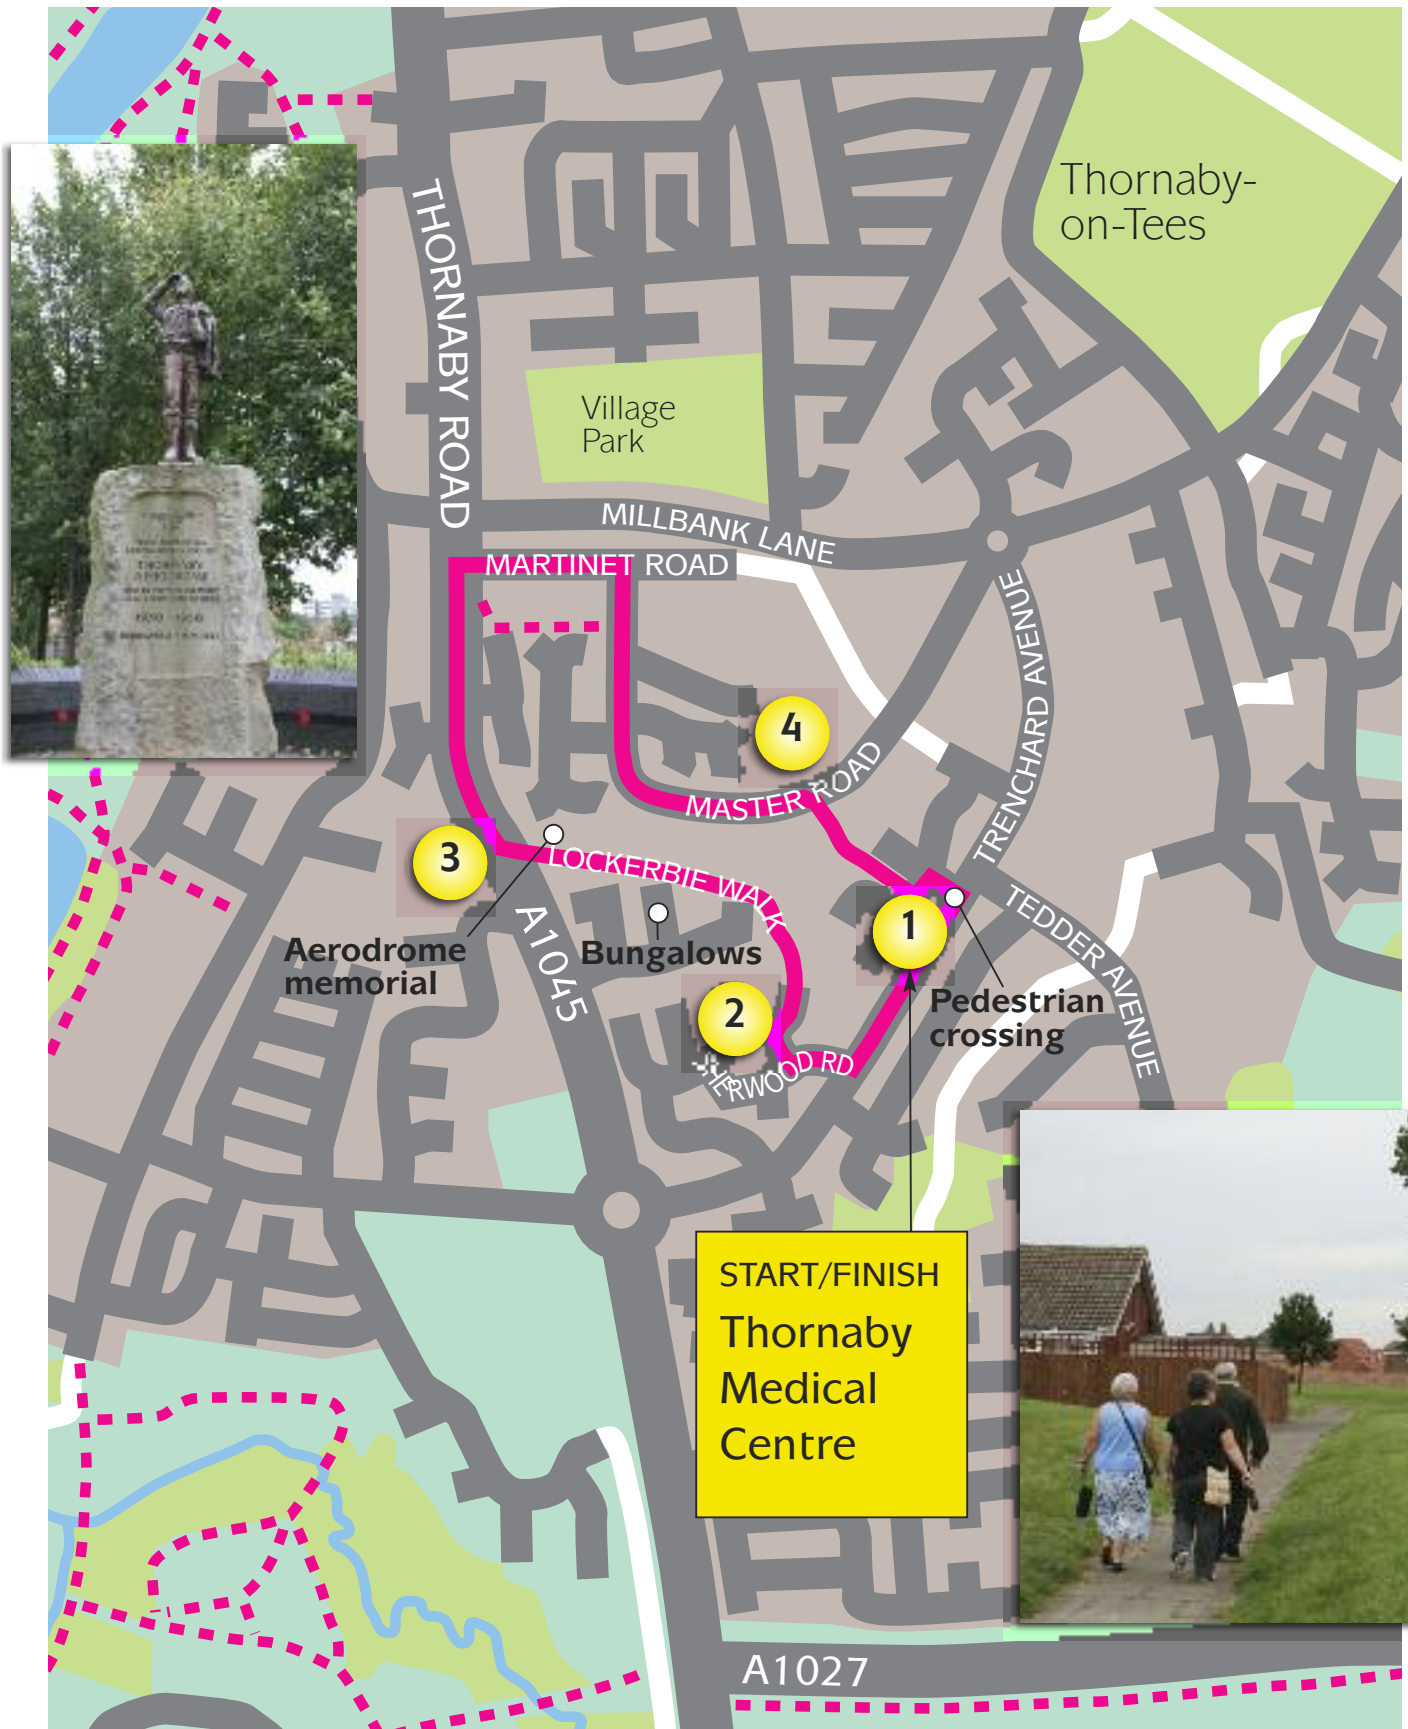

Thornaby: Aerodrome Memorial

Start: Thornaby Medical Centre

Distance: 1.7 miles/2.7 kilometres

- 1** From Thornaby Medical Centre turn right and cross over Trenchard Avenue and turn left. Follow Trenchard Avenue until you reach Sherwood Road, turn right here.
- 2** After a short distance turn right into Sherwood Close. Walk to the end of this close and follow a path between the houses, which will emerge onto an open area. At the path junction turn left, then right, after a few metres. This path leads to another open area alongside some bungalows (Lockerbie Walk). Follow this path around to the left, with the open area on your right.
- 3** At the end of the path (with the Aerodrome memorial on your left) turn right onto Thornaby Road. Take the second turning on the right onto Martinet Road and walk to its end. Then follow the road around to the right then left, as it approaches the open area.
- 4** Take the second paved footpath on the right, which will cross the open area and lead into the end of Frobisher Road. Continue along until you reach Trenchard Avenue and turn left. Walk along Trenchard Avenue until you reach the pedestrian crossing opposite the Medical Centre. Cross the road here and return to the Medical Centre.

Thornaby: Aerodrome Memorial

A moderate walk of
1.7 miles/2.7 kilometres