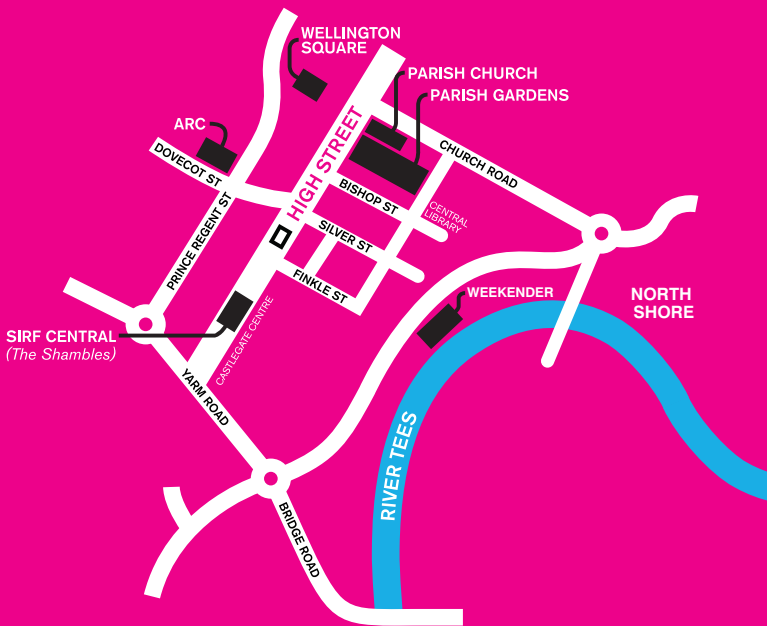

SIRF 2011 LOCATION MAP

The streets and public spaces in and around Stockton Town Centre will be transformed into an arena for astounding shows from large scale spectacular events to intimate experiences. The map highlights the main venues where shows are situated.

STOCKTON ON **EVENTS** **Infinite Experiences**