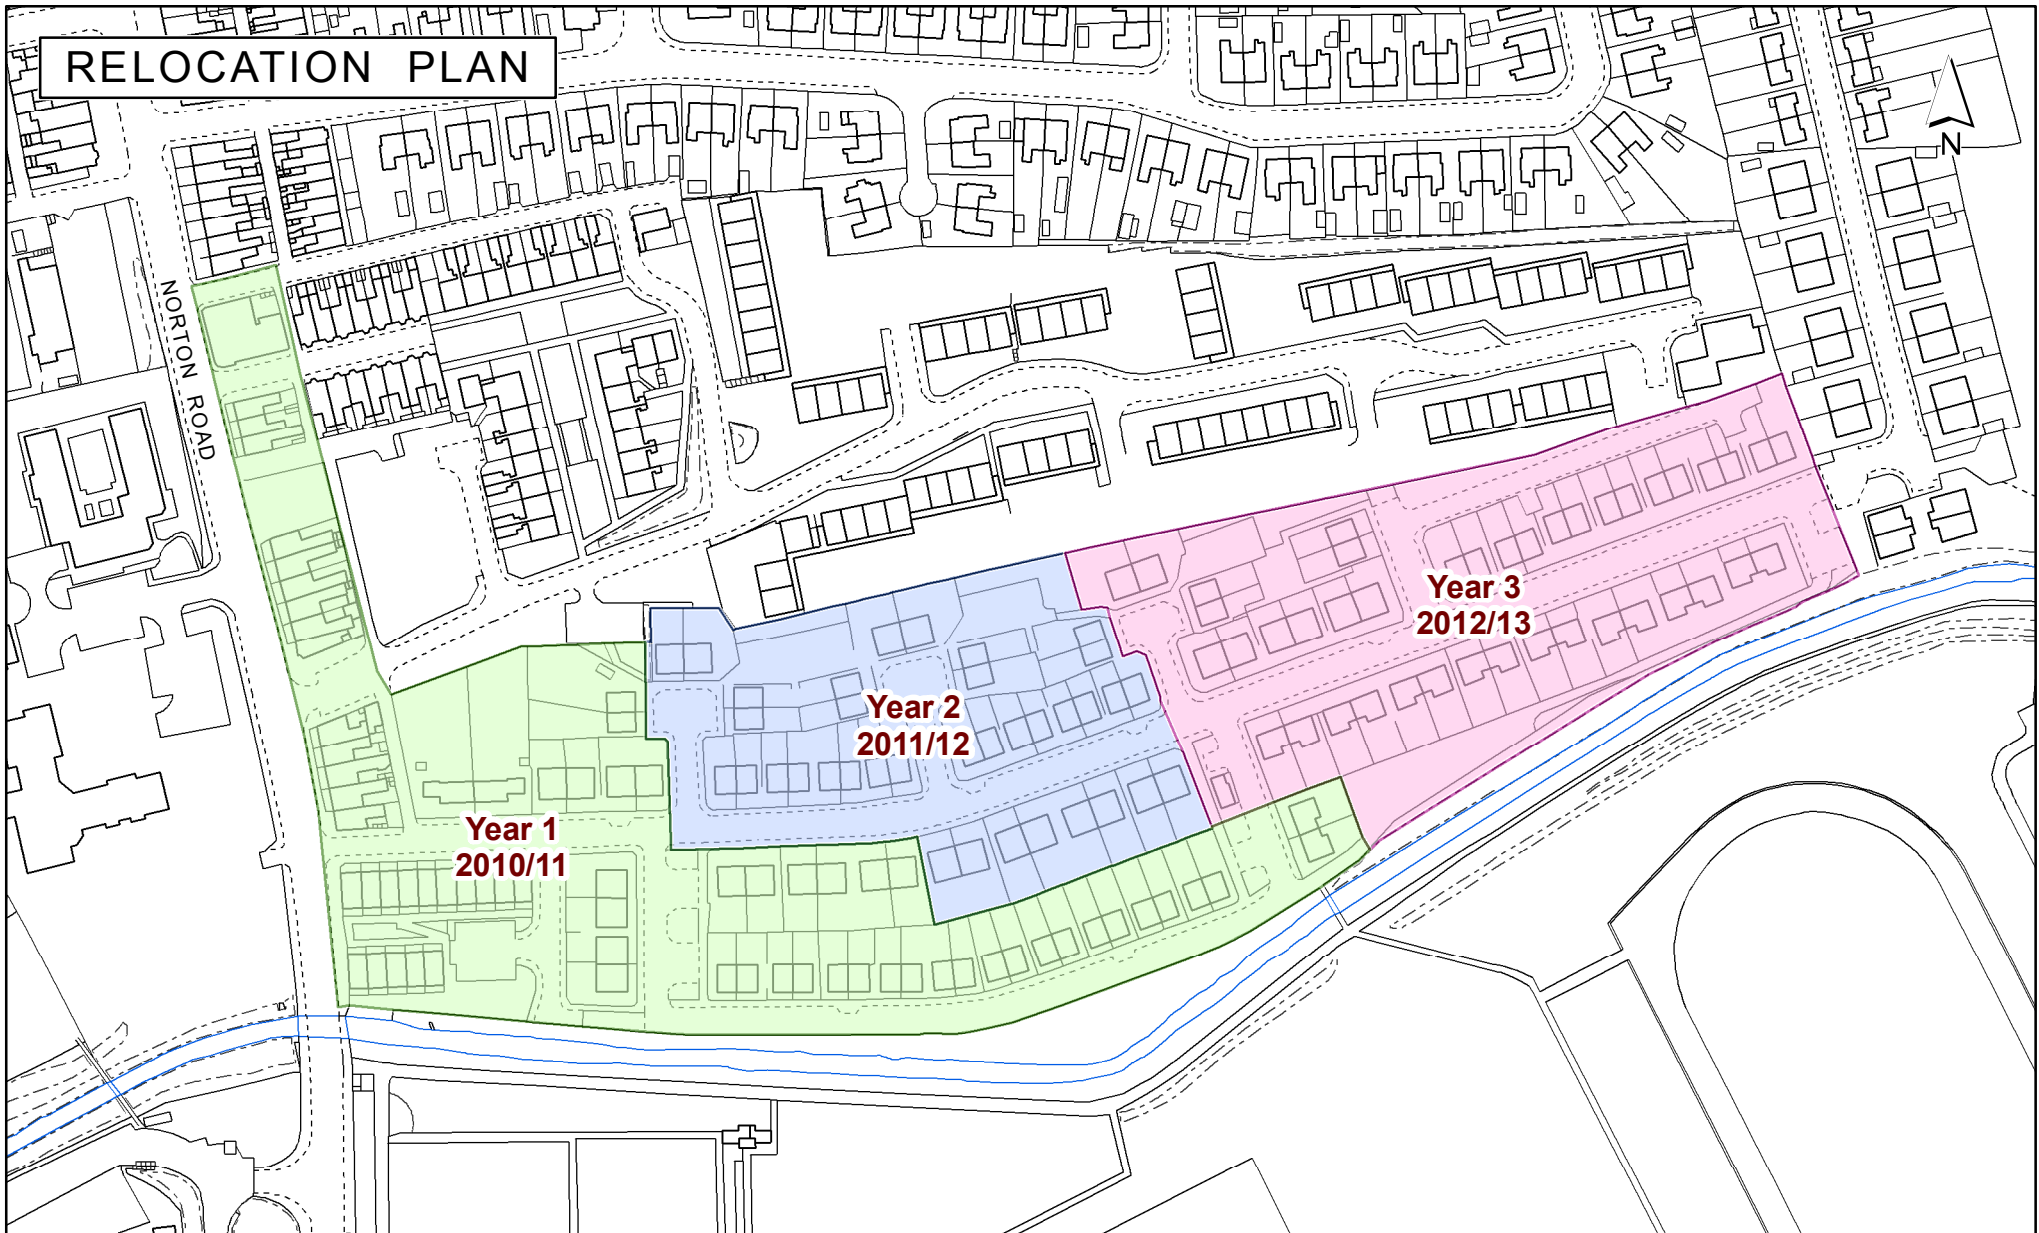

RELOCATION PLAN

Development & Neighbourhood Services
Corporate Director: P. Dobson.
Head of Regen. & Economic Devel: R. Poundford,
Municipal Buildings, Church Road,
Stockton-on-Tees, TS18 1LE.
Telephone: (01642) 393939

This map is reproduced from Ordnance Survey material with the permission of Ordnance Survey on behalf of the Controller of Her Majesty's Stationery Office.
© Crown copyright.
Unauthorised reproduction infringes Crown copyright and may lead to prosecution or civil proceedings.
Stockton-on-Tees Borough Council, 100023297, 2010.

Title: Swainby Road Relocation Plan

Date: March 2010.

Scale: 1:2,000